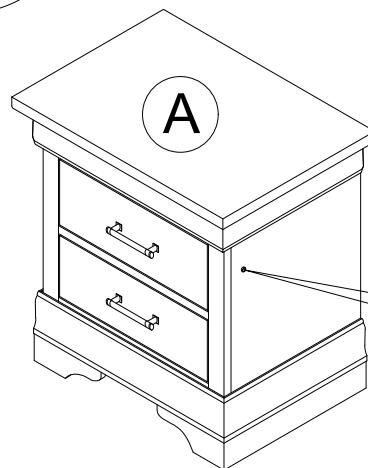

ASSEMBLY INSTRUCTION

Model : CHARLIE-BLUE/BLACK/WHITE-NS

Description : NIGHTSTAND WITH LED

Thank you for purchasing this quality product. Be sure to check all packing material carefully for small parts that may have come loose inside the carton during shipment.

PART LIST :

HARDWARE LIST :

No.	Description	Diagram	Quantity	No.	Description	Diagram	Size	Quantity
A	NIGHTSTAND WITH LED		1	B	ADAPTOR			1

Step 3

Led Touch Sensor :
i) Switch on
ii) Lighter
iii) More lighter
iv) Switch off

**COMPLETED NIGHTSTAND
WITH LED ASSEMBLY**

Made In Malaysia

CHARLIE NIGHTSTAND WITH LED