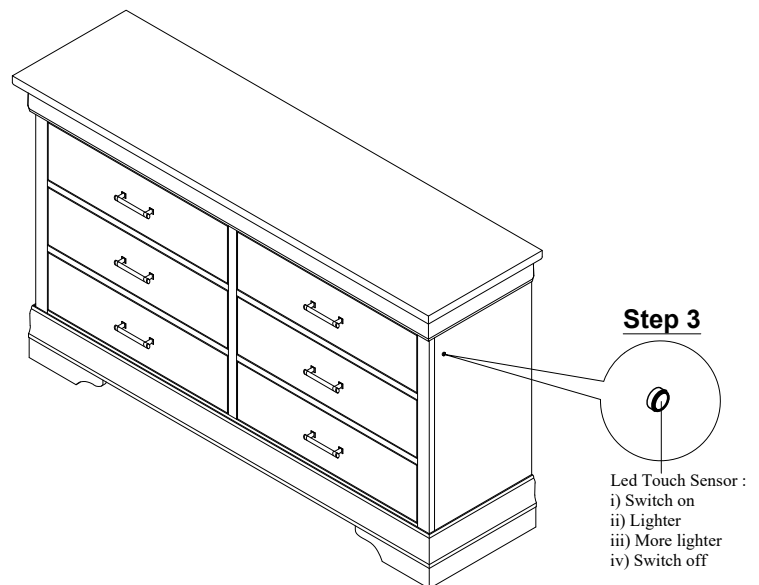

ASSEMBLY INSTRUCTION

Model : CHARLIE-BLUE/BLACK/WHITE-DR

Description : DRESSER WITH LED

Thank you for purchasing this quality product. Be sure to check all packing material carefully for small parts that may have come loose inside the carton during shipment.

PART LIST :

HARDWARE LIST :

No.	Description	Diagram	Quantity	No.	Description	Diagram	Size	Quantity
A	DRESSER WITH LED		1	B	ADAPTOR			1

**COMPLETED DRESSER
WITH LED ASSEMBLY**

Made In Malaysia

CHARLIE DRESSER WITH LED