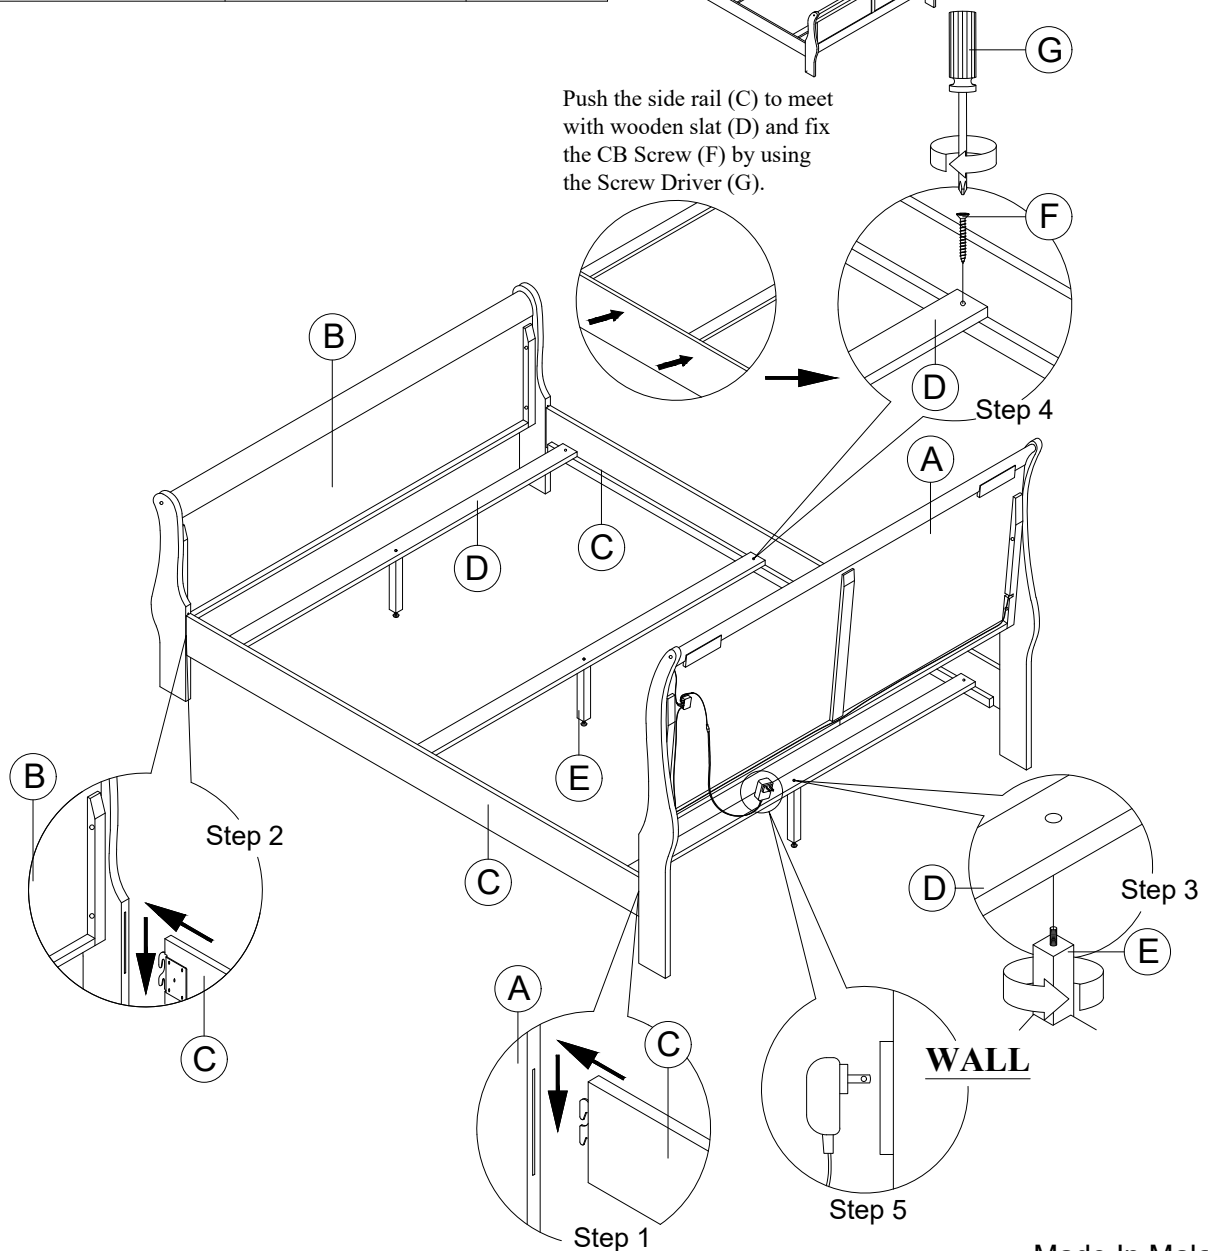

Thank you for purchasing this quality product. Be sure to check all packing material carefully for small parts that may have come loose inside the carton during shipment.

PART LIST :				HARDWARE LIST :				
No.	Description	Diagram	Quantity	No.	Description	Diagram	Size	Quantity
A	HEADBOARD PANEL		1	G	JCBC SCREW		M6 x 45mm	12
B	LEFT HEADBOARD LEG		1	H	SPRING WASHER		M6 x 13mm	12
C	RIGHT HEADBOARD LEG		1	I	FLAT WASHER		M6 x 13mm	4
D	FOOTBOARD PANEL		1	J	FLAT WASHER		M6 x 19mm	8
E	LEFT FOOTBOARD LEG		1	K	WOOD PLUG			4
F	RIGHT FOOTBOARD LEG		1	L	ALLEN KEY		M4	1
				M	ADAPTOR			1

Made In Malaysia

ASSEMBLY INSTRUCTION

Model : CHARLIE-BLUE/BLACK/WHITE-QB-HB/FB-QB-SR

Description : QUEEN BED HEADBOARD WITH LED & FOOTBOARD-SIDE RAILS

Thank you for purchasing this quality product. Be sure to check all packing material carefully for small parts that may have come loose inside the carton during shipment.

PART LIST :				HARDWARE LIST :				
No.	Description	Diagram	Quantity	No.	Description	Diagram	Size	Quantity
A	HEADBOARD WITH LED		1	F	CB SCREW		M4 x 32mm	6
B	FOOTBOARD		1	G	SCREW DRIVER (*)			1
C	SIDE RAIL		2	(*) The manufacturer does not provide item G. Led Touch Sensor : i) Switch on ii) Lighter iii) More lighter iv) Switch off				
D	WOODEN SLAT		3					
E	WOODEN SUPPORT		3					