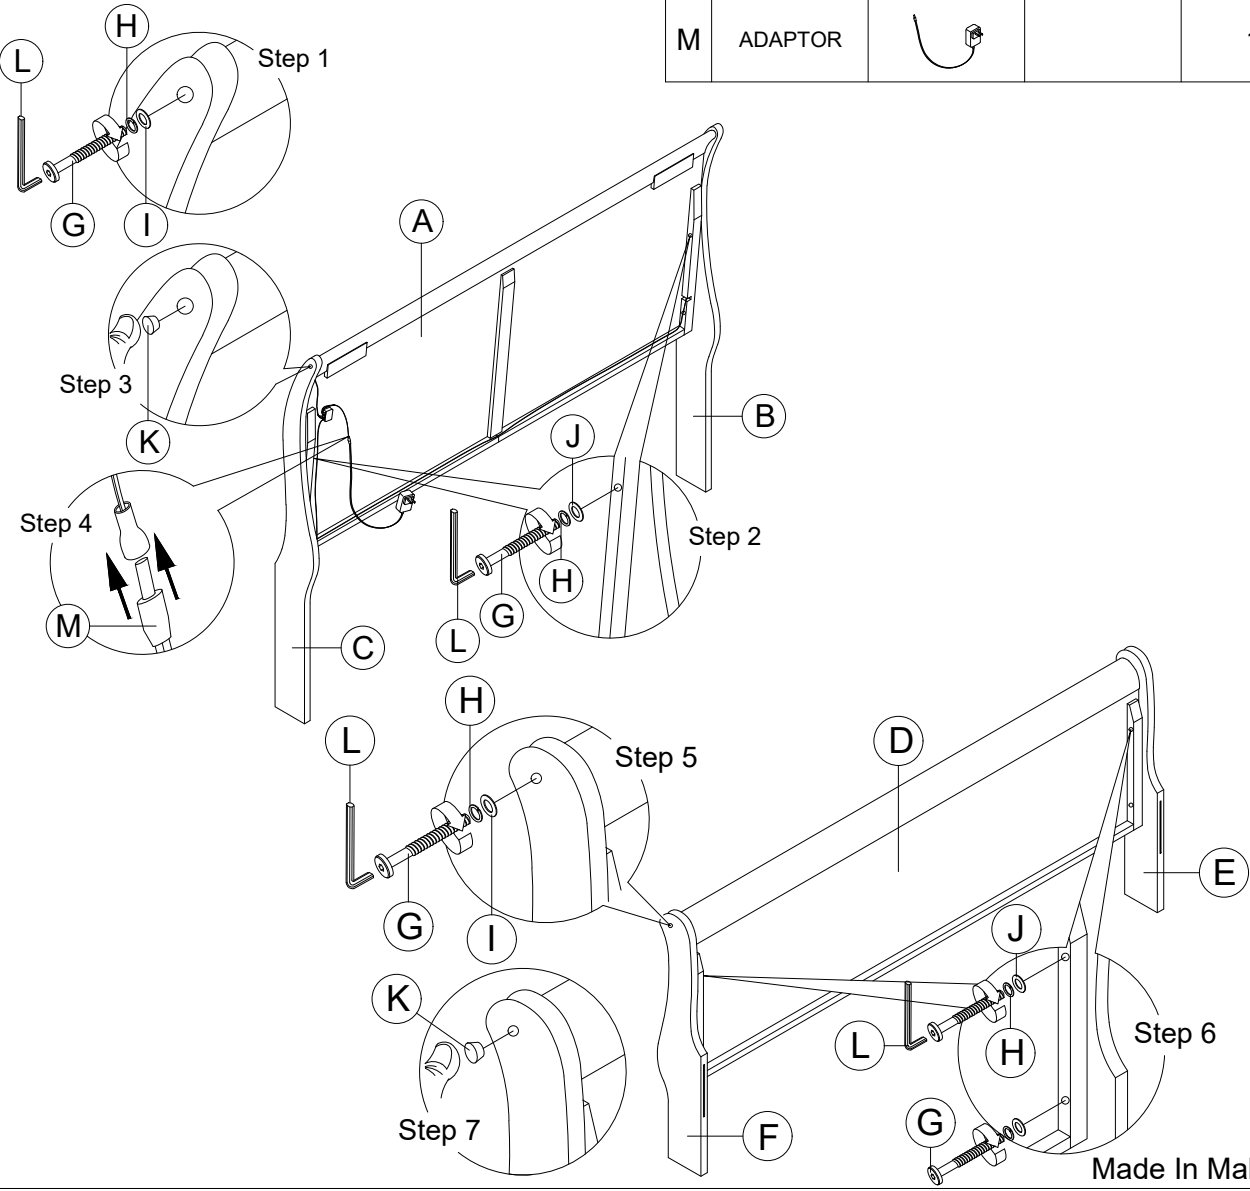

PART LIST :

HARDWARE LIST :

No.	Description	Diagram	Quantity	No.	Description	Diagram	Size	Quantity
A	NIGHTSTAND WITH LED		1	B	ADAPTOR			1

Step 3

Led Touch Sensor :
 i) Switch on
 ii) Lighter
 iii) More lighter
 iv) Switch off

**COMPLETED NIGHTSTAND
WITH LED ASSEMBLY**

Made In Malaysia

CHARLIE NIGHTSTAND WITH LED

ASSEMBLY INSTRUCTION

Model : CHARLIE-BLUE/BLACK/WHITE-QB-HB/FB

Description : QUEEN BED HEADBOARD WITH LED & FOOTBOARD

Thank you for purchasing this quality product. Be sure to check all packing material carefully for small parts that may have come loose inside the carton during shipment.

PART LIST :				HARDWARE LIST :				
No.	Description	Diagram	Quantity	No.	Description	Diagram	Size	Quantity
A	HEADBOARD PANEL		1	G	JCBC SCREW		M6 x 45mm	12
B	LEFT HEADBOARD LEG		1	H	SPRING WASHER		M6 x 13mm	12
C	RIGHT HEADBOARD LEG		1	I	FLAT WASHER		M6 x 13mm	4
D	FOOTBOARD PANEL		1	J	FLAT WASHER		M6 x 19mm	8
E	LEFT FOOTBOARD LEG		1	K	WOOD PLUG			4
F	RIGHT FOOTBOARD LEG		1	L	ALLEN KEY		M4	1
				M	ADAPTOR			1