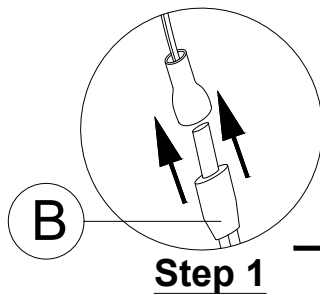

ASSEMBLY INSTRUCTION

Model : CHARLIE-BLUE/BLACK/WHITE-NS

Description : NIGHTSTAND WITH LED

Thank you for purchasing this quality product. Be sure to check all packing material carefully for small parts that may have come loose inside the carton during shipment.

PART LIST :

HARDWARE LIST :

No.	Description	Diagram	Quantity	No.	Description	Diagram	Size	Quantity
A	NIGHTSTAND WITH LED		1	B	ADAPTOR			1

Step 3

Led Touch Sensor :
i) Switch on
ii) Lighter
iii) More lighter
iv) Switch off

**COMPLETED NIGHTSTAND
WITH LED ASSEMBLY**

Made In Malaysia

CHARLIE NIGHTSTAND WITH LED