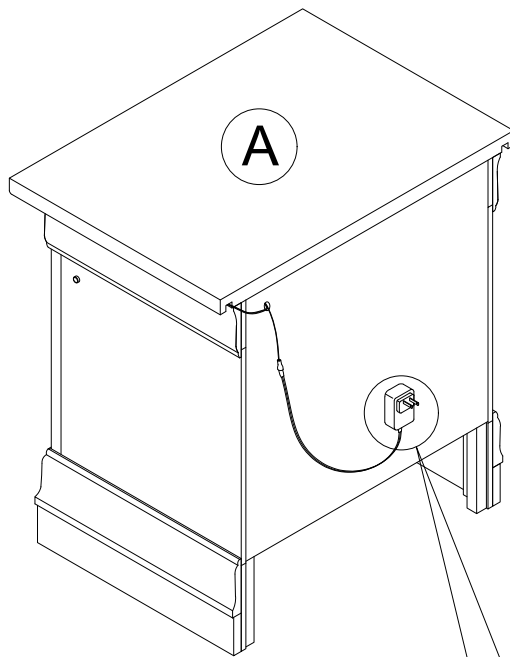

ASSEMBLY INSTRUCTION

Model : CHARLIE-BLUE/BLACK/WHITE-NS

Description : NIGHTSTAND WITH LED

Thank you for purchasing this quality product. Be sure to check all packing material carefully for small parts that may have come loose inside the carton during shipment.

PART LIST :

HARDWARE LIST :

No.	Description	Diagram	Quantity	No.	Description	Diagram	Size	Quantity
A	NIGHTSTAND WITH LED		1	B	ADAPTOR			1

Step 3

Led Touch Sensor :
i) Switch on
ii) Lighter
iii) More lighter
iv) Switch off

**COMPLETED NIGHTSTAND
WITH LED ASSEMBLY**

Made In Malaysia

CHARLIE NIGHTSTAND WITH LED