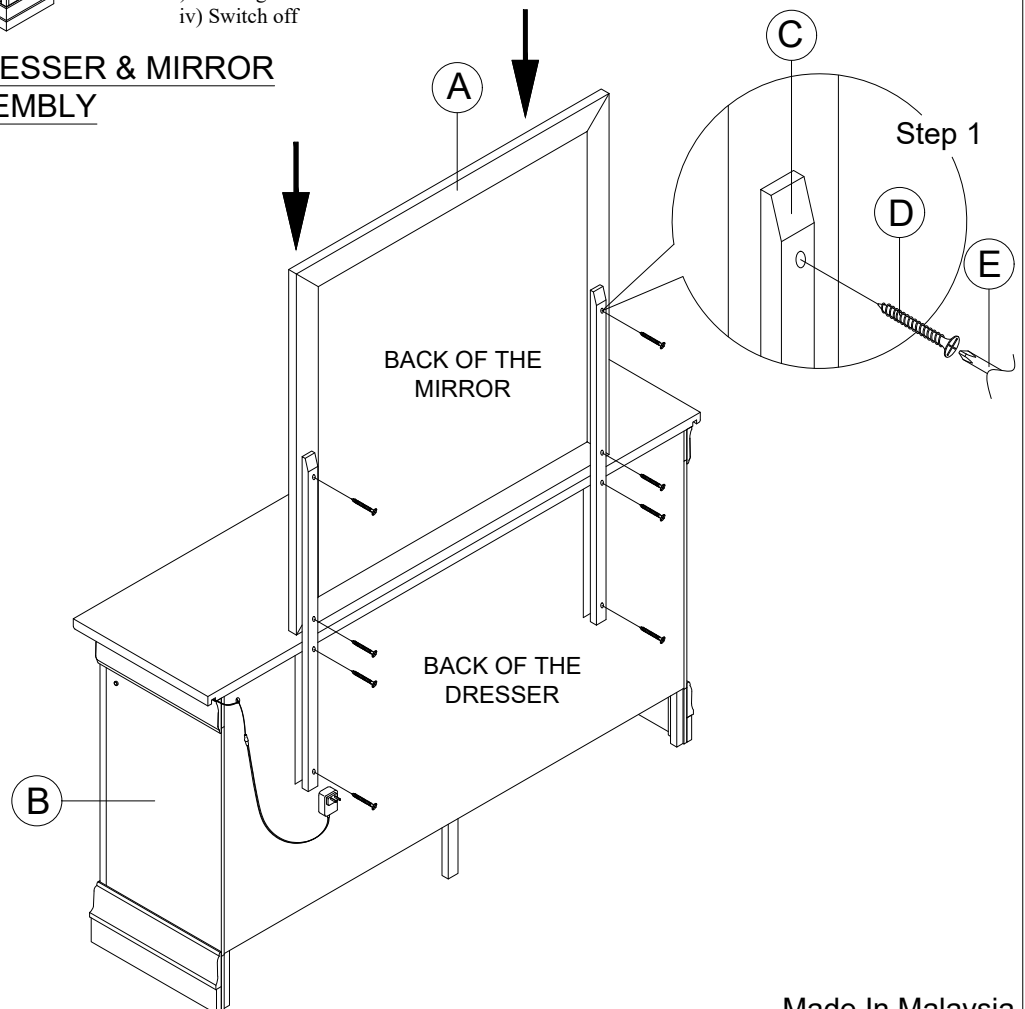

Made In Malaysia

CHARLIE MIRROR