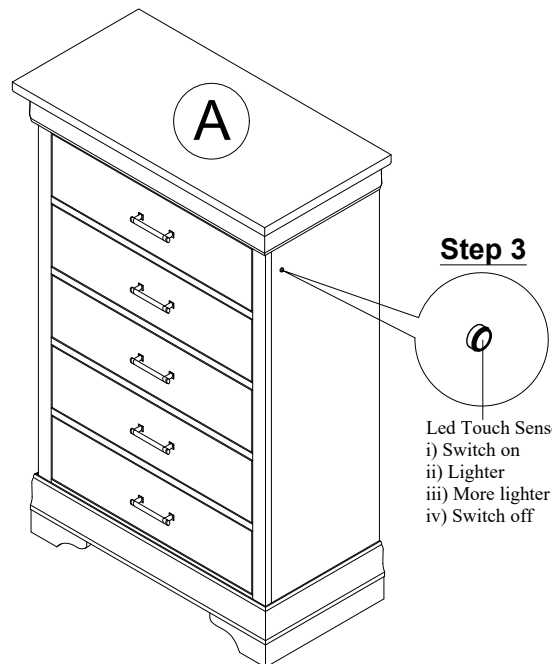

ASSEMBLY INSTRUCTION

Model : CHARLIE-BLUE/BLACK/WHITE-CH

Description : CHEST WITH LED

Thank you for purchasing this quality product. Be sure to check all packing material carefully for small parts that may have come loose inside the carton during shipment.

PART LIST :

HARDWARE LIST :

No.	Description	Diagram	Quantity	No.	Description	Diagram	Size	Quantity
A	CHEST WITH LED		1	B	ADAPTOR			1

**COMPLETED CHEST
WITH LED ASSEMBLY**

Made In Malaysia

CHARLIE CHEST WITH LED

ASSEMBLY INSTRUCTION

Model : CHARLIE-BLUE/BLACK/WHITE-DR

Description : DRESSER WITH LED

Thank you for purchasing this quality product. Be sure to check all packing material carefully for small parts that may have come loose inside the carton during shipment.

ASSEMBLY INSTRUCTION

Model : CHARLIE-BLUE/BLACK/WHITE-MR

Description : MIRROR

Thank you for purchasing this quality product. Be sure to check all packing material carefully for small parts that may have come loose inside the carton during shipment.