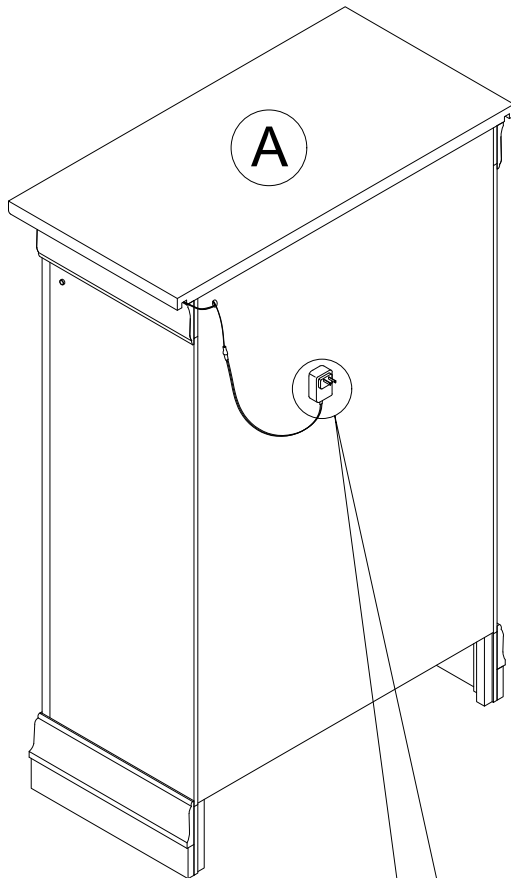

ASSEMBLY INSTRUCTION

Model : CHARLIE-BLUE/BLACK/WHITE-CH

Description : CHEST WITH LED

Thank you for purchasing this quality product. Be sure to check all packing material carefully for small parts that may have come loose inside the carton during shipment.

PART LIST :

HARDWARE LIST :

No.	Description	Diagram	Quantity	No.	Description	Diagram	Size	Quantity
A	CHEST WITH LED		1	B	ADAPTOR			1

**COMPLETED CHEST
WITH LED ASSEMBLY**

Made In Malaysia

CHARLIE CHEST WITH LED

ASSEMBLY INSTRUCTION

Model : CHARLIE-BLUE/BLACK/WHITE-DR

Description : DRESSER WITH LED

Thank you for purchasing this quality product. Be sure to check all packing material carefully for small parts that may have come loose inside the carton during shipment.

ASSEMBLY INSTRUCTION

Model : CHARLIE-BLUE/BLACK/WHITE-MR

Description : MIRROR

Thank you for purchasing this quality product. Be sure to check all packing material carefully for small parts that may have come loose inside the carton during shipment.