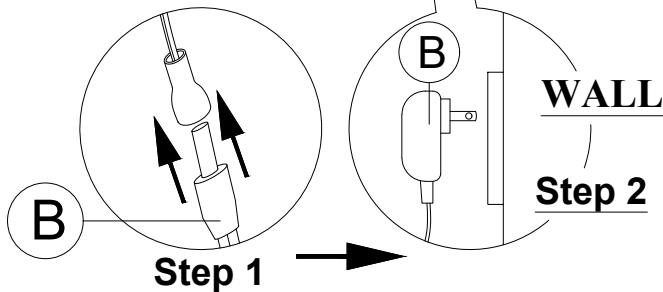

ASSEMBLY INSTRUCTION

Model : CHARLIE-BLUE/BLACK/WHITE-CH

Description : CHEST WITH LED

Thank you for purchasing this quality product. Be sure to check all packing material carefully for small parts that may have come loose inside the carton during shipment.

PART LIST :

HARDWARE LIST :

No.	Description	Diagram	Quantity	No.	Description	Diagram	Size	Quantity
A	CHEST WITH LED		1	B	ADAPTOR			1

**COMPLETED CHEST
WITH LED ASSEMBLY**

Made In Malaysia

CHARLIE CHEST WITH LED