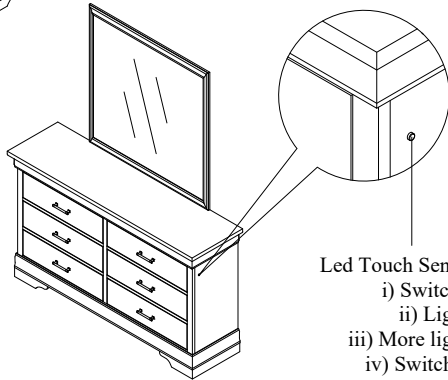

ASSEMBLY INSTRUCTION

Model : CHARLIE-BLUE/BLACK/WHITE-DR

Description : DRESSER WITH LED

Thank you for purchasing this quality product. Be sure to check all packing material carefully for small parts that may have come loose inside the carton during shipment.

PART LIST :

HARDWARE LIST :

No.	Description	Diagram	Quantity	No.	Description	Diagram	Size	Quantity
A	DRESSER WITH LED		1	B	ADAPTOR			1

**COMPLETED DRESSER
WITH LED ASSEMBLY**

Made In Malaysia

CHARLIE DRESSER WITH LED

ASSEMBLY INSTRUCTION

Model : CHARLIE-BLUE/BLACK/WHITE-MR

Description : MIRROR

Thank you for purchasing this quality product. Be sure to check all packing material carefully for small parts that may have come loose inside the carton during shipment.