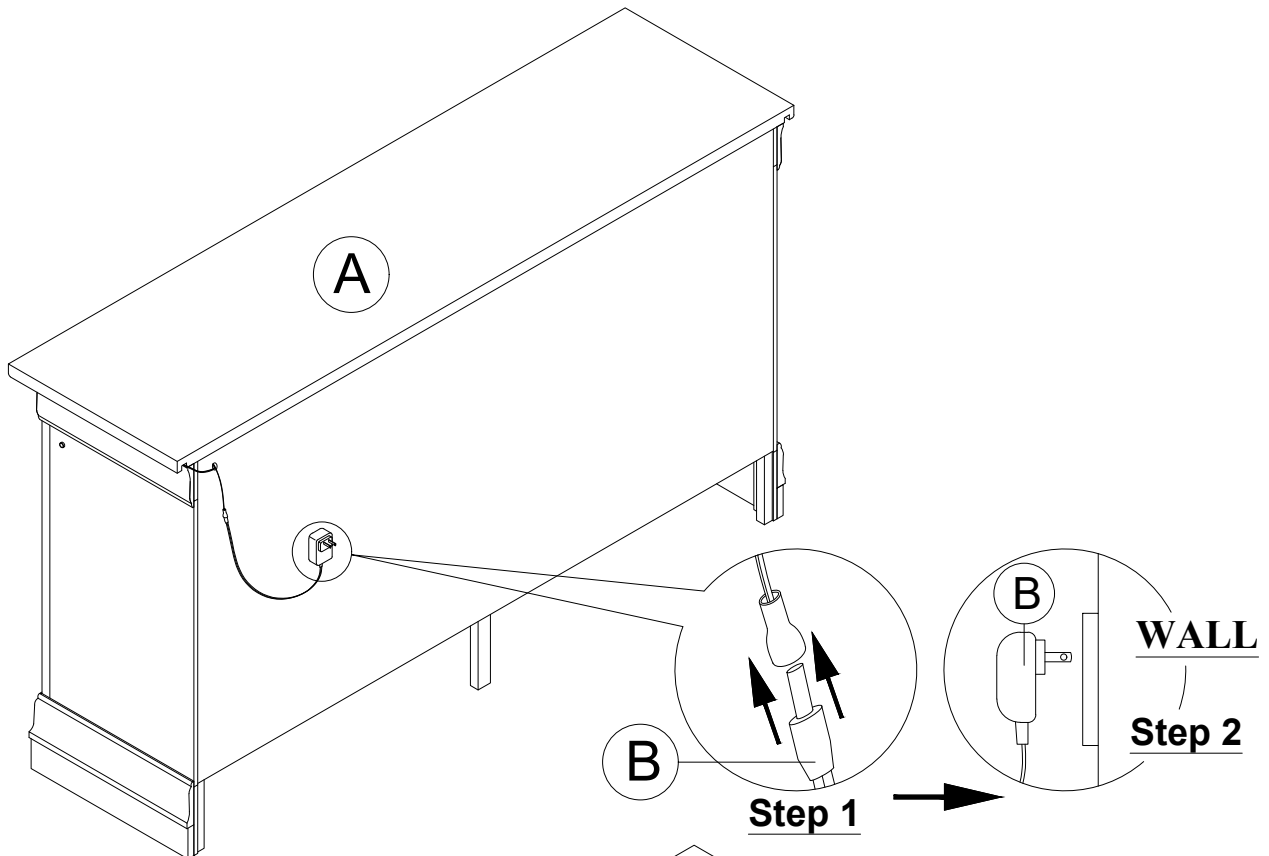

ASSEMBLY INSTRUCTION

Model : CHARLIE-BLUE/BLACK/WHITE-DR

Description : DRESSER WITH LED

Thank you for purchasing this quality product. Be sure to check all packing material carefully for small parts that may have come loose inside the carton during shipment.

PART LIST :

HARDWARE LIST :

No.	Description	Diagram	Quantity	No.	Description	Diagram	Size	Quantity
A	DRESSER WITH LED		1	B	ADAPTOR			1

**COMPLETED DRESSER
WITH LED ASSEMBLY**

Made In Malaysia

CHARLIE DRESSER WITH LED