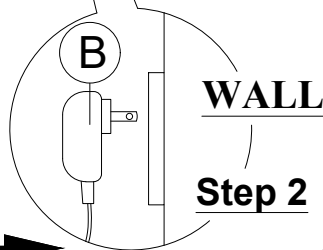

ASSEMBLY INSTRUCTION

Model : CHARLIE-BLUE/BLACK/WHITE-NS

Description : NIGHTSTAND WITH LED

Thank you for purchasing this quality product. Be sure to check all packing material carefully for small parts that may have come loose inside the carton during shipment.

PART LIST :

HARDWARE LIST :

No.	Description	Diagram	Quantity	No.	Description	Diagram	Size	Quantity
A	NIGHTSTAND WITH LED		1	B	ADAPTOR			1

Step 3

Led Touch Sensor :
i) Switch on
ii) Lighter
iii) More lighter
iv) Switch off

**COMPLETED NIGHTSTAND
WITH LED ASSEMBLY**

Made In Malaysia

CHARLIE NIGHTSTAND WITH LED