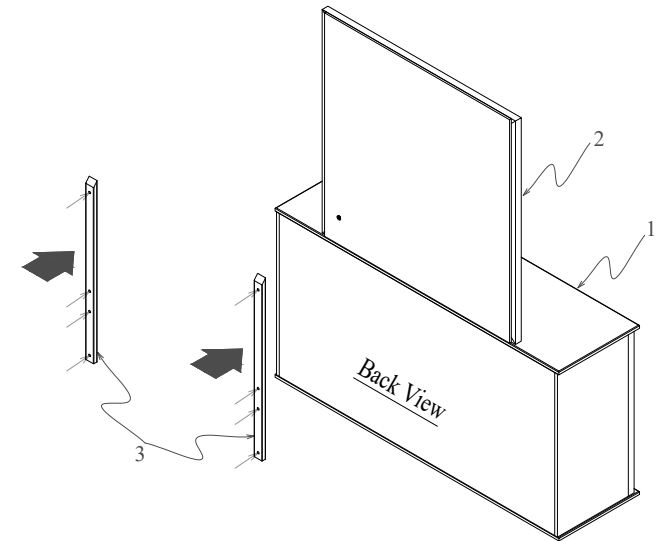

Assembly Instruction

DD-F02

Model No : ASPEN 196 Dressing Table

Thank you for purchasing this quality product.
Please check all packing material carefully which may have come loose inside the carton during shipment.

PART LIST

No	Description	Qty
1	Dressing Table	1pc
2	Mirror	1pc
3	Mirror Support	2pcs

HARDWARE LIST

No	Description	Qty
A	TRUSS HD C/B M4 x 32mm 	8pcs

Step : 1

Step : 2