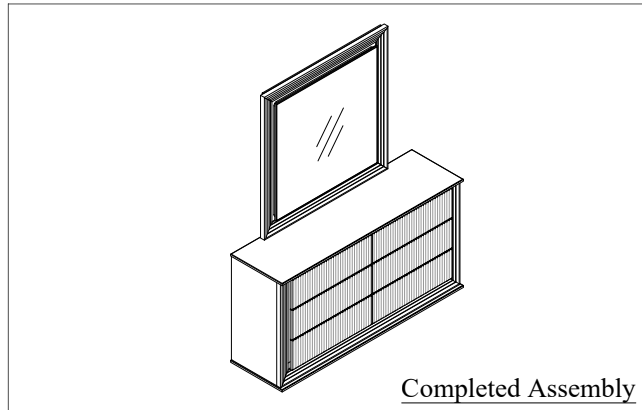

Assembly Instruction

DD-F02

Model No : ASPEN 196 Dressing Table

Thank you for purchasing this quality product.
Please check all packing material carefully which may have come loose inside the carton during shipment.

PART LIST

No	Description	Qty
1	Dressing Table	1pc
2	Mirror	1pc
3	Mirror Support	2pcs

HARDWARE LIST

No	Description	Qty
A	TRUSS HD C/B M4 x 32mm 	8pcs

Step : 1

Step : 2