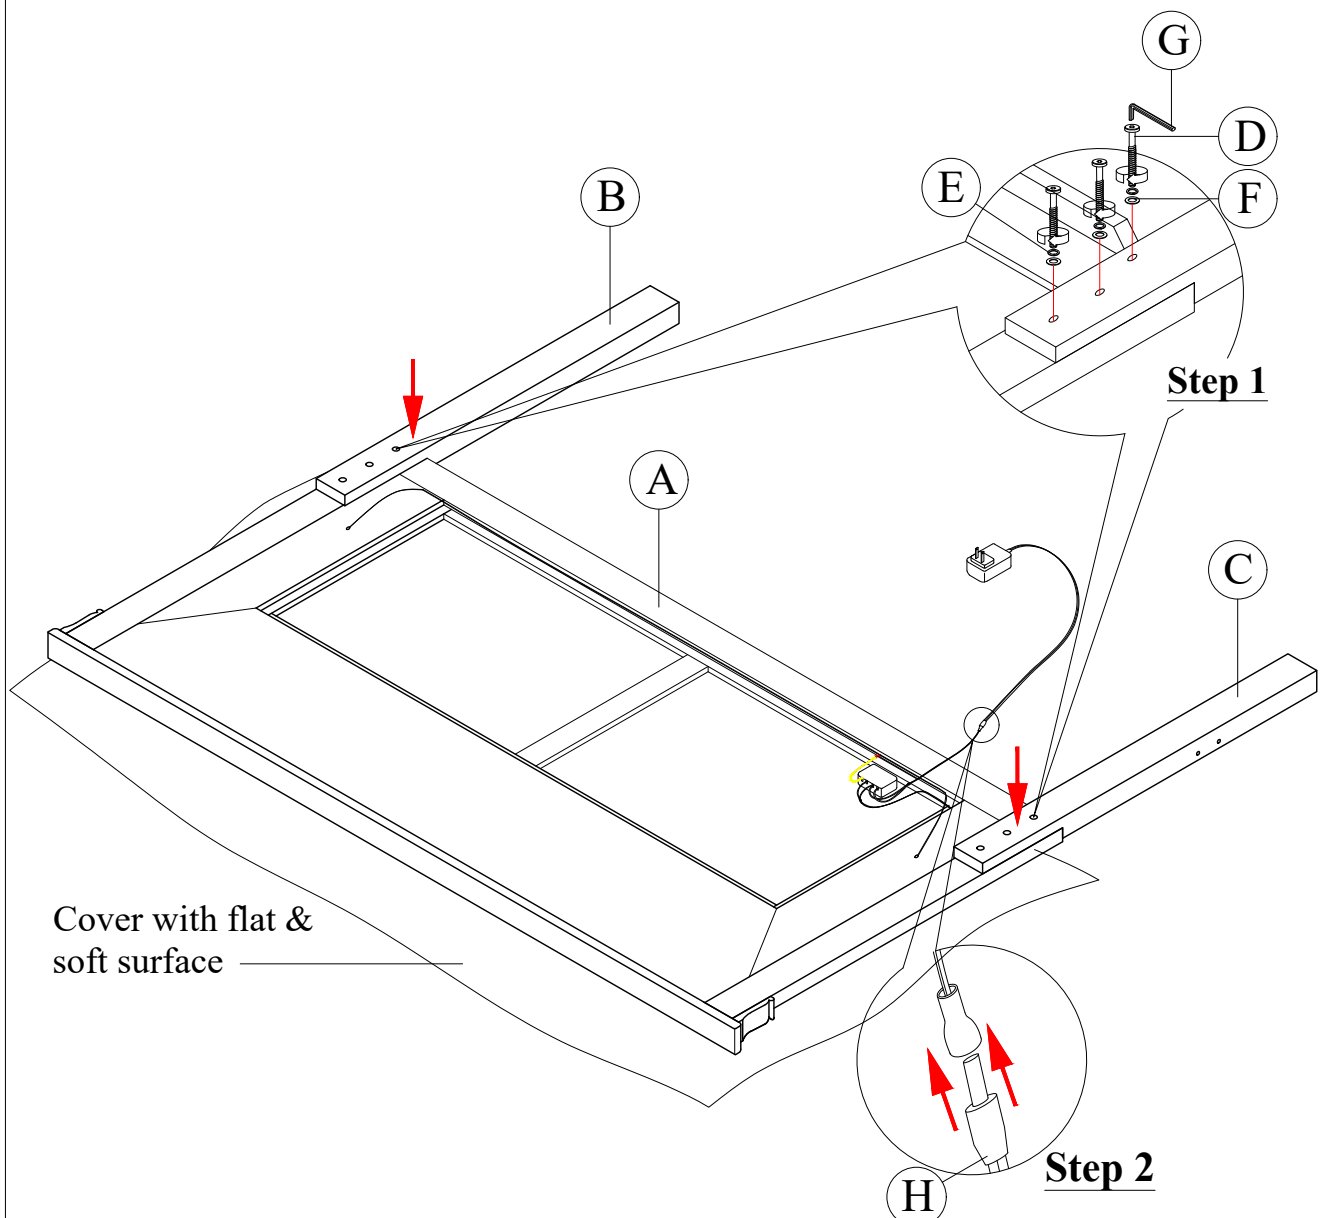

# ASSEMBLY INSTRUCTION

Model : POMPEI - METALLIC GREY / WHITE / BLACK  
- QB - HB W / LED LIGHT

Description : QUEEN BED HEADBOARD  
W / LED LIGHT

Thank you for purchasing this quality product. Be sure to check all packing material carefully for small parts that may have come loose inside the carton during shipment.

## PART LIST :

## HARDWARE LIST :

No.	Description	Diagram	Quantity	No.	Description	Diagram	Size	Quantity
A	HEADBOARD PANEL		1	D	JCBB SCREW		M8 x 40mm	6
B	LEFT HEADBOARD LEG		1	E	SPRING WASHER		M8 x 15mm	6
C	RIGHT HEADBOARD LEG		1	F	FLAT WASHER		M8 x 22mm	6
				G	ALLEN KEY		M5	1
				H	ADAPTOR			1