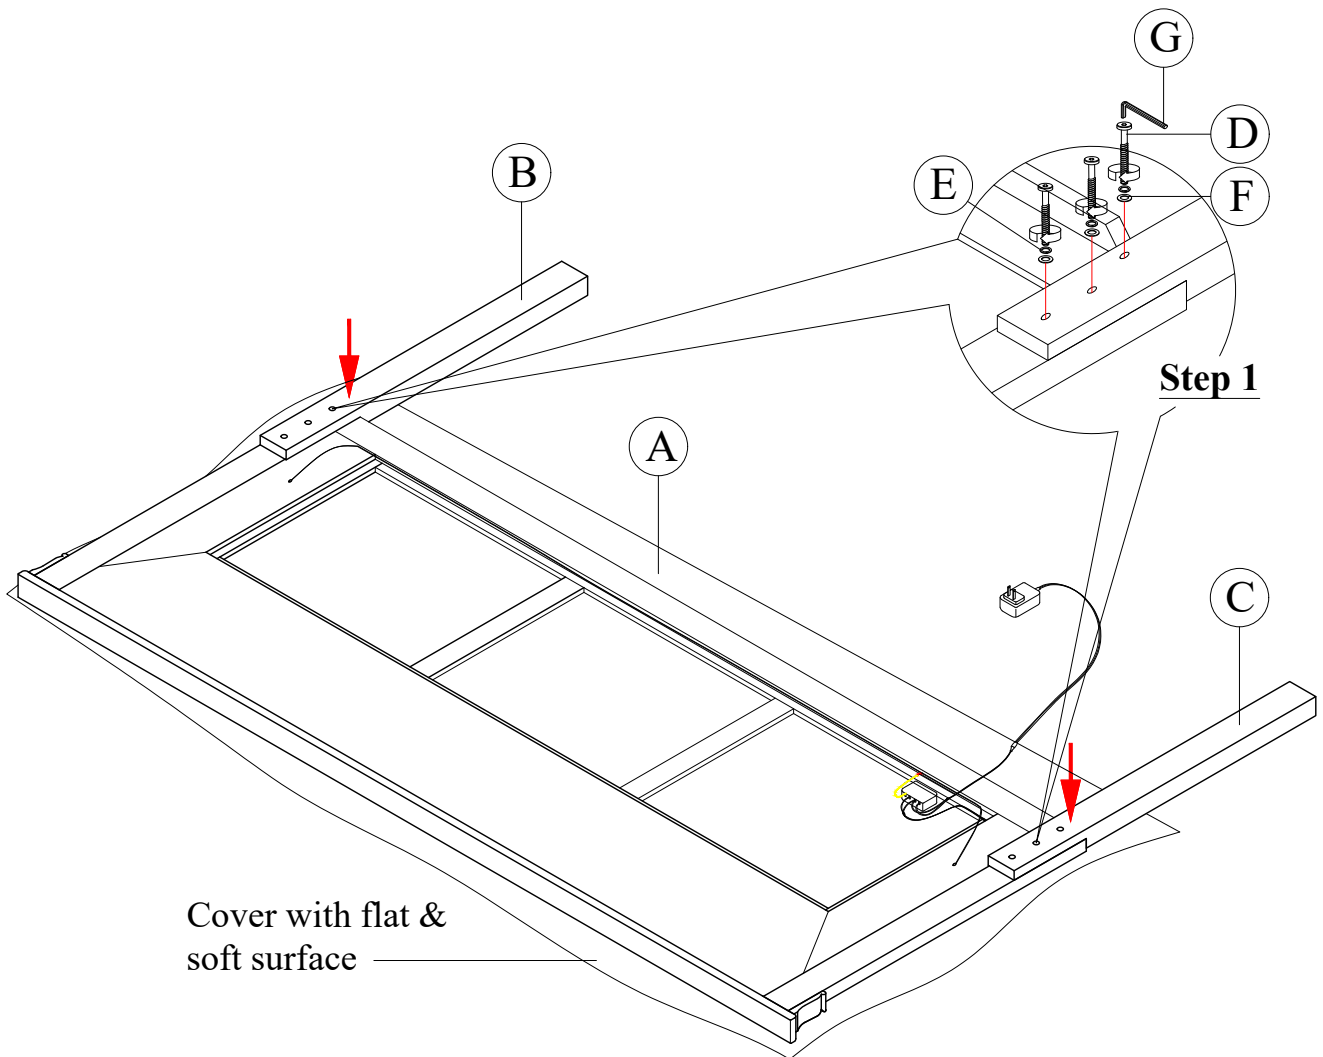

ASSEMBLY INSTRUCTION

Model : POMPEI - METALLIC GREY / WHITE / BLACK
- FB - HB W / LED LIGHT

Description : KING BED HEADBOARD
W / LED LIGHT

Thank you for purchasing this quality product. Be sure to check all packing material carefully for small parts that may have come loose inside the carton during shipment.

PART LIST :

HARDWARE LIST :

No.	Description	Diagram	Quantity	No.	Description	Diagram	Size	Quantity
A	HEADBOARD PANEL		1	D	JCBB SCREW		M8 x 40mm	6
B	LEFT HEADBOARD LEG		1	E	SPRING WASHER		M8 x 15mm	6
C	RIGHT HEADBOARD LEG		1	F	FLAT WASHER		M8 x 22mm	6
				G	ALLEN KEY		M5	1
				H	ADAPTOR			1