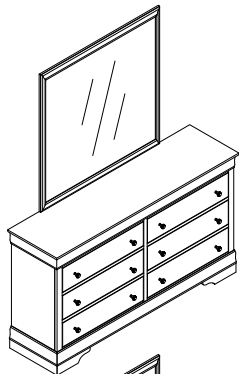

ASSEMBLY INSTRUCTION

Model : POMPEI - METALLIC GREY / WHITE / BLACK
- MR & DR / DR W / CHROME KNOB

Description : MIRROR & DRESSER /
DRESSER WITH CHROME KNOB

Thank you for purchasing this quality product. Be sure to check all packing material carefully for small parts that may have come loose inside the carton during shipment.

COMPLETED
MIRROR & DRESSER
ASSEMBLY

COMPLETED
MIRROR & DRESSER
W / CHROME KNOB
ASSEMBLY

PART LIST :

| No. | Description | Diagram | Quantity |
|-----|---|---------|----------|
| A | MIRROR | | 1 |
| B | DRESSER / DRESSER W / CHROME KNOB | | 1 |
| C | MIRROR SUPPORT | | 2 |