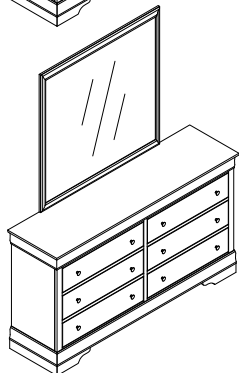

ASSEMBLY INSTRUCTION

Model : POMPEI - METALLIC GREY / WHITE / BLACK
- MR & DR / DR W / CHROME KNOB

Description : MIRROR & DRESSER /
DRESSER WITH CHROME KNOB

Thank you for purchasing this quality product. Be sure to check all packing material carefully for small parts that may have come loose inside the carton during shipment.

COMPLETED
MIRROR & DRESSER
ASSEMBLY

COMPLETED
MIRROR & DRESSER
W / CHROME KNOB
ASSEMBLY

PART LIST :

| No. | Description | Diagram | Quantity |
|-----|---|---------|----------|
| A | MIRROR | | 1 |
| B | DRESSER / DRESSER W / CHROME KNOB | | 1 |
| C | MIRROR SUPPORT | | 2 |