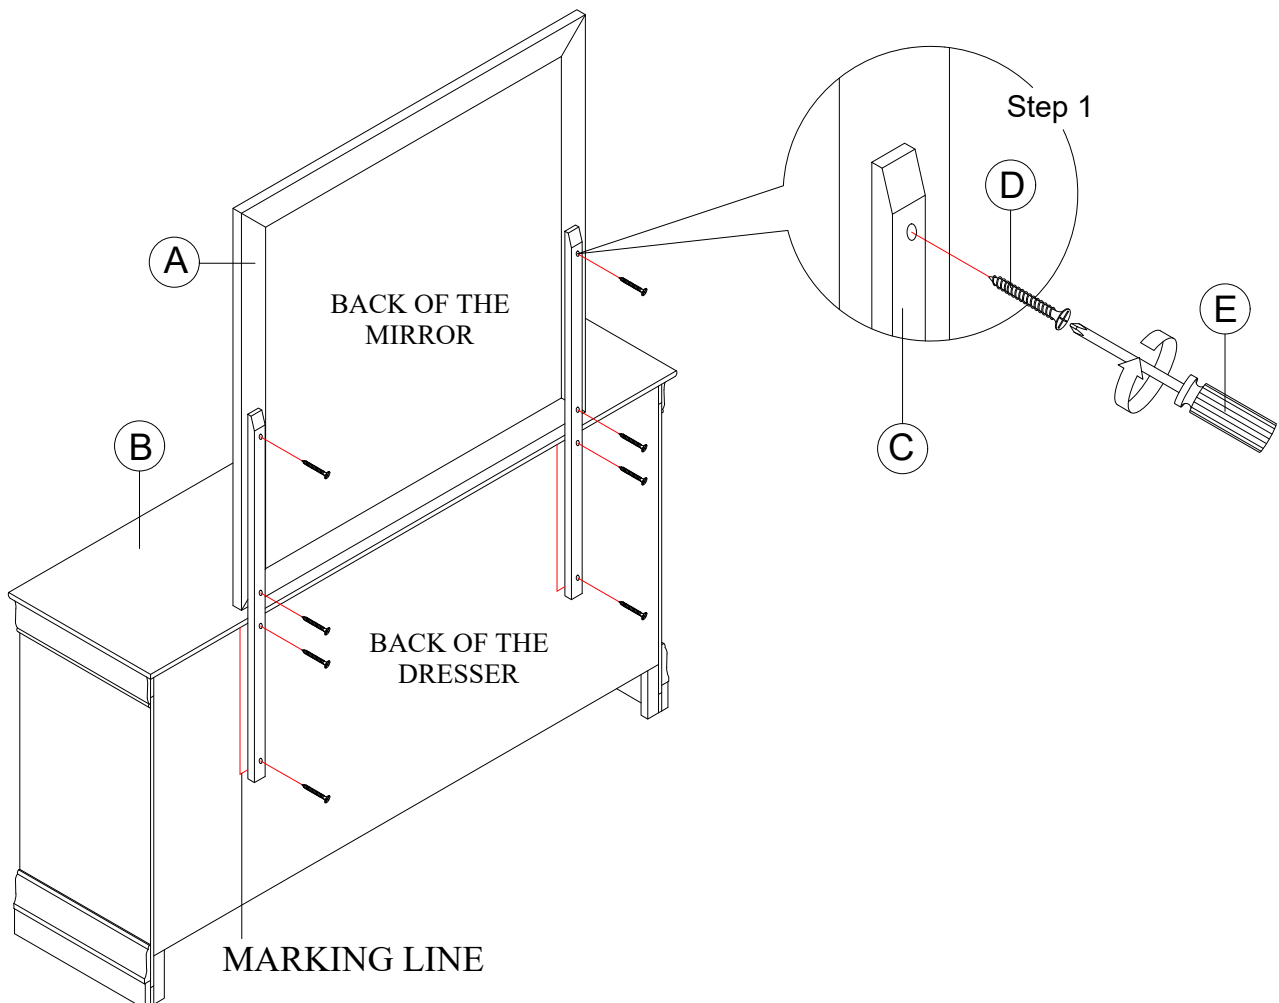

Made In Malaysia

1202 & 1827 MGR / MW / MB GLO
MIRROR & DRESSER / DRESSER W / CHROME KNOB