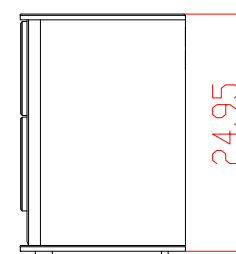

Top View

Front View

Side View

		Units : inch	
Model	: ASPEN 196	Date	: 02/08/2022
Description	: NIGHT STAND		1 of 1