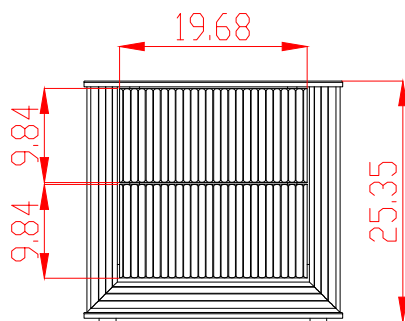

Top View

Front View

Side View

		Units : inch	
Model	: ASPEN 196	Date	: 02/08/2022
Description	: NIGHT STAND		1 of 1