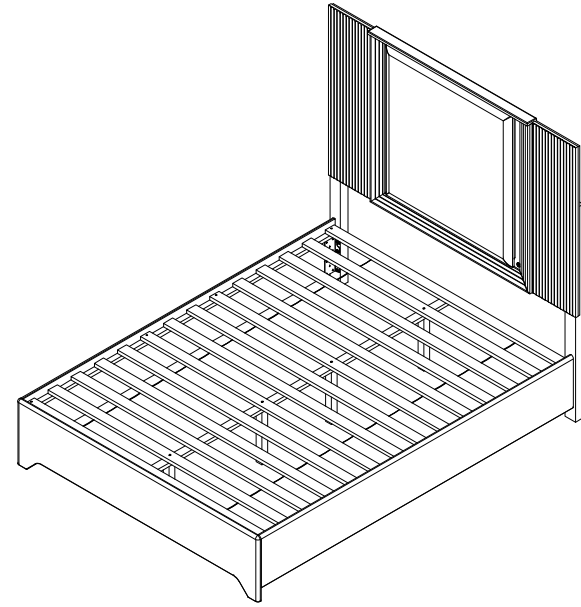

Top View

Front View

Side View

		Units : inch	
Model	: ASPEN 196	Date	: 08/02/2022
Description	: QUEEN BED (61" X 81")		1 of 1