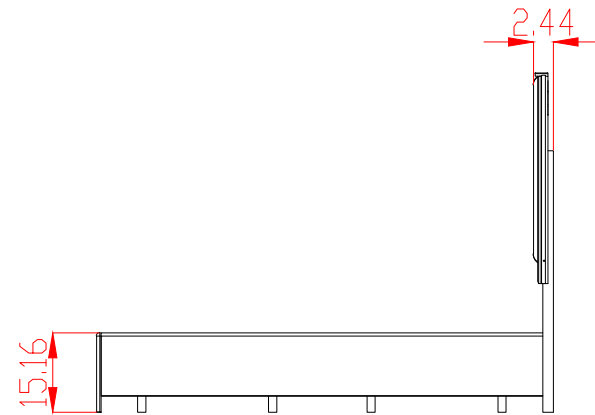

Top View

Front View

Side View

		Units : inch	
Model	: ASPEN 196	Date	: 08/02/2022
Description	: QUEEN BED (61" X 81")		1 of 1