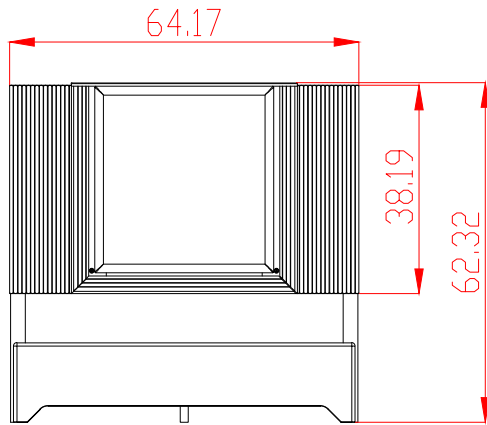

Top View

Front View

Side View

		Units : inch	
Model	: ASPEN 196	Date	: 08/02/2022
Description	: QUEEN BED (61" X 81")		1 of 1