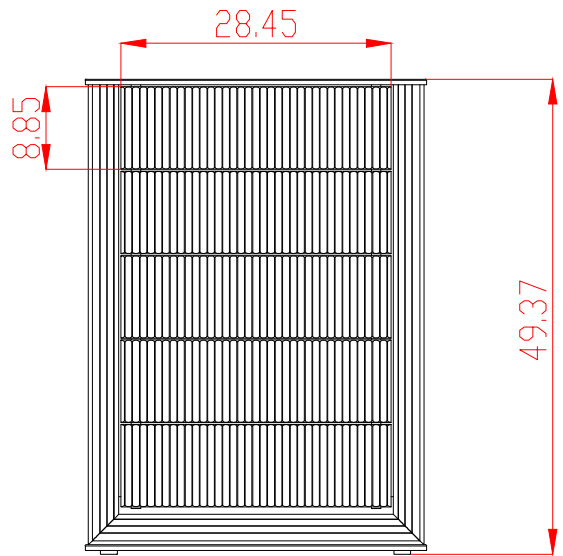

Top View

Front View

Side View

		Units : inch	
Model	: ASPEN 196	Date	: 02/08/2022
Description	: CHEST OF 5 DRAWERS		1 of 1