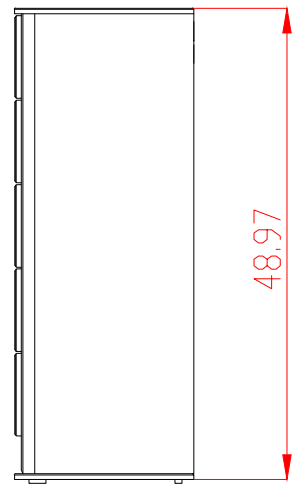

Top View

Front View

Side View

		Units : inch	
Model	: ASPEN 196	Date	: 02/08/2022
Description	: CHEST OF 5 DRAWERS		1 of 1