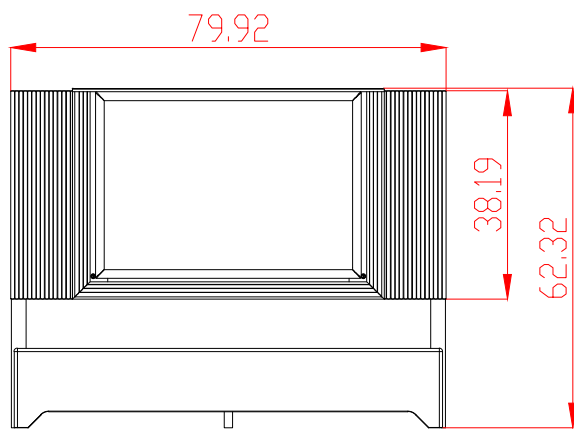

Top View

Front View

Side View

		Units : inch	
Model	: ASPEN 196	Date	: 03/08/2022
Description	: KING BED (77" X 81")		1 of 1