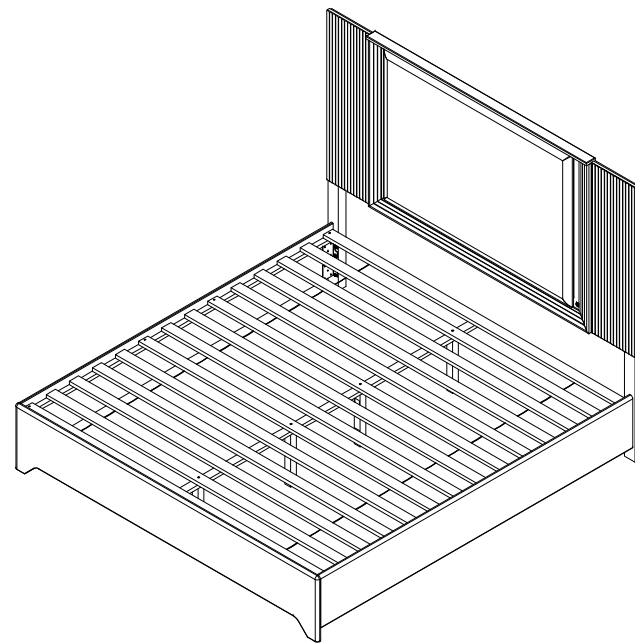

Top View

Front View

Side View

		Units : inch	
Model	: ASPEN 196	Date	: 03/08/2022
Description	: KING BED (77" X 81")		1 of 1