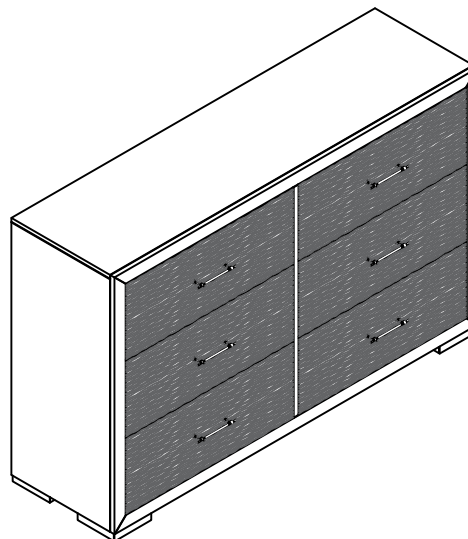

ASSEMBLY INSTRUCTIONS

DESCRIPTION : TIFFANY-SILVER-NS /
TIFFANY-SILVER-CH / TIFFANY-SILVER-DR

MODEL : FBNSTA-198A
FBCHTA-198A
FBDSRA-198A

REVISION : A

ASSEMBLY TIPS :

1. Remove hardware from box and sort by size.
2. Please check to see that all hardware and parts are present prior to start of assembly.
3. Please follow attached instructions in the same sequence as numbered to assure fast and easy assembly.

Component List

No	Descriptions	Qty
A	Night Stand 	1
A	Chest 	1
A	Dresser 	1

STEP 1: Pull out the **Drawer** of casegoods.

STEP 2: Use Screwdriver to remove the screws & handle.

STEP 4: Repeat the step 1 - 3 for the other drawers.