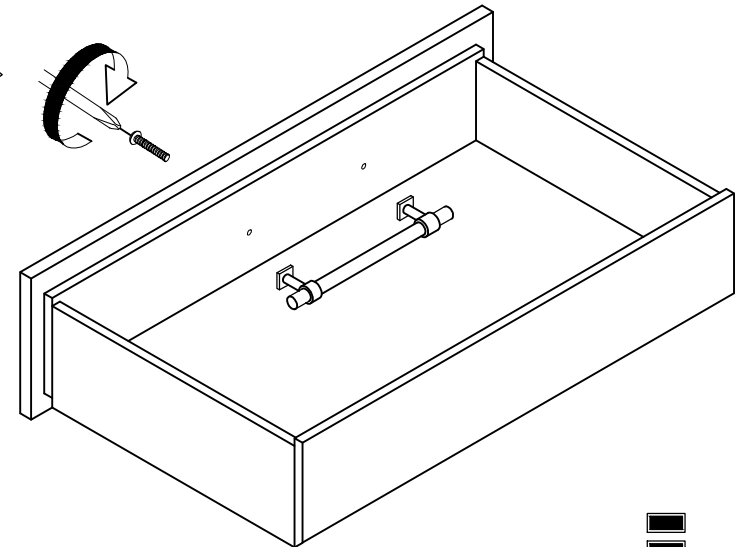

ASSEMBLY INSTRUCTIONS

DESCRIPTION : TIFFANY-SILVER-NS /
TIFFANY-SILVER-CH / TIFFANY-SILVER-DR

MODEL : FBNSTA-198A
FBCHTA-198A
FBDSRA-198A

REVISION : A

ASSEMBLY TIPS :

1. Remove hardware from box and sort by size.
2. Please check to see that all hardware and parts are present prior to start of assembly.
3. Please follow attached instructions in the same sequence as numbered to assure fast and easy assembly.

Component List

No	Descriptions	Qty
A	Night Stand 	1
A	Chest 	1
A	Dresser 	1

STEP 1: Pull out the **Drawer** of casegoods.

STEP 2: Use Screwdriver to remove the screws & handle.

STEP 4: Repeat the step 1 - 3 for the other drawers.

STEP 3: Position the handle in front of drawer panel and screw it tightly with the same screw.