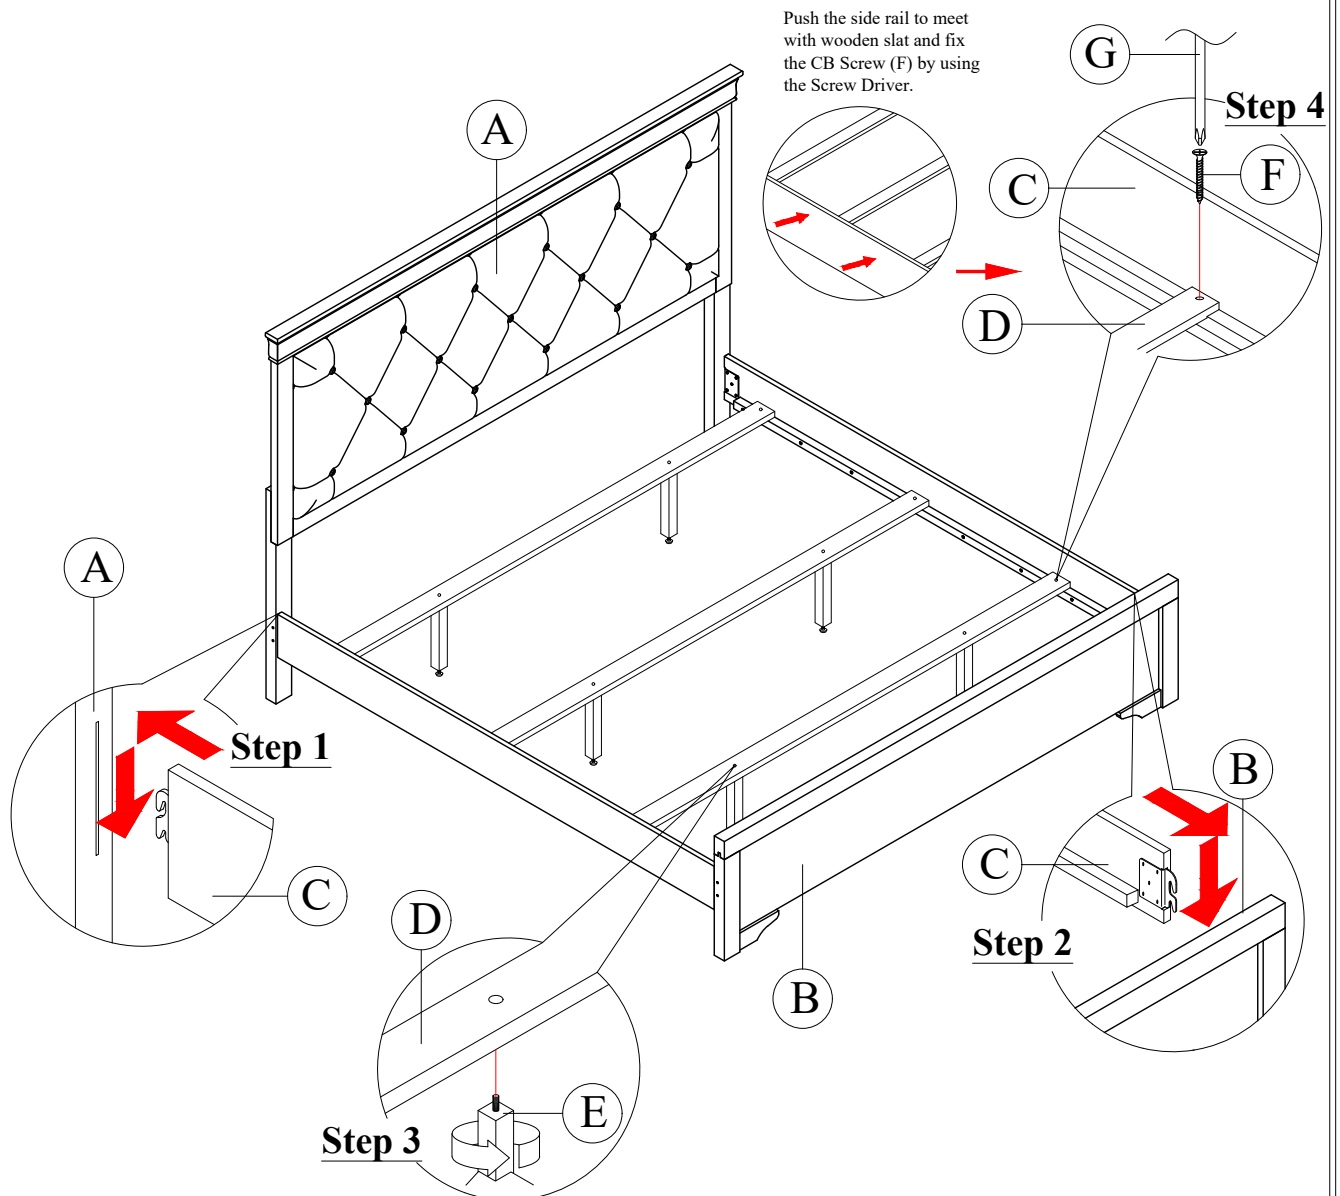

PART LIST :

HARDWARE LIST :

No.	Description	Diagram	Quantity	No.	Description	Diagram	Size	Quantity
A	HEADBOARD PANEL		1	D	JCBB SCREW		M8 x 40mm	6
B	LEFT HEADBOARD LEG		1	E	SPRING WASHER		M8 x 15mm	6
C	RIGHT HEADBOARD LEG		1	F	FLAT WASHER		M8 x 22mm	6
				G	ALLEN KEY		M5	1

Made In Malaysia

VERONA KING HB

ASSEMBLY INSTRUCTION

Model : VERONA - SILVER
 - KB - HB / FB / KBFB - SR

Description : KING BED

Thank you for purchasing this quality product. Be sure to check all packing material carefully for small parts that may have come loose inside the carton during shipment.

PART LIST :

HARDWARE LIST :

No.	Description	Diagram	Quantity	No.	Description	Diagram	Size	Quantity
A	HEADBOARD		1	F	CB SCREW		M4 x 32mm	6
B	FOOTBOARD		1	G	SCREW DRIVER (*)			1
C	SIDE RAIL		2	(*) The manufacturer does not provide item G.				
D	WOODEN SLAT		3					
E	WOODEN SUPPORT		6					