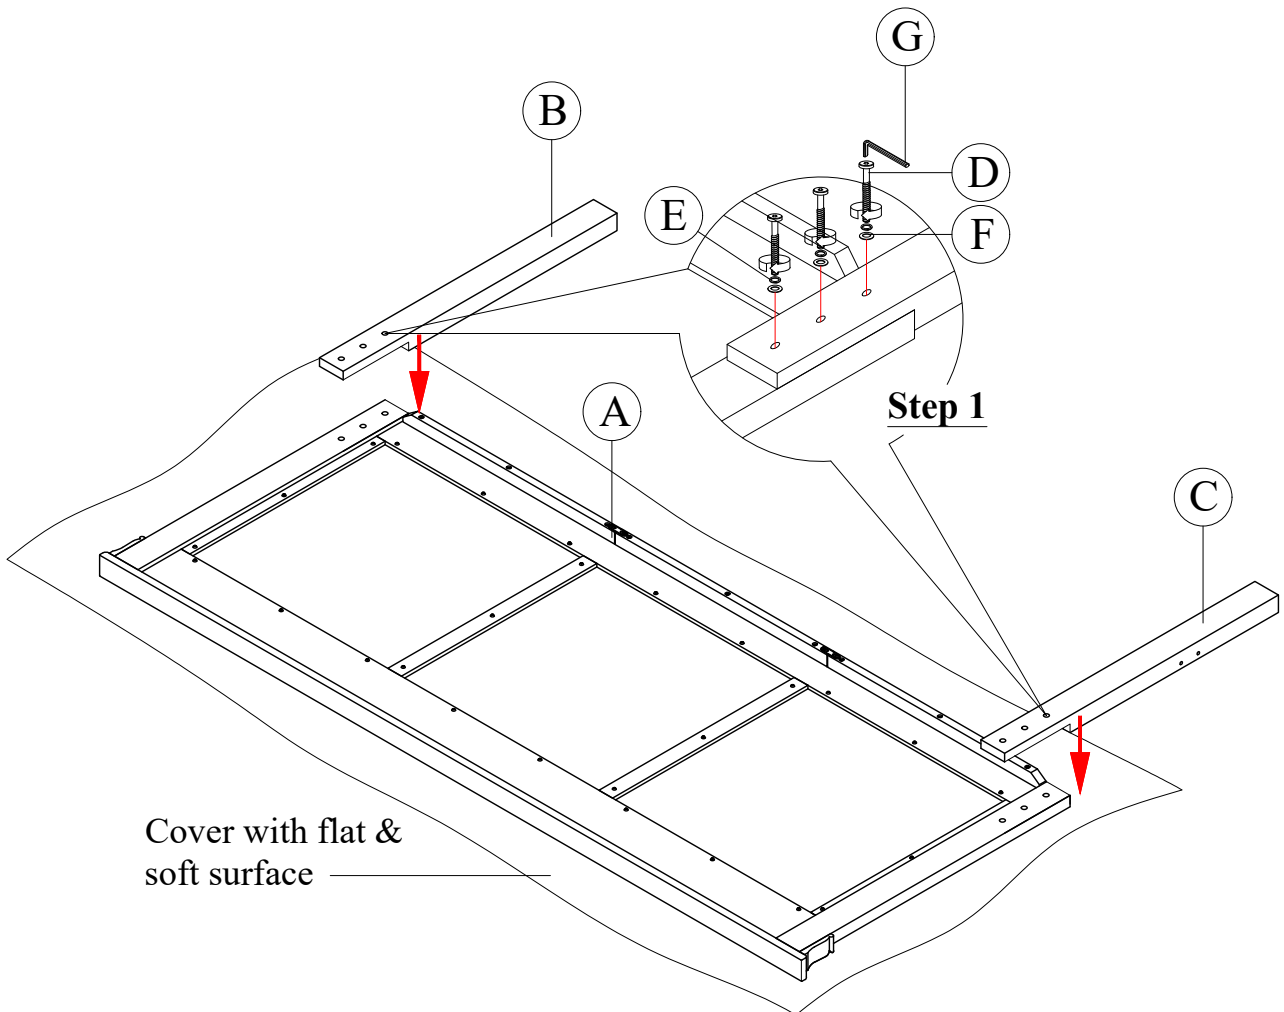

ASSEMBLY INSTRUCTION

Model : VERONA - SILVER - KB - HB

Description : KING UPH HEADBOARD

Thank you for purchasing this quality product. Be sure to check all packing material carefully for small parts that may have come loose inside the carton during shipment.

PART LIST :

HARDWARE LIST :

No.	Description	Diagram	Quantity	No.	Description	Diagram	Size	Quantity
A	HEADBOARD PANEL		1	D	JCBB SCREW		M8 x 40mm	6
B	LEFT HEADBOARD LEG		1	E	SPRING WASHER		M8 x 15mm	6
C	RIGHT HEADBOARD LEG		1	F	FLAT WASHER		M8 x 22mm	6
				G	ALLEN KEY		M5	1

Made In Malaysia

VERONA KING HB

ASSEMBLY INSTRUCTION

Model : VERONA - SILVER
 - KB - HB / FB / KBFB - SR

Description : KING BED

Thank you for purchasing this quality product. Be sure to check all packing material carefully for small parts that may have come loose inside the carton during shipment.

PART LIST :

HARDWARE LIST :

No.	Description	Diagram	Quantity	No.	Description	Diagram	Size	Quantity
A	HEADBOARD		1	F	CB SCREW		M4 x 32mm	6
B	FOOTBOARD		1	G	SCREW DRIVER (*)			1
C	SIDE RAIL		2	(*) The manufacturer does not provide item G.				
D	WOODEN SLAT		3					
E	WOODEN SUPPORT		6					