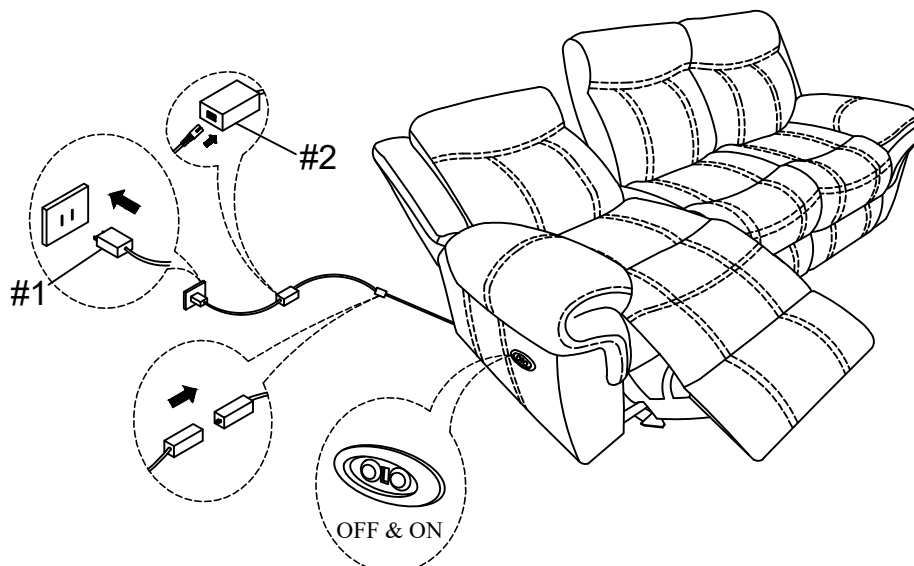

Made in Vietnam