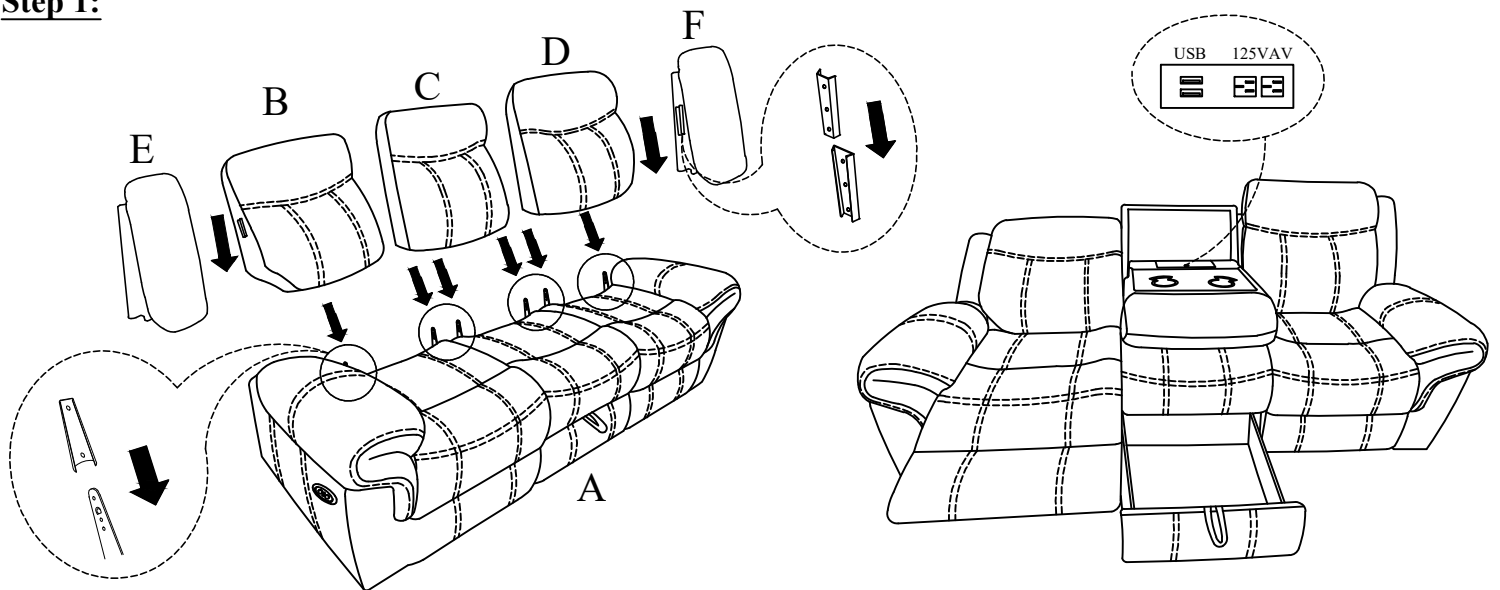

ASSEMBLY INSTRUCTION

Model: U2200-DOMINO GRANITE-PRS-1

Description: POWER RECLINING SOFA DOMINO GRANITE W/BLACK WELT

Thank you for purchasing this quality product. Be sure to check all packing material carefully for small parts that may have come loose inside the carton during shipment

PARTS LIST:

NO.	DESCRIPTION	SKETCH	Q'TY
A	Seat Body		1 PC
B	Left Backrest		1 PC
C	Middle Backrest		1 PC
D	Right Backrest		1 PC
E	Left wing		1 PC
F	Right wing		1 PC

HARDWARE LIST:

NO.	DESCRIPTION	DESCRIPTION	SKETCH	QTY
1	Plug			1 PC
2	Transformer			1 PC

Step 1:

Step 2: