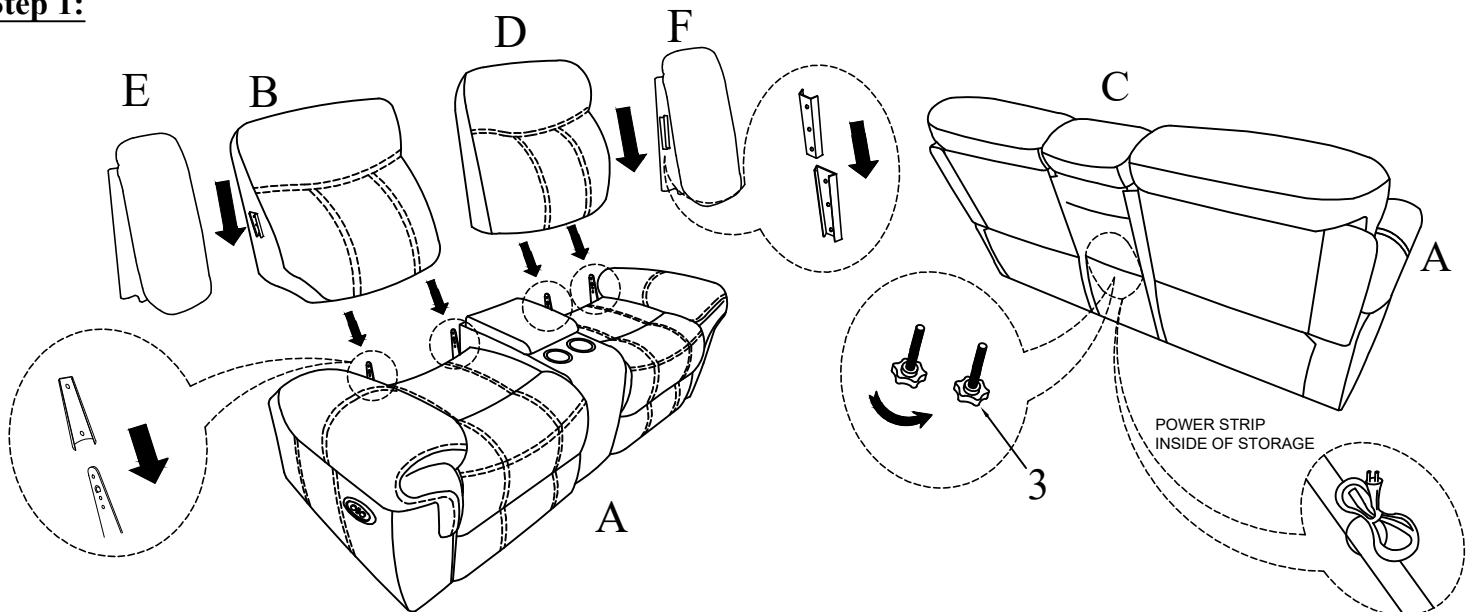

ASSEMBLY INSTRUCTION

Model: U2200-DOMINO GRANITE-PCRLS

Description: POWER CONSOLE RECLINING LOVESEAT DOMINO GRANITE W/BLACK WELT

Thank you for purchasing this quality product. Be sure to check all packing material carefully for small parts that may have come loose inside the carton during shipment

PARTS LIST:

NO.	DESCRIPTION	SKETCH	Q'TY
A	Seat Body		1 PC
B	Left Backrest		1 PC
C	Console Backrest		1 PC
D	Right Backrest		1 PC
E	Left wing		1 PC
F	Right wing		1 PC

HARDWARE LIST:

NO.	DESCRIPTION	DESCRIPTION	SKETCH	QTY
1	Plug			1 PC
2	Transformer			1 PC
3	Screw with handle	5/16"*50mm		1 PC

Step 1:

Step 2: