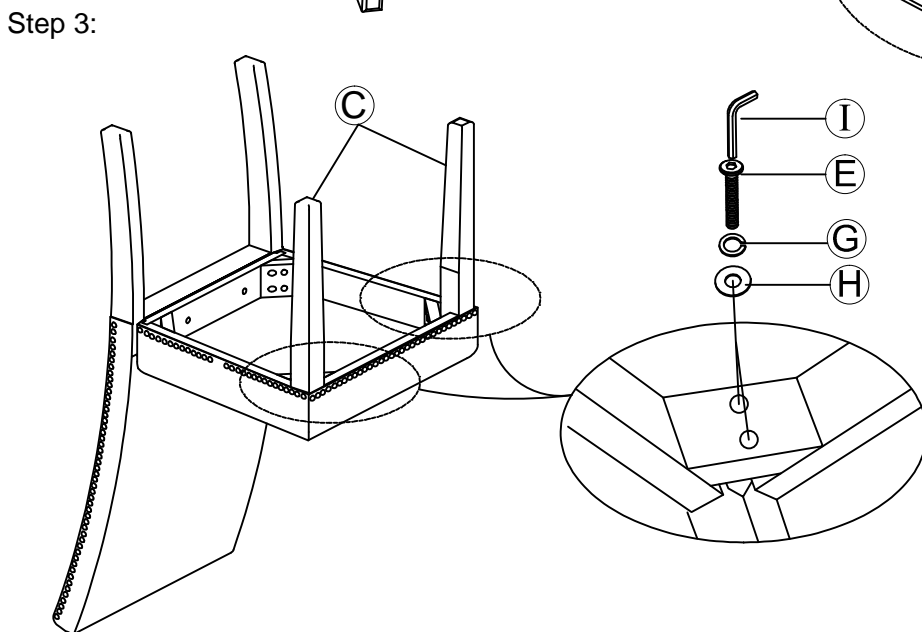

# ASSEMBLY INSTRUCTION

Model : D03DC

Description : Dining Chair

Thank you for purchasing this quality product. Be sure to check all packing material carefully for small parts that may have come loose inside the carton during shipment.

**PART LIST:**

No.	Description	Diagram	Quantity
A	Table Top		1
B	Table Base		1
C	Connection Panel		2

**HARDWARE LIST:**

No.	Description	Diagram	size	Quantity
D	Bolt		Ø1/4" x 3-1/4"	4
E	Bolt		Ø1/4" x 2-1/4"	4
F	Bolt		Ø1/4" x 1-1/2"	3
G	Lock Washer		Ø1/4"	11
H	Flat Washer		Ø1/4"	11
I	Allen Key		M4	1