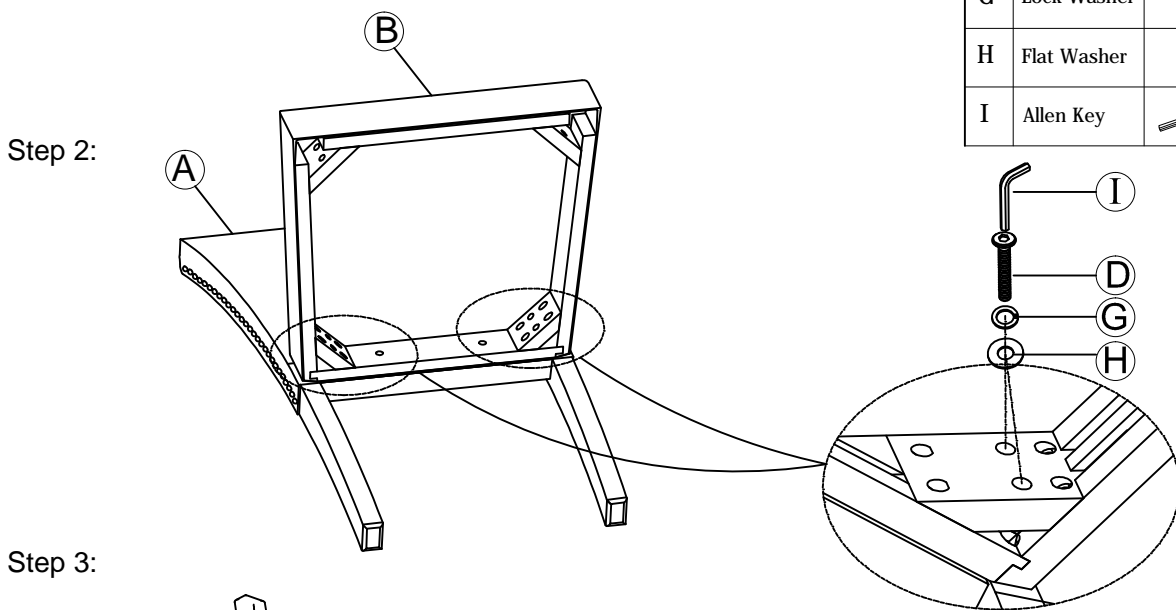

# ASSEMBLY INSTRUCTION

Model : D03DC

Description : Dining Chair

Thank you for purchasing this quality product. Be sure to check all packing material carefully for small parts that may have come loose inside the carton during shipment.

**PART LIST:**

No.	Description	Diagram	Quantity
A	Table Top		1
B	Table Base		1
C	Connection Panel		2

**HARDWARE LIST:**

No.	Description	Diagram	size	Quantity
D	Bolt		Ø1/4" x 3-1/4"	4
E	Bolt		Ø1/4" x 2-1/4"	4
F	Bolt		Ø1/4" x 1-1/2"	3
G	Lock Washer		Ø1/4"	11
H	Flat Washer		Ø1/4"	11
I	Allen Key		M4	1