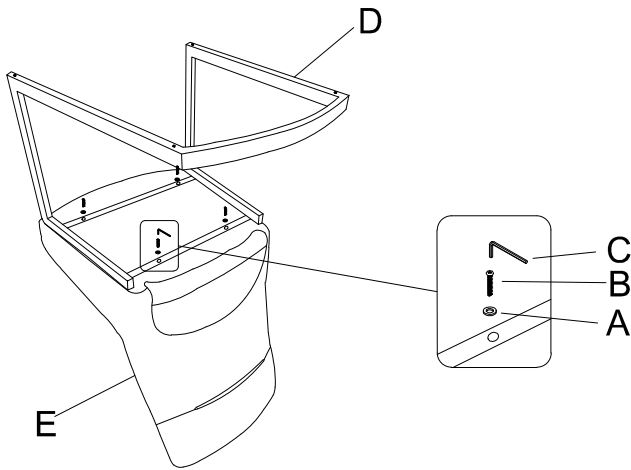

ASSEMBLY INSTRUCTION

Model: D1119DC

Description: Dining Chair

Thank you for purchasing this quality product. Be sure to check all packing material carefully for small parts that may have come loose inside the carton during shipment

Step 1

PART LIST:

No.	Description	Diagram	Quantity
D	Chair Frame		1
E	Chair Back		1

HARDWARE LIST:

No.	Description	Diagram	Size	Quantity
A	Flat washer		φ16*1.5mm	4
B	Bolt		M6*25mm	4
C	Allen Key		4mm	1

Finished