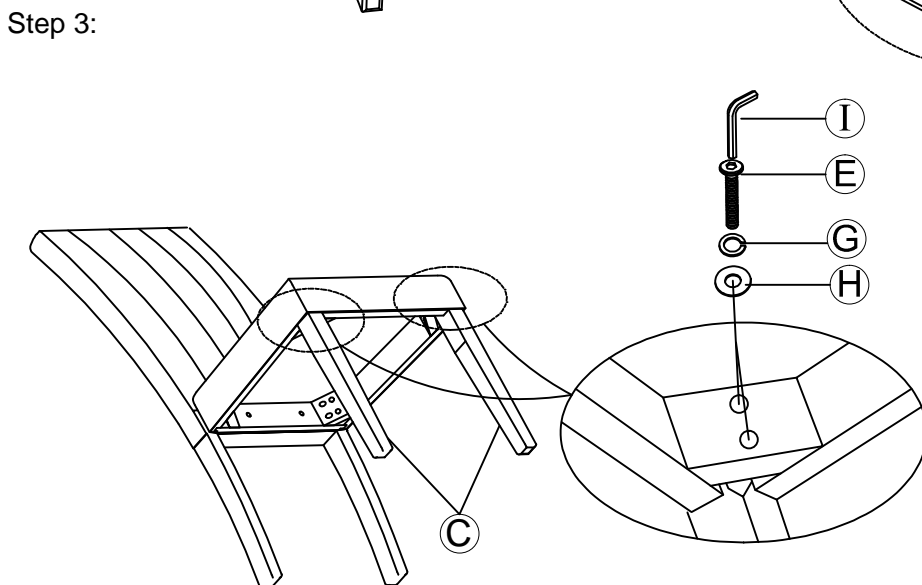

ASSEMBLY INSTRUCTION

Model : D8685DC

Description : Dining Chair

Thank you for purchasing this quality product. Be sure to check all packing material carefully for small parts that may have come loose inside the carton during shipment.

PART LIST:

No.	Description	Diagram	Quantity
A	Table Top		1
B	Table Base		1
C	Connection Panel		2

HARDWARE LIST:

No.	Description	Diagram	size	Quantity
D	Bolt		Ø5/16" x 3-1/4"	4
E	Bolt		Ø5/16" x 2-3/8"	4
F	Bolt		Ø5/16" x 1-3/4"	2
G	Lock Washer		Ø5/16"	10
H	Flat Washer		Ø5/16"	10
I	Allen Key		M5	1