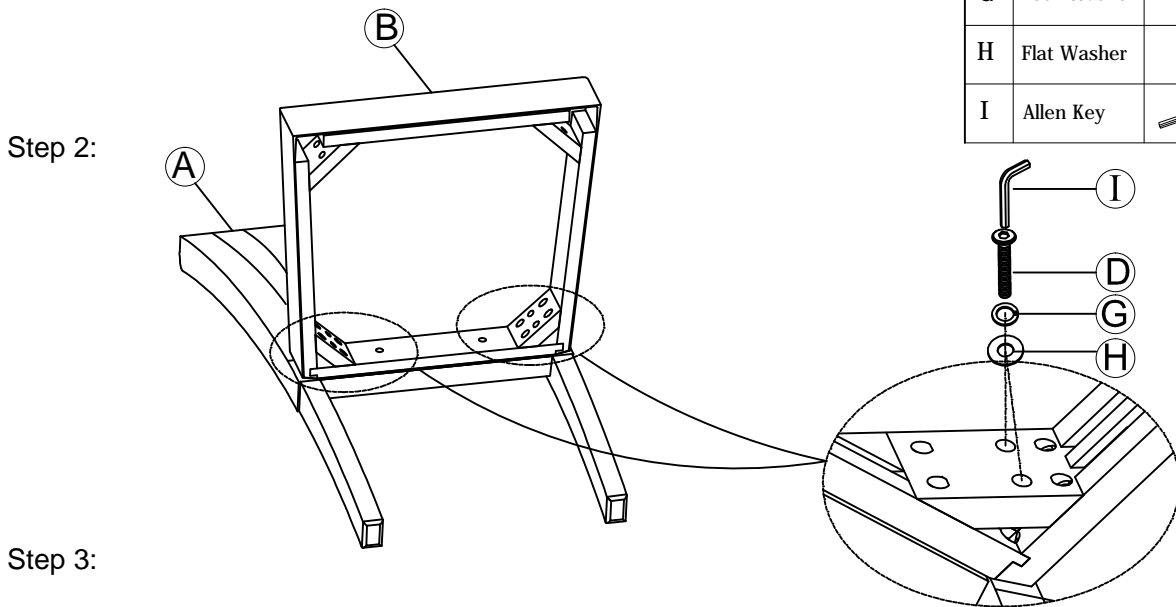

ASSEMBLY INSTRUCTION

Model : D8685DC

Description : Dining Chair

Thank you for purchasing this quality product. Be sure to check all packing material carefully for small parts that may have come loose inside the carton during shipment.

PART LIST:

No.	Description	Diagram	Quantity
A	Table Top		1
B	Table Base		1
C	Connection Panel		2

HARDWARE LIST:

No.	Description	Diagram	size	Quantity
D	Bolt		Ø5/16" x 3-1/4"	4
E	Bolt		Ø5/16" x 2-3/8"	4
F	Bolt		Ø5/16" x 1-3/4"	2
G	Lock Washer		Ø5/16"	10
H	Flat Washer		Ø5/16"	10
I	Allen Key		M5	1