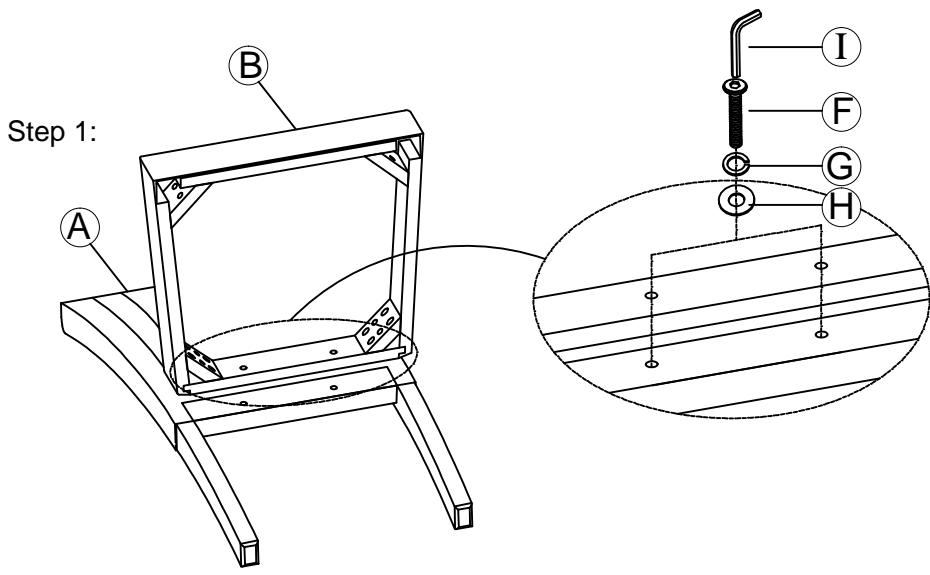

ASSEMBLY INSTRUCTION

Model : D8685DC

Description : Dining Chair

Thank you for purchasing this quality product. Be sure to check all packing material carefully for small parts that may have come loose inside the carton during shipment.

PART LIST:

No.	Description	Diagram	Quantity
A	Table Top		1
B	Table Base		1
C	Connection Panel		2

HARDWARE LIST:

No.	Description	Diagram	size	Quantity
D	Bolt		Ø5/16" x 3-1/4"	4
E	Bolt		Ø5/16" x 2-3/8"	4
F	Bolt		Ø5/16" x 1-3/4"	2
G	Lock Washer		Ø5/16"	10
H	Flat Washer		Ø5/16"	10
I	Allen Key		M5	1