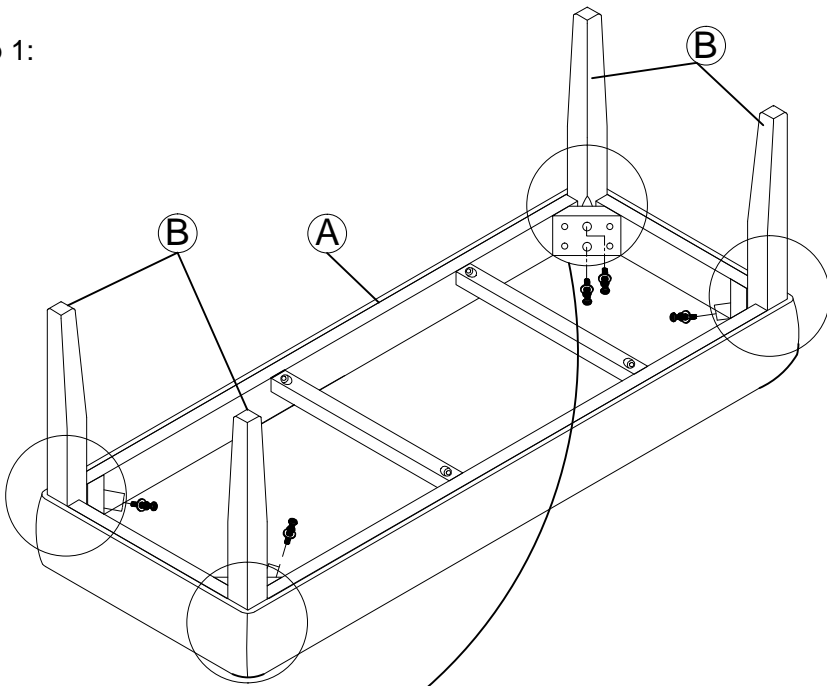

ASSEMBLY INSTRUCTION

Model : D8685BN

Description : Bench

Thank you for purchasing this quality product. Be sure to check all packing material carefully for small parts that may have come loose inside the carton during shipment.

Step 1:

PART LIST:

No.	Description	Diagram	Quantity
A	Table Top		1
B	Table Legs		4

HARDWARE LIST:

No.	Description	Diagram	size	Quantity
C	Bolt		Ø5/16" x 2-1/4"	8
D	Lock Washer		Ø5/16"	8
E	Flat Washer		Ø5/16"	8
F	Allen Key		M5	1