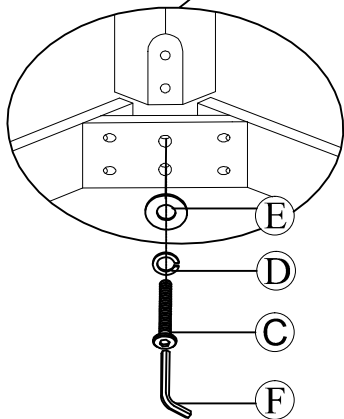

ASSEMBLY INSTRUCTION

Model : D8685BN

Description : Bench

Thank you for purchasing this quality product. Be sure to check all packing material carefully for small parts that may have come loose inside the carton during shipment.

Step 1:

PART LIST:

No.	Description	Diagram	Quantity
A	Table Top		1
B	Table Legs		4

HARDWARE LIST:

No.	Description	Diagram	size	Quantity
C	Bolt		Ø5/16" x 2-1/4"	8
D	Lock Washer		Ø5/16"	8
E	Flat Washer		Ø5/16"	8
F	Allen Key		M5	1