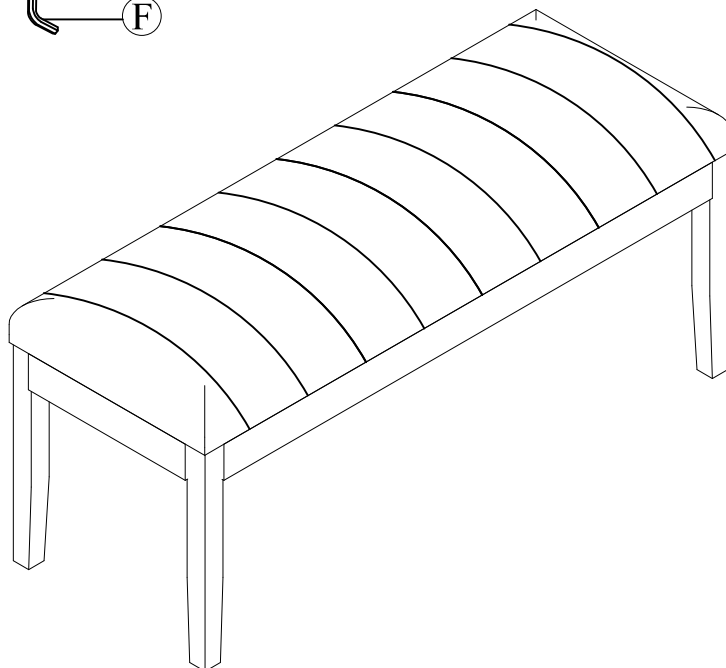

ASSEMBLY INSTRUCTION

Model : D8685BN

Description : Bench

Thank you for purchasing this quality product. Be sure to check all packing material carefully for small parts that may have come loose inside the carton during shipment.

Step 1:

PART LIST:

No.	Description	Diagram	Quantity
A	Table Top		1
B	Table Legs		4

HARDWARE LIST:

No.	Description	Diagram	size	Quantity
C	Bolt		Ø5/16" x 2-1/4"	8
D	Lock Washer		Ø5/16"	8
E	Flat Washer		Ø5/16"	8
F	Allen Key		M5	1

Finished

Made in Viet Nam