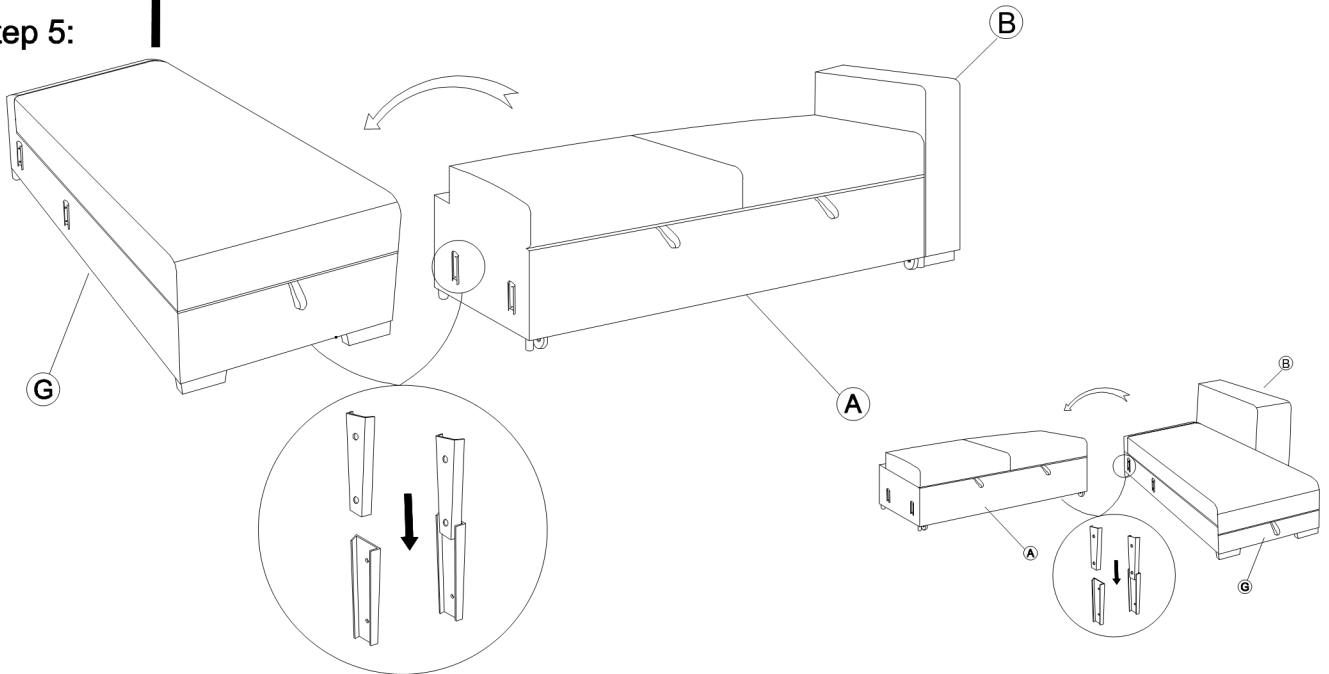

ASSEMBLY INSTRUCTION

Model:U0203-REV SOFA BED W/USB
U0203-REV CHAISE

Description:REVERSIBLE SOFA BED WITH USB PORT AND 2 ARMS
REVERSIBLE CHAISE WITH STORAGE

Thank you for purchasing this quality product. Be sure to check all packing material carefully for small parts that may have come loose inside the carton during shipment.

Step 5: