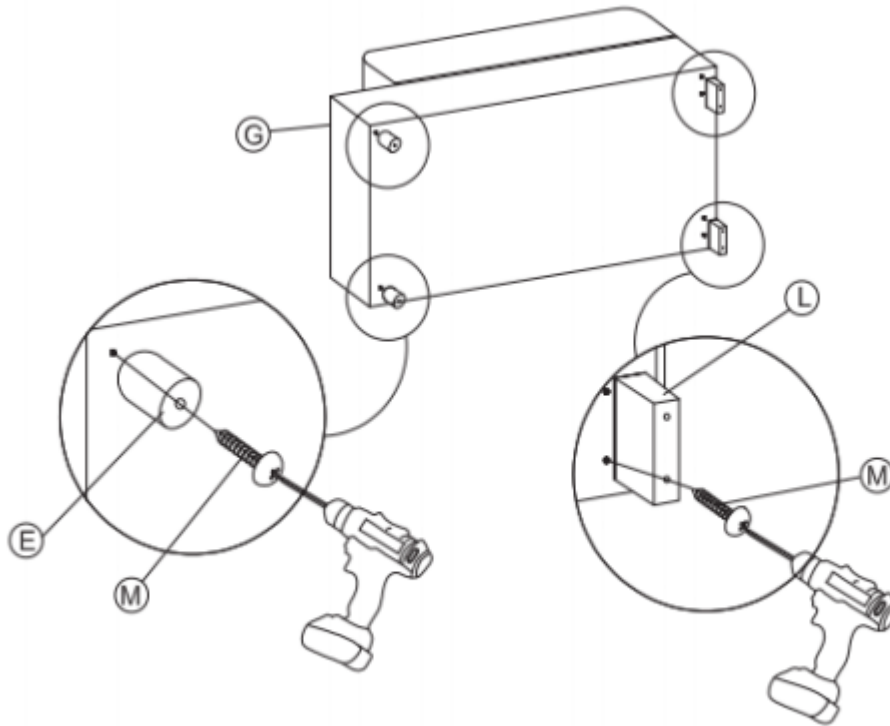

ASSEMBLY INSTRUCTION

Model:U0203-REV SOFA BED W/USB
U0203-REV CHAISE

Description:REVERSIBLE SOFA BED WITH USB PORT AND 2 ARMS
REVERSIBLE CHAISE WITH STORAGE

Thank you for purchasing this quality product. Be sure to check all packing material carefully for small parts that may have come loose inside the carton during shipment.

Step 3:

Screw up the round leg (E) and rectangle leg (L) into chaise seat (G)

Step 4: