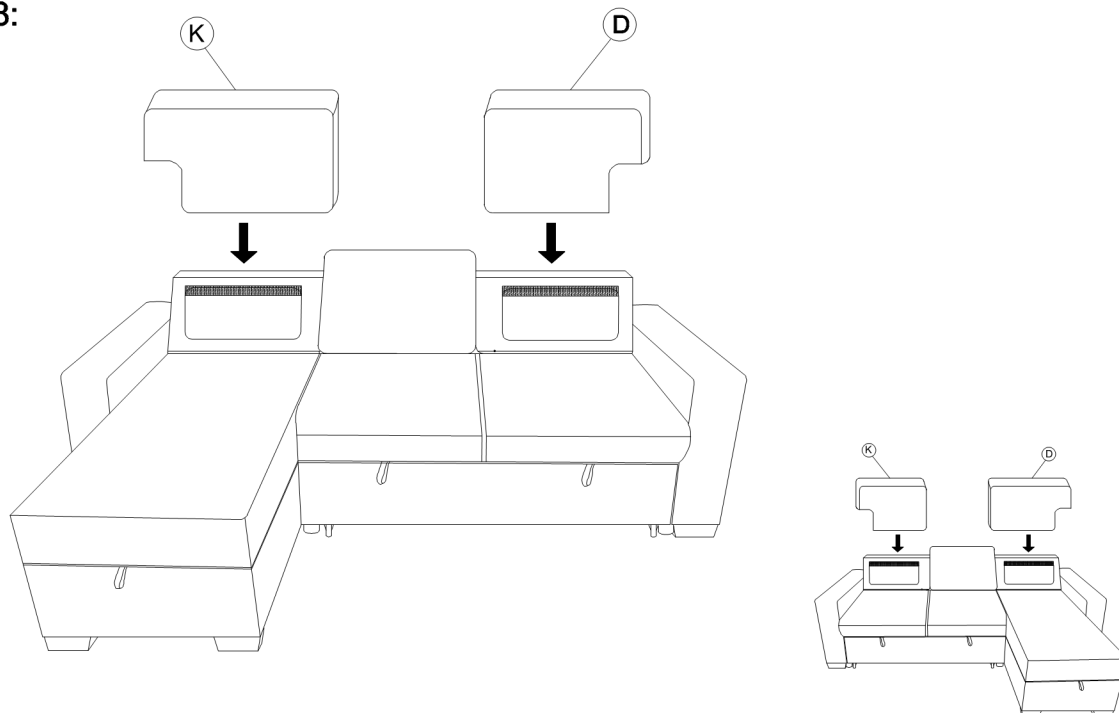

Step 8:

Put back pillow (K)(D) on the chaise seat (G) and pop-up sleeper seat (C)

Made In Vietnam