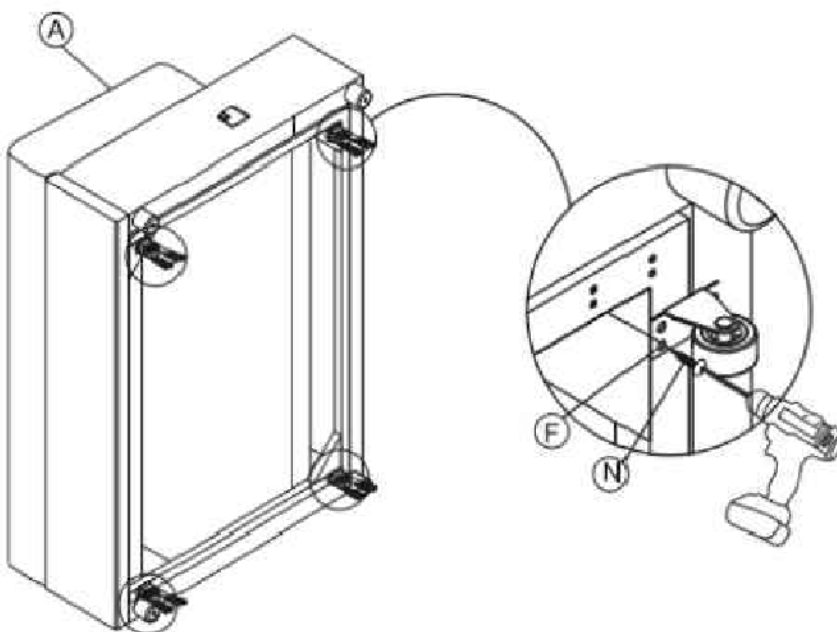

ASSEMBLY INSTRUCTION

Model:U0203-REV SOFA BED W/USB
U0203-REV CHAISE

Description:REVERSIBLE SOFA BED WITH USB PORT AND 2 ARMS
REVERSIBLE CHAISE WITH STORAGE

Thank you for purchasing this quality product. Be sure to check all packing material carefully for small parts that may have come loose inside the carton during shipment.

Step 1:

Screw up the round leg (E) into pop-up sleeper seat (A)

Step 2:

SOFA BED

PART LIST :

No.	Description	Diagram	Quantity
A	POP-UP SLEEPER SEAT		1
B	RSF ARM		1
H	LSF ARM		1
D	BACK CUSHION		1
E	ROUND LEG		6
F	ROTATING WHEEL		4
K	BACK CUSHION		1