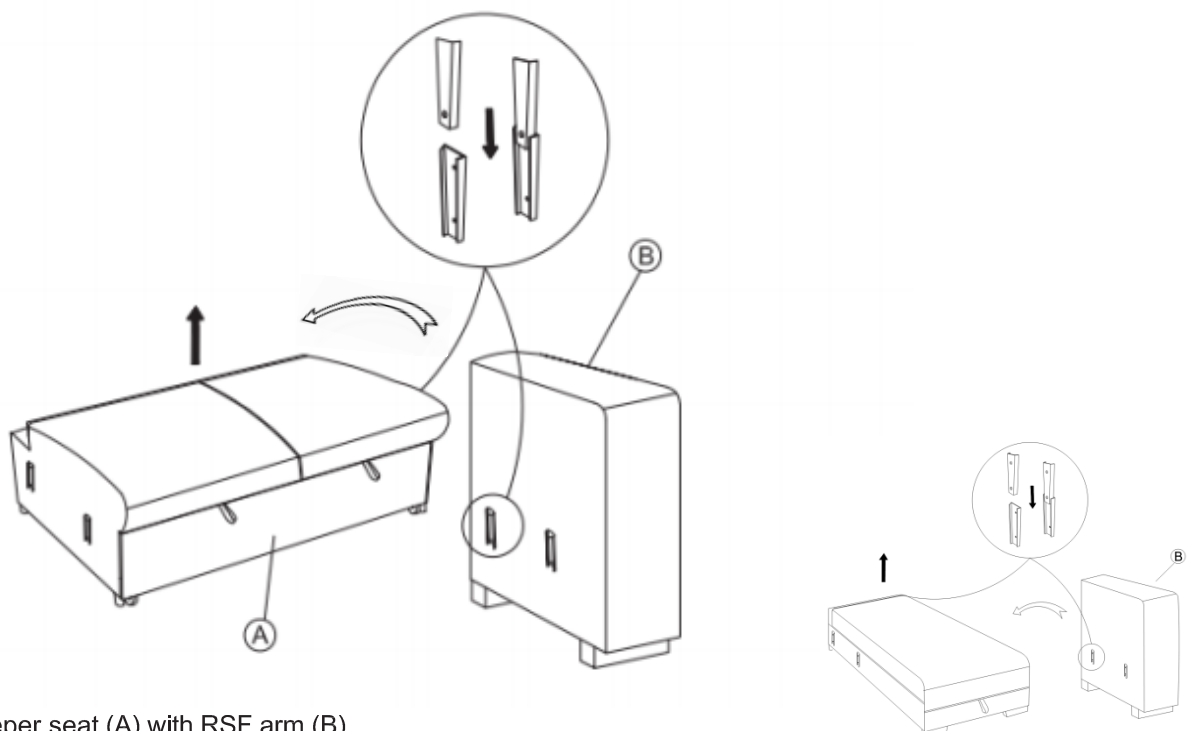

Step 1:

Screw up the round leg (E) into pop-up sleeper seat (A)

Step 2:

SOFA BED

PART LIST :

No.	Description	Diagram	Quantity
A	POP-UP SLEEPER SEAT		1
B	RSF ARM		1
H	LSF ARM		1
D	BACK CUSHION		1
E	ROUND LEG		6
F	ROTATING WHEEL		4
K	BACK CUSHION		1

ASSEMBLY INSTRUCTION

Model:U0203-REV SOFA BED W/USB
U0203-REV CHAISE

Description:REVERSIBLE SOFA BED WITH USB PORT AND 2 ARMS
REVERSIBLE CHAISE WITH STORAGE

Thank you for purchasing this quality product. Be sure to check all packing material carefully for small parts that may have come loose inside the carton during shipment.

Step 3:

Screw up the round leg (E) and rectangle leg (L) into chaise seat (G)

Step 4:

Slide pop-up sleeper seat (A) with RSF arm (B)

Made In Vietnam

ASSEMBLY INSTRUCTION

Model:U0203-REV SOFA BED W/USB
U0203-REV CHAISE

Description:REVERSIBLE SOFA BED WITH USB PORT AND 2 ARMS
REVERSIBLE CHAISE WITH STORAGE

Thank you for purchasing this quality product. Be sure to check all packing material carefully for small parts that may have come loose inside the carton during shipment.