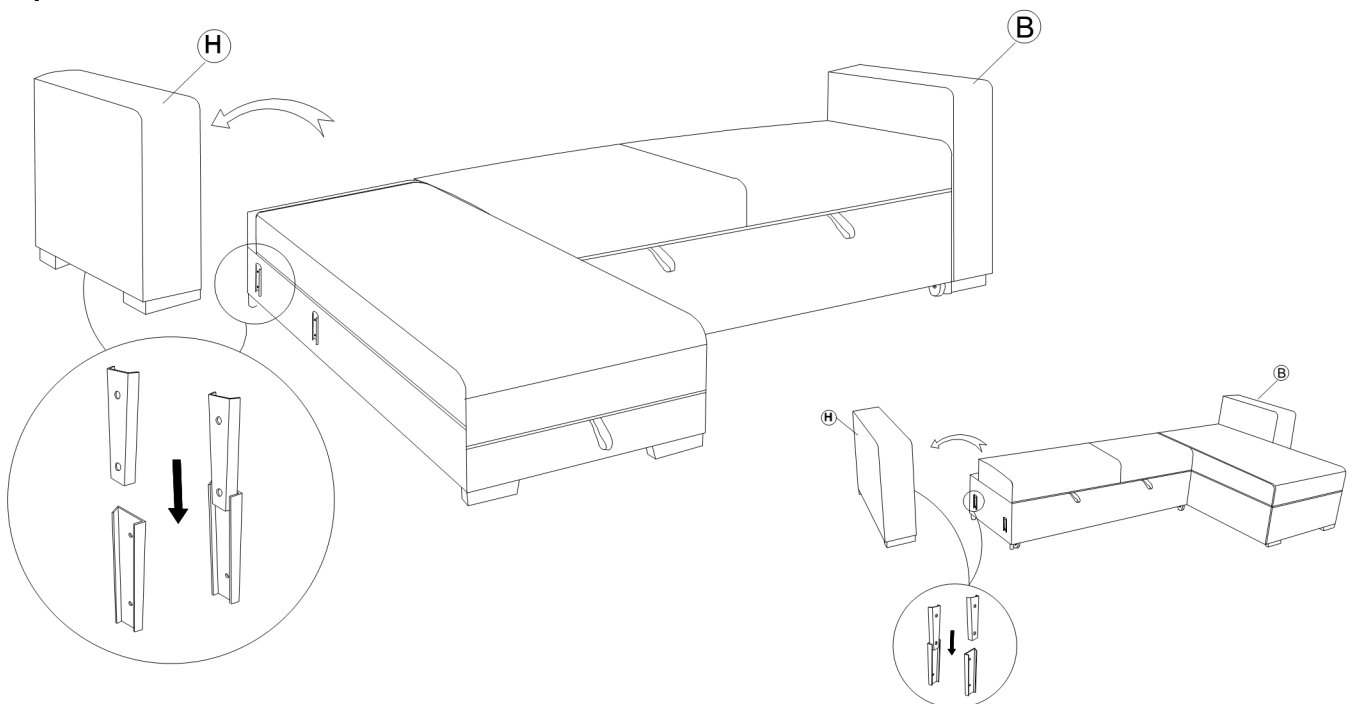

Step 3:

Screw up the round leg (E) and rectangle leg (L) into chaise seat (G)

Step 4:

Slide pop-up sleeper seat (A) with RSF arm (B)

Made In Vietnam

ASSEMBLY INSTRUCTION

Model:U0203-REV SOFA BED W/USB
U0203-REV CHAISE

Description:REVERSIBLE SOFA BED WITH USB PORT AND 2 ARMS
REVERSIBLE CHAISE WITH STORAGE

Thank you for purchasing this quality product. Be sure to check all packing material carefully for small parts that may have come loose inside the carton during shipment.

Step 5:

Slide chaise seat (G) with pop-up sleeper seat (A), either in left side or right side to be reversible

Step 6:

Slide LSF arm (H) with chaise seat (G)

Made In Vietnam

ASSEMBLY INSTRUCTION

Model:U0203-REV SOFA BED W/USB
U0203-REV CHAISE