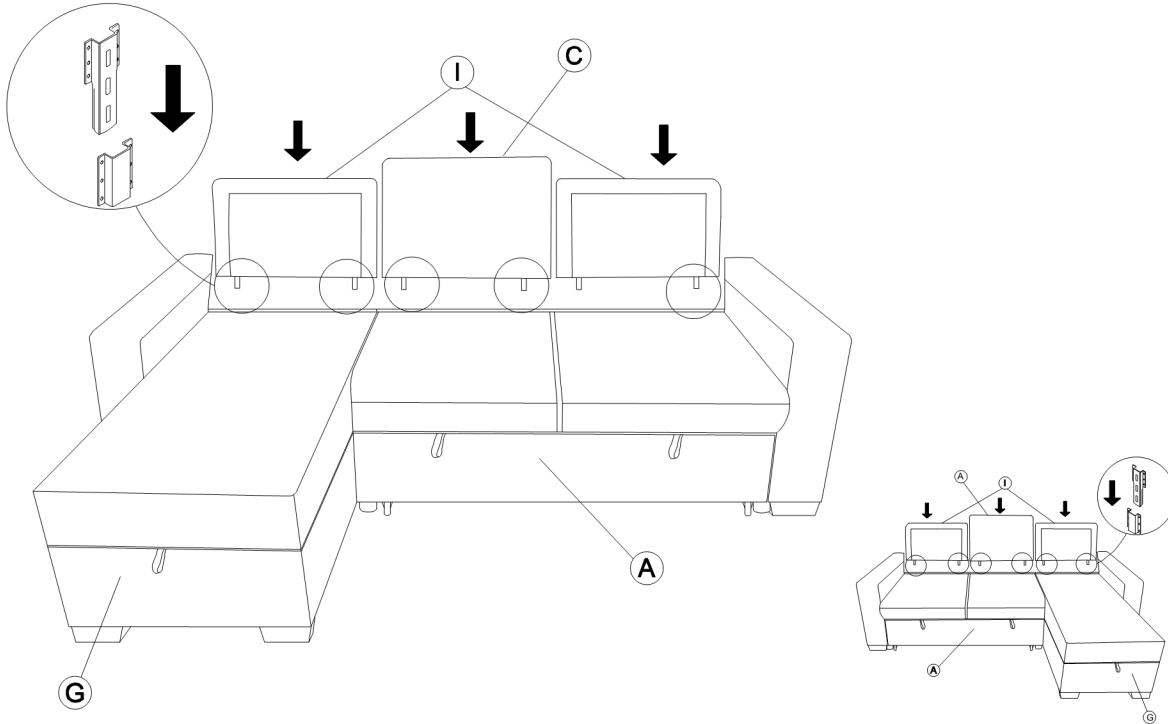

ASSEMBLY INSTRUCTION

Model:U0203-REV SOFA BED W/USB
U0203-REV CHAISE

Description:REVERSIBLE SOFA BED WITH USB PORT AND 2 ARMS
REVERSIBLE CHAISE WITH STORAGE

Thank you for purchasing this quality product. Be sure to check all packing material carefully for small parts that may have come loose inside the carton during shipment.

Step 7:

Slide back rest (I) and (C) with chaise seat (G) and pop-up sleeper seat (C)