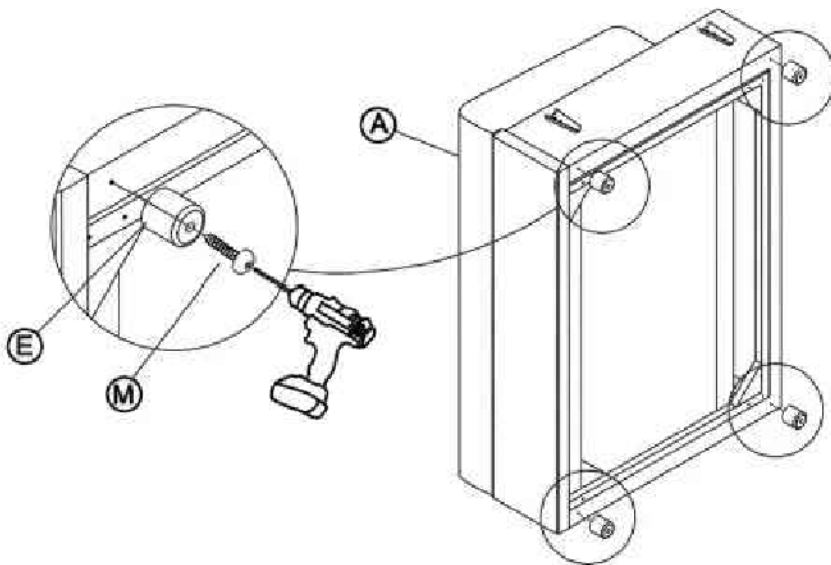

ASSEMBLY INSTRUCTION

Model:U0203-REV SOFA BED W/USB
U0203-REV CHAISE

Description:REVERSIBLE SOFA BED WITH USB PORT AND 2 ARMS
REVERSIBLE CHAISE WITH STORAGE

Thank you for purchasing this quality product. Be sure to check all packing material carefully for small parts that may have come loose inside the carton during shipment.

Step 1:

Screw up the round leg (E) into pop-up sleeper seat (A)

Step 2:

SOFA BED

PART LIST :

No.	Description	Diagram	Quantity
A	POP-UP SLEEPER SEAT		1
B	RSF ARM		1
H	LSF ARM		1
D	BACK CUSHION		1
E	ROUND LEG		6
F	ROTATING WHEEL		4
K	BACK CUSHION		1