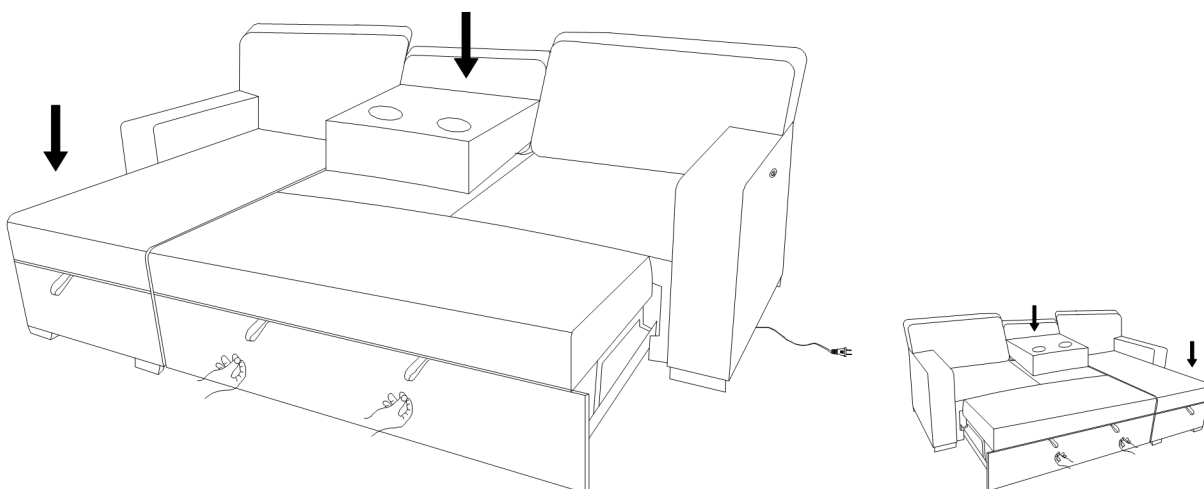

Description:REVERSIBLE SOFA BED WITH USB PORT AND 2 ARMS
REVERSIBLE CHAISE WITH STORAGE

Thank you for purchasing this quality product. Be sure to check all packing material carefully for small parts that may have come loose inside the carton during shipment.

Step 9:

Pull out USB port from RSF arm (B)

Step 10:

The middle is drop down table,can pull it. Finally, we finish set-up this sofa

Made In Vietnam