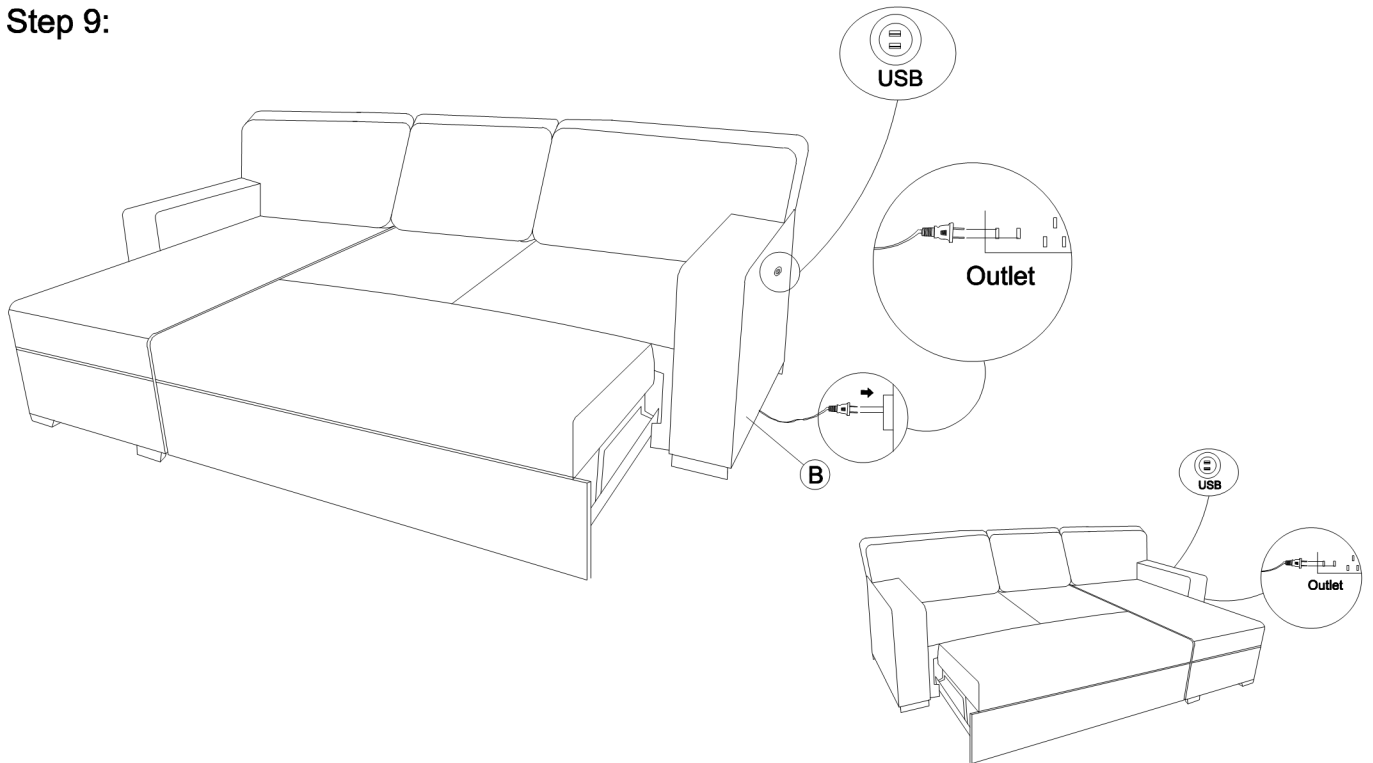

Description:REVERSIBLE SOFA BED WITH USB PORT AND 2 ARMS
REVERSIBLE CHAISE WITH STORAGE

Thank you for purchasing this quality product. Be sure to check all packing material carefully for small parts that may have come loose inside the carton during shipment.

Step 7:

Slide back rest (I) and (C) with chaise seat (G) and pop-up sleeper seat (C)

Step 8:

Put back pillow (K)(D) on the chaise seat (G) and pop-up sleeper seat (C)

Made In Vietnam

ASSEMBLY INSTRUCTION

Model:U0203-REV SOFA BED W/USB
U0203-REV CHAISE

Step 9:

Pull out USB port from RSF arm (B)

Step 10:

The middle is drop down table,can pull it. Finally, we finish set-up this sofa

Made In Vietnam