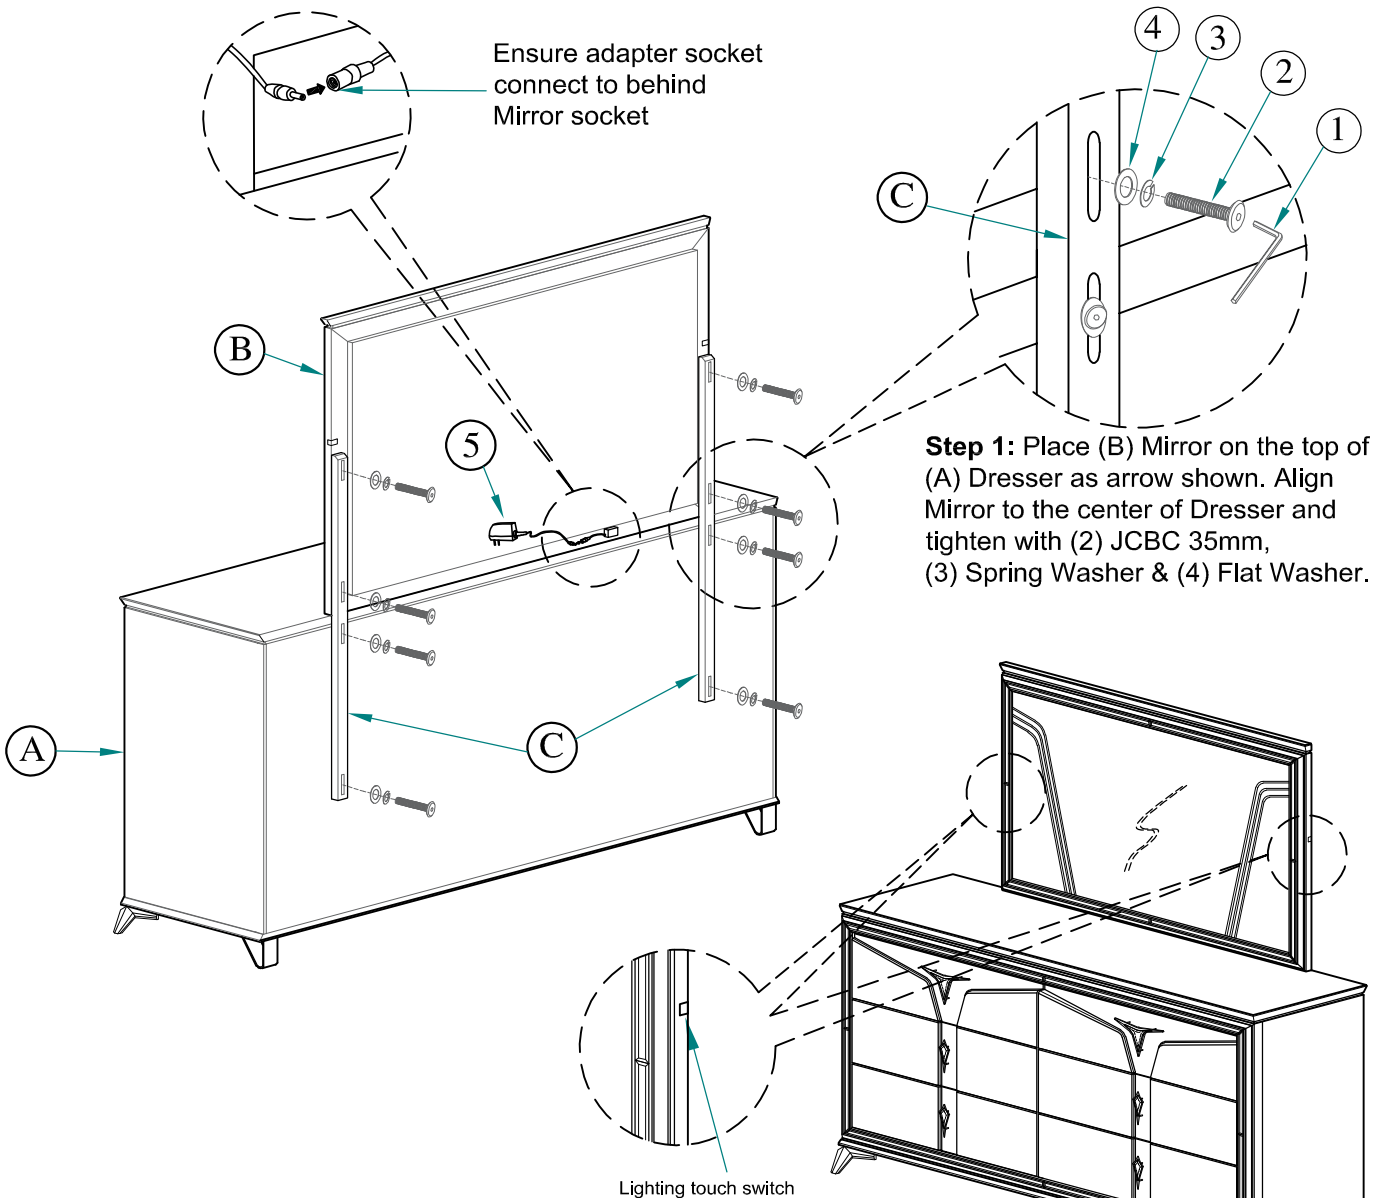

ASSEMBLY INSTRUCTION

GLOBAL FURNITURE USA

MODEL : 9828 ROMO

DESCRIPTION : ROMO-WHITE-DR / ROMO-WHITE-MR W/LED

Thank you for purchasing this quality product. Be sure to check all packing material carefully for small parts which may have loose inside the carton during shipment. Identify and count all parts and compare with the parts list below.

PART LIST#

NO	NAME	PART	QTY
A	Dresser		1pc
B	Mirror		1pc
C	Mirror Support		2pcs

HARDWARE LIST#

NO	NAME	PART	QTY
1	Allen key 4mm		1pc
2	JCBC M6 x 35mm		8pcs
3	M6 Spring washer		8pcs
4	¼" Flat washer		8pcs
5	AC/DC Adapter		1pc

HARDWARE LOCATED IN MIRROR BOX

Assembly completed.