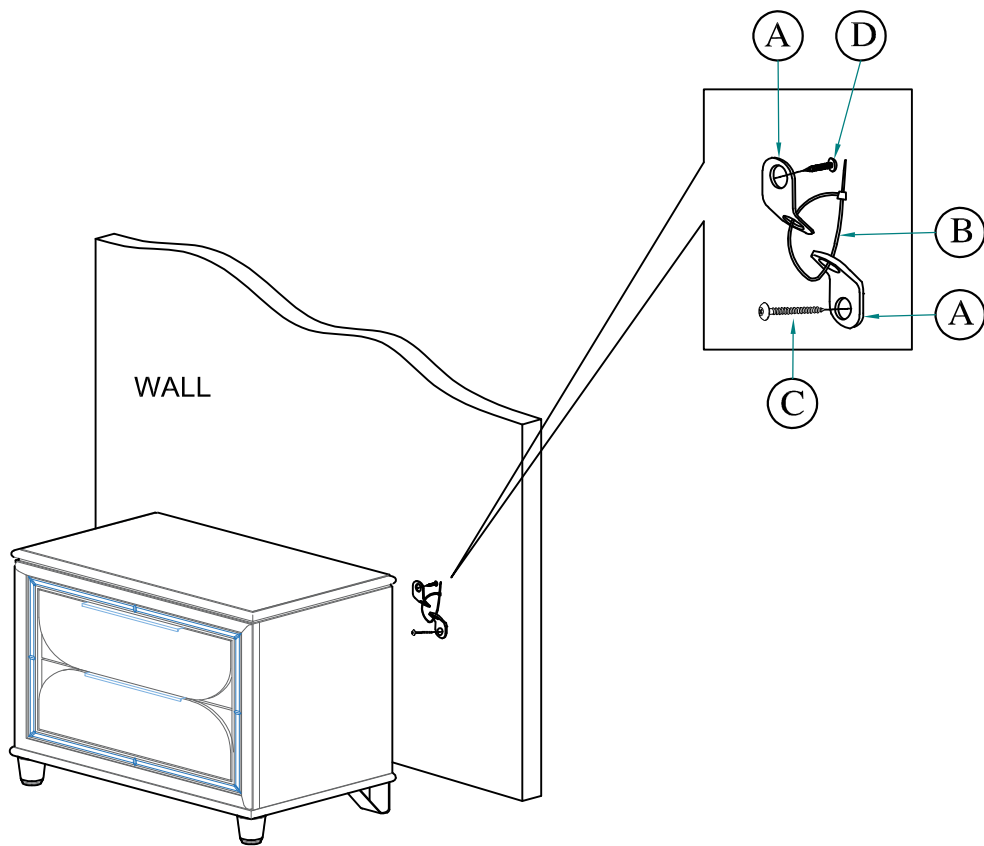

### PART LIST#

NO	DRAWING	DESCRIPTION	QTY
A		Night Stand	1pc
B		Bun Foot	2pcs
C		Metal Leg	2pcs

### HARDWARE LIST#

NO	NAME	PART	QTY
1	Allen Key		1pc
2	JCBC - M6 x 20mm		4pcs
3	M6 Spring Washer		4pcs
4	M6 Flat Washer		4pcs

Assembly completed

**HARDWARE LIST (ANTI TIPPING)**

NO	NAME	PART	QTY
A	Bracket		2pcs
B	Tie Wrap		1pc
C	Long Screw		1pc
D	Short Screw		1pc

**Assembly completed**