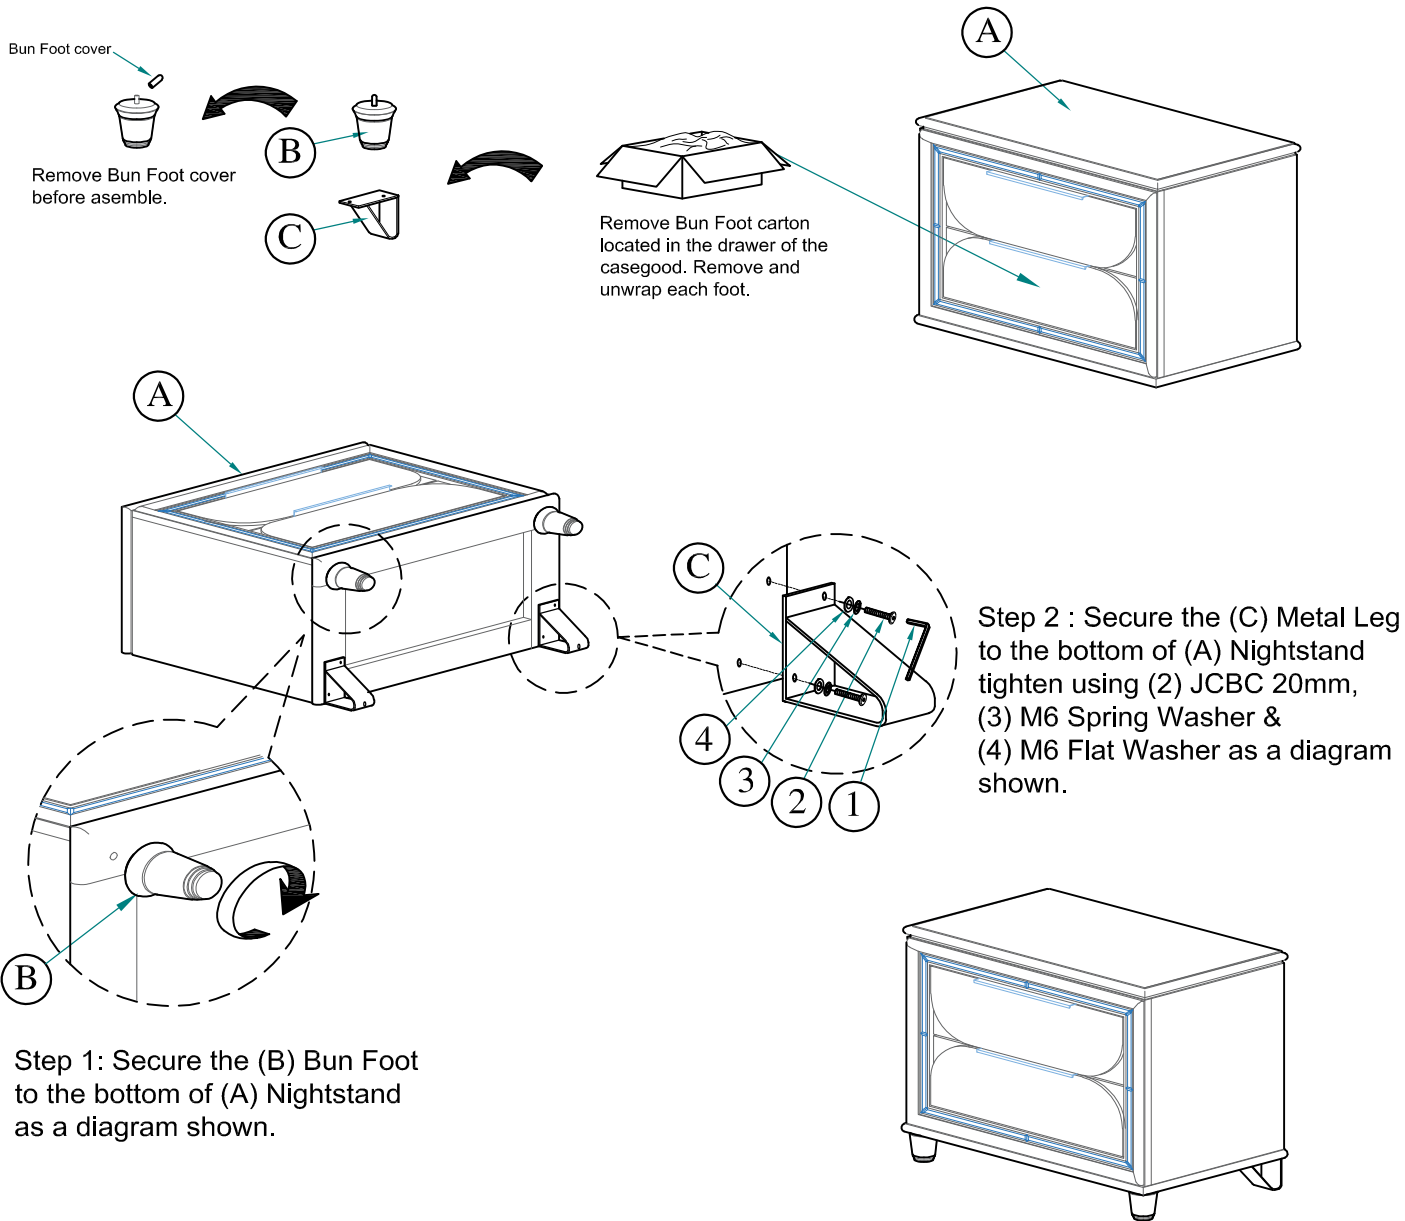

# ASSEMBLY INSTRUCTION

GLOBAL FURNITURE USA

**MODEL : 9827 CALEB**  
**DESCRIPTION : CALEB-SILVER-NS**  
**CALEB-WHITE-NS**

Thank you for purchasing this quality product. Be sure to check all packing material carefully for small parts which may have loose inside the carton during shipment. Identify and count all parts and compare with the parts list below.

### PART LIST#

NO	DRAWING	DESCRIPTION	QTY
A		Night Stand	1pc
B		Bun Foot	2pcs
C		Metal Leg	2pcs

### HARDWARE LIST#

NO	NAME	PART	QTY
1	Allen Key		1pc
2	JCBC - M6 x 20mm		4pcs
3	M6 Spring Washer		4pcs
4	M6 Flat Washer		4pcs

Assembly completed

**HARDWARE LIST (ANTI TIPPING)**

NO	NAME	PART	QTY
A	Bracket		2pcs
B	Tie Wrap		1pc
C	Long Screw		1pc
D	Short Screw		1pc