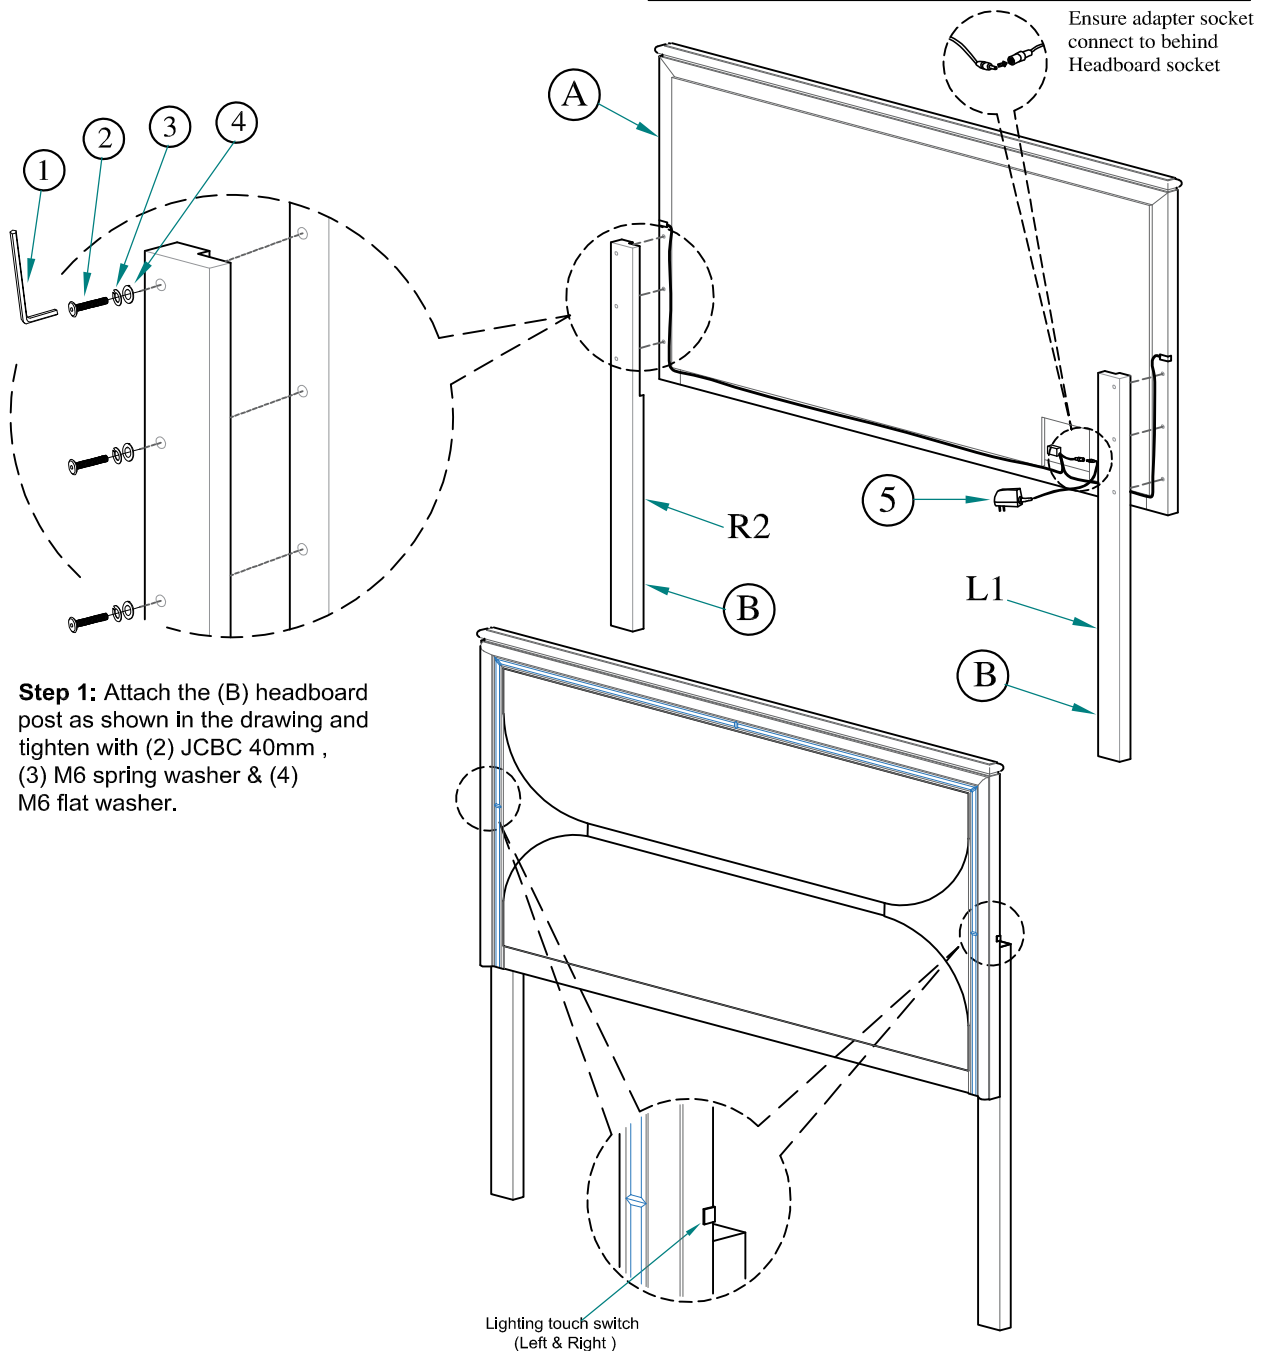

# ASSEMBLY INSTRUCTION

GLOBAL FURNITURE USA

**MODEL : 9827 CALEB**

**DESCRIPTION : CALEB-SILVER-QB-HB W/LED  
CALEB-WHITE-QB-HB W/LED**

Thank you for purchasing this quality product. Be sure to check all packing material carefully for small parts which may have loose inside the carton during shipment. Identify and count all parts and compare with the parts list below.

**PART LIST#**

NO	NAME	PART	QTY
A	Headboard		1pc
B	Headboard Post - (L/R)		2pcs

**HARDWARE LIST#**

NO	NAME	PART	QTY
1	Allen key		1pc
2	JCBC 40mm		6pcs
3	M6 Spring washer		6pcs
4	M6 Flat washer		6pcs
5	AC/DC Adapter		1pc

**HARDWARE LOCATED IN HEADBOARD BOX**

**Step 1:** Attach the (B) headboard post as shown in the drawing and tighten with (2) JCBC 40mm , (3) M6 spring washer & (4) M6 flat washer.