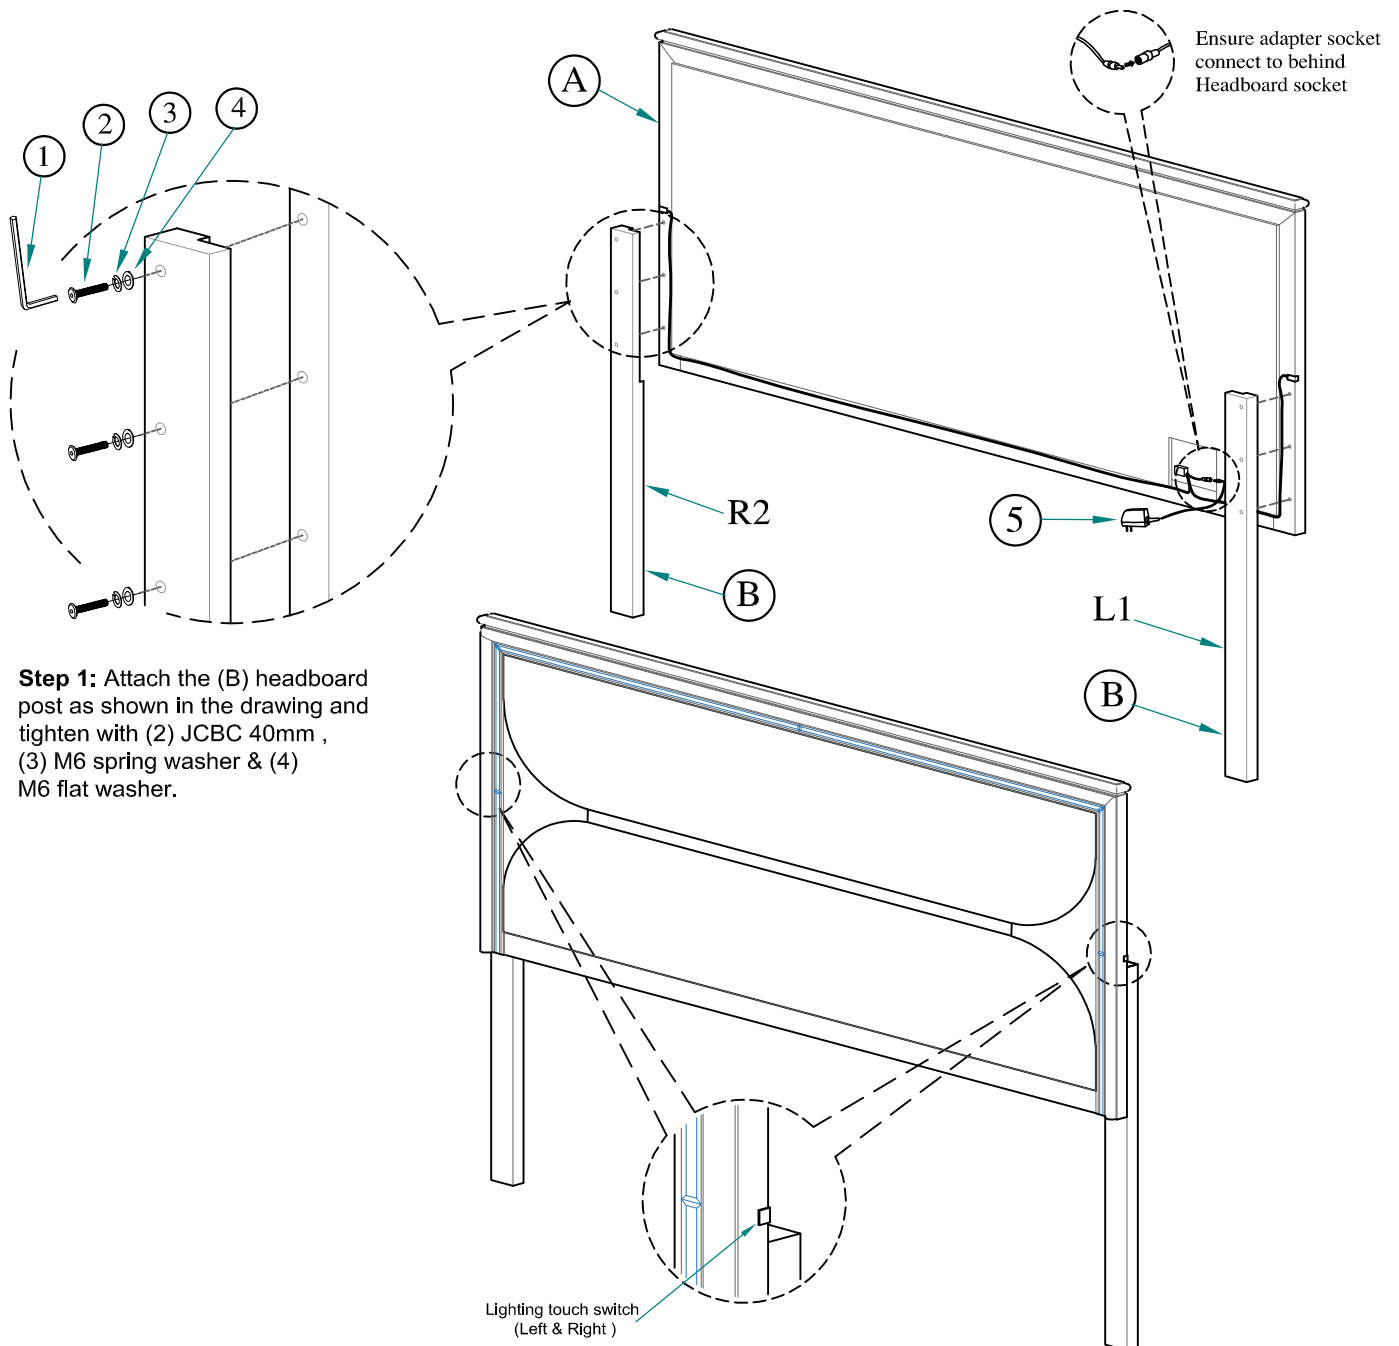

ASSEMBLY INSTRUCTION

GLOBAL FURNITURE USA

MODEL : 9827 CALEB

**DESCRIPTION : CALEB-SILVER-KB-HB W/LED
CALEB-WHITE-KB-HB W/LED**

Thank you for purchasing this quality product. Be sure to check all packing material carefully for small parts which may have loose inside the carton during shipment. Identify and count all parts and compare with the parts list below.

PART LIST#

NO	NAME	PART	QTY
A	Headboard		1pc
B	Headboard Post - (L/R)		2pcs

HARDWARE LIST#

NO	NAME	PART	QTY
1	Allen key		1pc
2	JCBC 40mm		6pcs
3	M6 Spring washer		6pcs
4	M6 Flat washer		6pcs
5	AC/DC Adapter		1pc

HARDWARE LOCATED IN HEADBOARD BOX

Step 1: Attach the (B) headboard post as shown in the drawing and tighten with (2) JCBC 40mm , (3) M6 spring washer & (4) M6 flat washer.