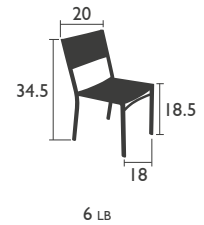

## SEATS - dining height

### 7901 - CHAIR

Aluminium frame

Batyline® OTF outdoor fabric seat and backrest: tearproof, stain-resistant, mold-resistant, shape-retention

Stacking: x 10 (stacked height: 48")

Available colors p. 1a