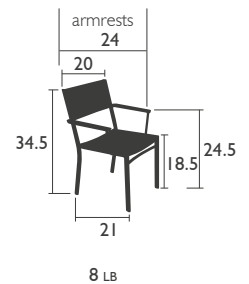

## SEATS - dining height

### 7901 - CHAIR

Aluminium frame

Batyline® OTF outdoor fabric seat and backrest: tearproof, stain-resistant, mold-resistant, shape-retention

Stacking: x 10 (stacked height: 48")

Available colors p. 1a

## LOW seat

# COSTA (continued)

HIGH table

7950 - HIGH TABLE 31 X 31 INCH  
Aluminium frame and table top  
Stainless steel screws

COSTA  
LOW ARMCHAIR  
P. 45