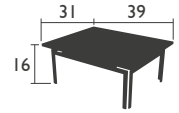

## LOW table

7960 - LOW TABLE 39 X 31 INCH  
Aluminium frame and table top  
Stainless steel screws

33 LB