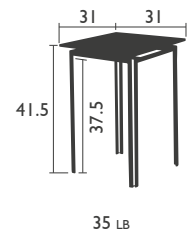

COSTA
LOW ARMCHAIR
P. 45