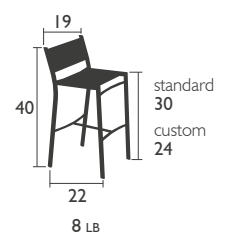

COSTA

SEATS - dining height

7901 - CHAIR

Aluminium frame

Batyline® OTF outdoor fabric seat and backrest: tearproof, stain-resistant, mold-resistant, shape-retention

Stacking: x 10 (stacked height: 48")

Available colors p. 1a

7902 - ARMCHAIR

Aluminium frame

Batyline® OTF outdoor fabric seat and backrest: tearproof, stain-resistant, mold-resistant, shape-retention

Stacking: x 7 (stacked height: 45")

Available colors p. 1a

LOW seat

7904 - LOW ARMCHAIR

Aluminium frame

Batyline® OTF outdoor fabric seat and backrest: tearproof, stain-resistant, mold-resistant, shape-retention

Stacking: x 5 (stacked height: 36")

Available colors p. 1a

HIGH stool

7903 - HIGH STOOL

Aluminium frame

Batyline® OTF outdoor fabric seat and backrest: tearproof, stain-resistant, mold-resistant, shape-retention

Available colors p. 1a