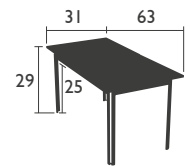

## LOW table

7960 - LOW TABLE 39 X 31 INCH  
Aluminium frame and table top  
Stainless steel screws

33 LB

## TABLES - dining height

8143 - TABLE 31 X 31 INCH  
Aluminium frame and table top  
Stainless steel screws

32 LB

8160 - TABLE 63 X 31 INCH  
Aluminium frame and table top  
Stainless steel screws

46 LB

8147 - TABLE WITH EXTENSION 63/95 X 35 INCH  
Aluminium frame and table top  
Stainless steel screws

# COSTA (continued)

HIGH table

7950 - HIGH TABLE 31 X 31 INCH  
Aluminium frame and table top  
Stainless steel screws

COSTA  
LOW ARMCHAIR  
P. 45