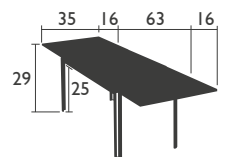

## LOW table

7960 - LOW TABLE 39 X 31 INCH  
Aluminium frame and table top  
Stainless steel screws

33 LB

## TABLES - dining height

8143 - TABLE 31 X 31 INCH  
Aluminium frame and table top  
Stainless steel screws

32 LB

8160 - TABLE 63 X 31 INCH  
Aluminium frame and table top  
Stainless steel screws

46 LB

8147 - TABLE WITH EXTENSION 63/95 X 35 INCH  
Aluminium frame and table top  
Stainless steel screws