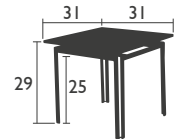

## LOW table

7960 - LOW TABLE 39 X 31 INCH  
Aluminium frame and table top  
Stainless steel screws

33 LB

## TABLES - dining height

8143 - TABLE 31 X 31 INCH  
Aluminium frame and table top  
Stainless steel screws

32 LB

8160 - TABLE 63 X 31 INCH  
Aluminium frame and table top  
Stainless steel screws

46 LB

8147 - TABLE WITH EXTENSION 63/95 X 35 INCH  
Aluminium frame and table top  
Stainless steel screws