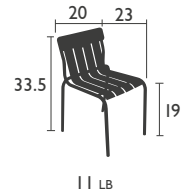

# STRIPE

DESIGNED BY MATALI CRASSET

EXCLUSIVELY FOR  
COMMERCIAL  
MARKETS

SEAT - dining height

## 3260 - CHAIR

Aluminium tube frame

Backrest and seat made from curved extruded aluminium slats

Handle on the rear of the backrest for easier operation

Stacking: x 8 (stacked height: 41")

BIBLIOTHÈQUE DE LA CITÉ  
GENÈVE, SWITZERLAND