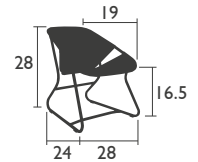

1704 - ARMCHAIR

Aluminium tube frame Ø 1"

Criss Cross Weave made from outdoor polyethylene synthetic fibers

Available colors:

○ 170401
Cotton White
Cotton White weave

● 170426
Storm Grey
Slate weave

● 170444
Plum
Plum weave

● 170482
Cactus
Cactus weave

NEW

10 LB