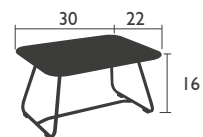

SIXTIES

DESIGNED BY FRÉDÉRIC SOFIA

SEAT - dining height

1701 - CHAIR

Aluminium tube frame Ø 1"

Criss Cross Weave made from outdoor polyethylene synthetic fibers

Available colors:

○ 170101
Cotton White
Cotton White weave

● 170126
Storm Grey
Slate weave

● 170144
Plum
Plum weave

● 170182
Cactus
Cactus weave

NEW

6 LB

LOW seats

1704 - ARMCHAIR

Aluminium tube frame Ø 1"

Criss Cross Weave made from outdoor polyethylene synthetic fibers

Available colors:

○ 170401
Cotton White
Cotton White weave

● 170426
Storm Grey
Slate weave

● 170444
Plum
Plum weave

● 170482
Cactus
Cactus weave

NEW

10 LB

1705 - BENCH

Aluminium tube frame Ø 1"

Criss Cross Weave made from outdoor polyethylene synthetic fibers

Available colors:

○ 170501
Cotton White
Cotton White weave

● 170526
Storm Grey
Slate weave

● 170544
Plum
Plum weave

● 170582
Cactus
Cactus weave

NEW

15 LB

LOW table

1720 - LOW TABLE

Tubular steel frame

Steel table top

15 LB