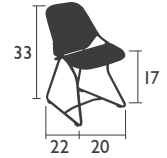

# SIXTIES

DESIGNED BY FRÉDÉRIC SOFIA

SEAT - dining height

## 1701 - CHAIR

Aluminium tube frame Ø 1"

Criss Cross Weave made from outdoor polyethylene synthetic fibers

Available colors:

○ 170101  
Cotton White  
Cotton White weave

● 170126  
Storm Grey  
Slate weave

● 170144  
Plum  
Plum weave

● 170182  
Cactus  
Cactus weave

NEW

6 LB

LOW seats