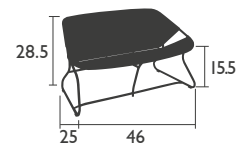

## 1705 - BENCH

Aluminium tube frame Ø 1"

Criss Cross Weave made from outdoor polyethylene synthetic fibers

Available colors:

○ 170501  
Cotton White  
Cotton White weave

● 170526  
Storm Grey  
Slate weave

● 170544  
Plum  
Plum weave

● 170582  
Cactus  
Cactus weave

NEW

15 LB

LOW table