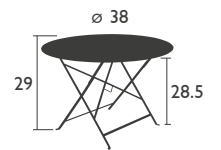

# FLORÉAL

TABLES - dining height

0230 - TABLE Ø 24 INCH

Steel base

Perforated, Electrogalvanized steel sheet table top

13 LB

0234 - TABLE Ø 30 INCH

Parasol hole Ø 1.614"

Steel base

Perforated, Electrogalvanized steel sheet table top

22 LB

0236 - TABLE Ø 38 INCH

Parasol hole Ø 1.614"

Steel base

Perforated, Electrogalvanized steel sheet table top

26 LB