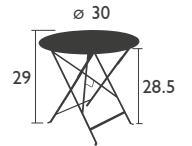

# FLORÉAL

TABLES - dining height

0230 - TABLE Ø 24 INCH

Steel base

Perforated, Electrogalvanized steel sheet table top

13 LB

0234 - TABLE Ø 30 INCH

Parasol hole Ø 1.614"

Steel base

Perforated, Electrogalvanized steel sheet table top

22 LB

0236 - TABLE Ø 38 INCH

Parasol hole Ø 1.614"

Steel base

Perforated, Electrogalvanized steel sheet table top

26 LB