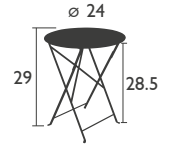

# FLORÉAL

TABLES - dining height

0230 - TABLE Ø 24 INCH

Steel base

Perforated, Electrogalvanized steel sheet table top

13 LB

0234 - TABLE Ø 30 INCH

Parasol hole Ø 1.614"

Steel base

Perforated, Electrogalvanized steel sheet table top

22 LB

0236 - TABLE Ø 38 INCH

Parasol hole Ø 1.614"

Steel base

Perforated, Electrogalvanized steel sheet table top

26 LB