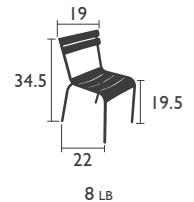

LUXEMBOURG

DESIGN FRÉDÉRIC SOFIA

SEATS - dining height

4101 - CHAIR

Aluminium tube frame

Backrest and seat made from curved aluminium slats

Stacking: x 10 (stacked height: 48")

Accessories: Basics rectangular cushion & Basics Skin cushion p.121

4102 - ARMCHAIR

Aluminium tube frame

Backrest, seat and armrests made from curved aluminium slats

Stacking: x 4 (stacked height: 39")

Stacking: x 6 (stacked height: 42")

Stacking: x 8 (stacked height: 38")

Stacking: x 6 (stacked height: 42")

Stacking: x 8 (stacked height: 46")

Accessories: Basics rectangular cushion & Basics Skin cushion p.121

EXCLUSIVELY FOR
COMMERCIAL
MARKETS

4122 - **STEEL** ARMCHAIR

Tubular steel frame

11 LB

LUXEMBOURG (continued)

DESIGNED BY FRÉDÉRIC SOFIA

TABLES - dining height (continued)

4134 - PEDESTAL TABLE 31 X 31 INCH

Parasol hole (pole = Ø 1.457")

Aluminium tube frame

Aluminum base, steel ballast