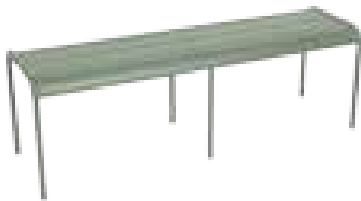

Backrest, seat, and armrests made from curved steel slats

Stacking: x 4 (stacked height: 39")

Accessories: Basics rectangular cushion & Basics Skin cushion p.121

LUXEMBOURG (continued)

DESIGNED BY FRÉDÉRIC SOFIA

BENCHES

4115 - 2/3 SEATER BENCH WITH BACKREST

Aluminium tube frame
Backrest and seat made from curved aluminium slats
Stacking: x 4 (stacked height: 39")

23 LB

4110 - 3/4 SEATER BENCH

Aluminium tube frame
Seat made from curved aluminium slats

15 LB

LOW seats

4104 - LOW ARMCHAIR

Aluminium tube frame
Backrest, seat and armrests made from curved aluminium slats
Stacking: x 6 (stacked height: 33")

Accessories: Basics cushion p.122

13 LB

EXCLUSIVELY FOR
COMMERCIAL
MARKETS