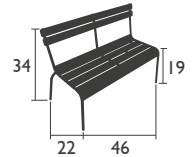

Stacking: x 6 (stacked height: 42")

Stacking: x 8 (stacked height: 46")

Accessories: Basics rectangular cushion & Basics Skin cushion p.121

EXCLUSIVELY FOR
COMMERCIAL
MARKETS

4122 - **STEEL** ARMCHAIR

Tubular steel frame

Backrest, seat, and armrests made from curved steel slats

Stacking: x 4 (stacked height: 39")

Accessories: Basics rectangular cushion & Basics Skin cushion p.121

LUXEMBOURG (continued)

DESIGNED BY FRÉDÉRIC SOFIA

BENCHES

4115 - 2/3 SEATER BENCH WITH BACKREST

Aluminium tube frame
Backrest and seat made from curved aluminium slats
Stacking: x 4 (stacked height: 39")

23 LB

4110 - 3/4 SEATER BENCH

Aluminium tube frame
Seat made from curved aluminium slats