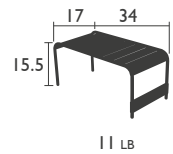

Aluminium tube frame

Aluminium slatted table top

HIGH tables

4140 - HIGH PEDESTAL TABLE 31 X 31 INCH

Parasol hole (pole = Ø 1.457")

Aluminium tube frame

Aluminium slatted table top

4141 - HIGH TABLE 29 X 50 INCH

Aluminium tube frame

Aluminium slatted table top

Comes with two handbag hooks

LUXEMBOURG (continued)

DESIGNED BY FRÉDÉRIC SOFIA

LOW tables

4160 - SMALL LOW TABLE/FOOTREST
Aluminium tube frame
Aluminium slatted table top

4161 - LARGE LOW TABLE
GARDEN BENCH
Aluminium tube frame
Aluminium slatted table top

SIDE BAR

4164 - SIDE BAR/TROLLEY
Removable aluminium table top
Aluminium tube frame
Aluminium sheet table top

MINIATURE