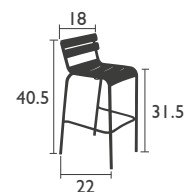

24 LB

4166 - ROCKING CHAIR

Aluminium tube frame
Backrest, seat and armrests made from curved aluminium slats

19 LB

HIGH seat

4103 - HIGH STOOL

Aluminium tube frame
Backrest and seat made from curved aluminium slats
Stacking: x 6 (stacked height: 47")

11 LB

LUXEMBOURG (continued)

DESIGNED BY FRÉDÉRIC SOFIA

TABLES - dining height (continued)

4134 - PEDESTAL TABLE 31 X 31 INCH

Parasol hole (pole = Ø 1.457")

Aluminium tube frame

Aluminum base, steel ballast