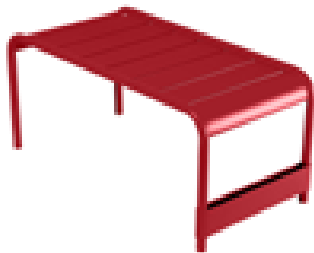

Aluminium tube frame

Aluminium slatted table top

HIGH tables

4140 - HIGH PEDESTAL TABLE 31 X 31 INCH

Parasol hole (pole = Ø 1.457")

Aluminium tube frame

Aluminium slatted table top

4141 - HIGH TABLE 29 X 50 INCH

Aluminium tube frame

Aluminium slatted table top

Comes with two handbag hooks

LUXEMBOURG (continued)

DESIGNED BY FRÉDÉRIC SOFIA

LOW tables

4160 - SMALL LOW TABLE/FOOTREST
Aluminium tube frame
Aluminium slatted table top

4161 - LARGE LOW TABLE
GARDEN BENCH
Aluminium tube frame
Aluminium slatted table top

SIDE BAR

4164 - SIDE BAR/TROLLEY
Removable aluminium table top
Aluminium tube frame
Aluminium sheet table top

MINIATURE