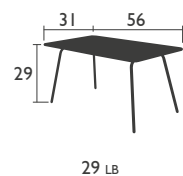

11 LB

LUXEMBOURG (continued)

DESIGNED BY FRÉDÉRIC SOFIA

TABLES - dining height (continued)

4134 - PEDESTAL TABLE 31 X 31 INCH

Parasol hole (pole = Ø 1.457")

Aluminium tube frame

Aluminum base, steel ballast

Aluminium slatted table top

4135 - 4-LEGGED TABLE 31 X 31 INCH

Parasol hole Ø 1.614"

Aluminium tube frame

Aluminium slatted table top

EXCLUSIVELY FOR
COMMERCIAL
MARKETS

4138 -PEDESTAL TABLE 28 X 28 INCH

SOLID TABLE TOP

Aluminium tube frame

Aluminum base, steel ballast

Aluminium sheet table top

4133 - TABLE 56 X 31 INCH

Parasol hole Ø 1.614"

Aluminium tube frame

Aluminium slatted table top

LUXEMBOURG
CHAIR
P. 77

LUXEMBOURG (continued)

DESIGNED BY FRÉDÉRIC SOFIA

TABLES - dining height

4136 - TABLE 65 X 39 INCH

6 PEOPLE

Aluminium tube frame

Aluminium slatted table top

4132 - TABLE 81 X 39 INCH