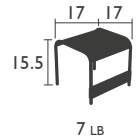

Stacking: x 6 (stacked height: 42")

Stacking: x 8 (stacked height: 46")

Accessories: Basics rectangular cushion & Basics Skin cushion p.121

EXCLUSIVELY FOR
COMMERCIAL
MARKETS

4122 - **STEEL** ARMCHAIR

Tubular steel frame

LUXEMBOURG (continued)

DESIGNED BY FRÉDÉRIC SOFIA

TABLES - dining height

4136 - TABLE 65 X 39 INCH

6 PEOPLE

Aluminium tube frame

Aluminium slatted table top

4132 - TABLE 81 X 39 INCH

Aluminium tube frame

Aluminium slatted table top

HIGH tables

4140 - HIGH PEDESTAL TABLE 31 X 31 INCH

Parasol hole (pole = Ø 1.457")

Aluminium tube frame

Aluminium slatted table top

4141 - HIGH TABLE 29 X 50 INCH

Aluminium tube frame

Aluminium slatted table top

Comes with two handbag hooks

LUXEMBOURG (continued)

DESIGNED BY FRÉDÉRIC SOFIA

LOW tables

4160 - SMALL LOW TABLE/FOOTREST
Aluminium tube frame
Aluminium slatted table top