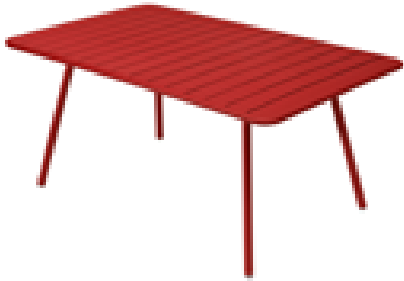

Aluminium slatted table top

4135 - 4-LEGGED TABLE 31 X 31 INCH

Parasol hole Ø 1.614"

Aluminium tube frame

Aluminium slatted table top

EXCLUSIVELY FOR
COMMERCIAL
MARKETS

4138 -PEDESTAL TABLE 28 X 28 INCH

SOLID TABLE TOP

Aluminium tube frame

Aluminum base, steel ballast

Aluminium sheet table top

4133 - TABLE 56 X 31 INCH

Parasol hole Ø 1.614"

Aluminium tube frame

Aluminium slatted table top

LUXEMBOURG
CHAIR
P. 77

LUXEMBOURG (continued)

DESIGNED BY FRÉDÉRIC SOFIA

TABLES - dining height

4136 - TABLE 65 X 39 INCH

6 PEOPLE

Aluminium tube frame

Aluminium slatted table top

4132 - TABLE 81 X 39 INCH