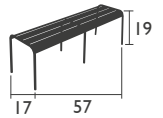

Stacking: x 6 (stacked height: 42")

Stacking: x 8 (stacked height: 46")

Accessories: Basics rectangular cushion & Basics Skin cushion p.121

EXCLUSIVELY FOR
COMMERCIAL
MARKETS

4122 - **STEEL** ARMCHAIR

Tubular steel frame

Backrest, seat, and armrests made from curved steel slats

Stacking: x 4 (stacked height: 39")

Accessories: Basics rectangular cushion & Basics Skin cushion p.121

LUXEMBOURG (continued)

DESIGNED BY FRÉDÉRIC SOFIA

BENCHES

4115 - 2/3 SEATER BENCH WITH BACKREST

Aluminium tube frame
Backrest and seat made from curved aluminium slats
Stacking: x 4 (stacked height: 39")

23 LB

4110 - 3/4 SEATER BENCH

Aluminium tube frame
Seat made from curved aluminium slats

15 LB

LOW seats

4104 - LOW ARMCHAIR

Aluminium tube frame
Backrest, seat and armrests made from curved aluminium slats
Stacking: x 6 (stacked height: 33")

Accessories: Basics cushion p.122

13 LB

EXCLUSIVELY FOR
COMMERCIAL
MARKETS