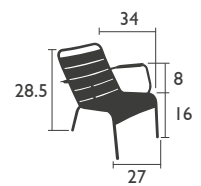

Stacking: x 6 (stacked height: 42")

Stacking: x 8 (stacked height: 46")

Accessories: Basics rectangular cushion & Basics Skin cushion p.121

EXCLUSIVELY FOR
COMMERCIAL
MARKETS

4122 - **STEEL** ARMCHAIR

Tubular steel frame

Backrest, seat, and armrests made from curved steel slats

Stacking: x 4 (stacked height: 39")

Accessories: Basics rectangular cushion & Basics Skin cushion p.121

LUXEMBOURG (continued)

DESIGNED BY FRÉDÉRIC SOFIA

BENCHES

4115 - 2/3 SEATER BENCH WITH BACKREST

Aluminium tube frame
Backrest and seat made from curved aluminium slats
Stacking: x 4 (stacked height: 39")

23 LB

4110 - 3/4 SEATER BENCH

Aluminium tube frame
Seat made from curved aluminium slats

15 LB

LOW seats

4104 - LOW ARMCHAIR

Aluminium tube frame
Backrest, seat and armrests made from curved aluminium slats
Stacking: x 6 (stacked height: 33")

Accessories: Basics cushion p.122

13 LB

EXCLUSIVELY FOR
COMMERCIAL
MARKETS