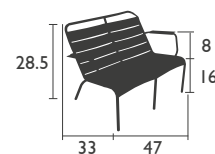

15 LB

LOW seats

4104 - LOW ARMCHAIR

Aluminium tube frame
Backrest, seat and armrests made from curved aluminium slats
Stacking: x 6 (stacked height: 33")

Accessories: Basics cushion p.122

13 LB

EXCLUSIVELY FOR
COMMERCIAL
MARKETS

Aluminium tube frame
Batyline® OTF outdoor fabric headrest: tearproof, stain-resistant, mold-resistant, shape-retention
Available colors p. 1a

2 LB

4105 - DUO LOW ARMCHAIR

Aluminium tube frame
Backrest, seat and armrests made from curved aluminium slats
Stacking: x 4 (stacked height: 33")

24 LB

4166 - ROCKING CHAIR

Aluminium tube frame
Backrest, seat and armrests made from curved aluminium slats

19 LB

HIGH seat

4103 - HIGH STOOL

Aluminium tube frame
Backrest and seat made from curved aluminium slats
Stacking: x 6 (stacked height: 47")

11 LB

LUXEMBOURG (continued)

DESIGNED BY FRÉDÉRIC SOFIA

TABLES - dining height (continued)

4134 - PEDESTAL TABLE 31 X 31 INCH

Parasol hole (pole = Ø 1.457")

Aluminium tube frame

Aluminum base, steel ballast