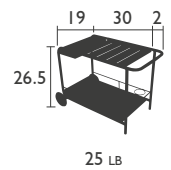

Aluminium tube frame

Aluminium slatted table top

HIGH tables

4140 - HIGH PEDESTAL TABLE 31 X 31 INCH

Parasol hole (pole = Ø 1.457")

Aluminium tube frame

Aluminium slatted table top

4141 - HIGH TABLE 29 X 50 INCH

4161 - LARGE LOW TABLE
GARDEN BENCH
Aluminium tube frame
Aluminium slatted table top

SIDE BAR

4164 - SIDE BAR/TROLLEY
Removable aluminium table top
Aluminium tube frame
Aluminium sheet table top

MINIATURE