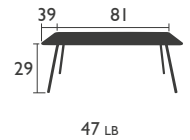

11 LB

LUXEMBOURG (continued)

DESIGNED BY FRÉDÉRIC SOFIA

TABLES - dining height (continued)

4134 - PEDESTAL TABLE 31 X 31 INCH

Parasol hole (pole = Ø 1.457")

Aluminium tube frame

Aluminum base, steel ballast

Aluminium tube frame

Aluminum base, steel ballast

Aluminium sheet table top

4133 - TABLE 56 X 31 INCH

Parasol hole Ø 1.614"

Aluminium tube frame

Aluminium slatted table top

LUXEMBOURG
CHAIR
P. 77

LUXEMBOURG (continued)

DESIGNED BY FRÉDÉRIC SOFIA

TABLES - dining height

4136 - TABLE 65 X 39 INCH

6 PEOPLE

Aluminium tube frame

Aluminium slatted table top

4132 - TABLE 81 X 39 INCH

Aluminium tube frame

Aluminium slatted table top

HIGH tables

4140 - HIGH PEDESTAL TABLE 31 X 31 INCH

Parasol hole (pole = Ø 1.457")

Aluminium tube frame

Aluminium slatted table top

4141 - HIGH TABLE 29 X 50 INCH