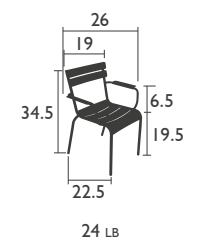

4102 - ARMCHAIR

Aluminium tube frame

Backrest, seat and armrests made from curved aluminium slats

Stacking: x 4 (stacked height: 39")

Stacking: x 6 (stacked height: 42")

Stacking: x 8 (stacked height: 38")

Stacking: x 6 (stacked height: 42")

Stacking: x 8 (stacked height: 46")

Accessories: Basics rectangular cushion & Basics Skin cushion p.121

EXCLUSIVELY FOR
COMMERCIAL
MARKETS

4122 - **STEEL** ARMCHAIR

Tubular steel frame

Backrest, seat, and armrests made from curved steel slats

Stacking: x 4 (stacked height: 39")

Accessories: Basics rectangular cushion & Basics Skin cushion p.121

LUXEMBOURG (continued)

DESIGNED BY FRÉDÉRIC SOFIA

BENCHES

4115 - 2/3 SEATER BENCH WITH BACKREST

Aluminium tube frame
Backrest and seat made from curved aluminium slats
Stacking: x 4 (stacked height: 39")

23 LB

4110 - 3/4 SEATER BENCH

Aluminium tube frame
Seat made from curved aluminium slats