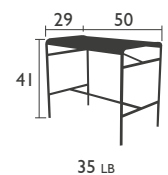

Aluminium tube frame

Aluminium slatted table top

Comes with two handbag hooks