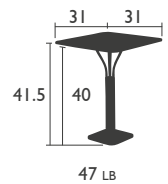

11 LB

LUXEMBOURG (continued)

DESIGNED BY FRÉDÉRIC SOFIA

TABLES - dining height (continued)

4134 - PEDESTAL TABLE 31 X 31 INCH

Parasol hole (pole = Ø 1.457")

Aluminium tube frame

Aluminum base, steel ballast

Aluminium tube frame

Aluminum base, steel ballast

Aluminium sheet table top

4133 - TABLE 56 X 31 INCH

Parasol hole Ø 1.614"

Aluminium tube frame

Aluminium slatted table top

LUXEMBOURG
CHAIR
P. 77

LUXEMBOURG (continued)

DESIGNED BY FRÉDÉRIC SOFIA

TABLES - dining height

4136 - TABLE 65 X 39 INCH

6 PEOPLE

Aluminium tube frame

Aluminium slatted table top

4132 - TABLE 81 X 39 INCH

Aluminium tube frame

Aluminium slatted table top

HIGH tables

4140 - HIGH PEDESTAL TABLE 31 X 31 INCH

Parasol hole (pole = Ø 1.457")

Aluminium tube frame

Aluminium slatted table top

4141 - HIGH TABLE 29 X 50 INCH