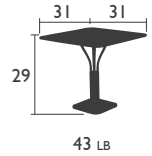

24 LB

4166 - ROCKING CHAIR

Aluminium tube frame
Backrest, seat and armrests made from curved aluminium slats

19 LB

HIGH seat

4103 - HIGH STOOL

Aluminium tube frame
Backrest and seat made from curved aluminium slats
Stacking: x 6 (stacked height: 47")

11 LB

LUXEMBOURG (continued)

DESIGNED BY FRÉDÉRIC SOFIA

TABLES - dining height (continued)

4134 - PEDESTAL TABLE 31 X 31 INCH

Parasol hole (pole = Ø 1.457")

Aluminium tube frame

Aluminum base, steel ballast

Aluminium slatted table top

4135 - 4-LEGGED TABLE 31 X 31 INCH

Parasol hole Ø 1.614"

Aluminium tube frame

Aluminium slatted table top

EXCLUSIVELY FOR
COMMERCIAL
MARKETS

4138 -PEDESTAL TABLE 28 X 28 INCH

SOLID TABLE TOP

LUXEMBOURG (continued)

DESIGNED BY FRÉDÉRIC SOFIA

TABLES - dining height

4136 - TABLE 65 X 39 INCH

6 PEOPLE

Aluminium tube frame

Aluminium slatted table top

4132 - TABLE 81 X 39 INCH