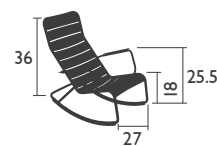

Aluminium tube frame
Batyline® OTF outdoor fabric headrest: tearproof, stain-resistant, mold-resistant, shape-retention
Available colors p. 1a

2 LB

4105 - DUO LOW ARMCHAIR

Aluminium tube frame
Backrest, seat and armrests made from curved aluminium slats
Stacking: x 4 (stacked height: 33")

24 LB

4166 - ROCKING CHAIR

Aluminium tube frame
Backrest, seat and armrests made from curved aluminium slats

19 LB

HIGH seat

4103 - HIGH STOOL

Aluminium tube frame
Backrest and seat made from curved aluminium slats
Stacking: x 6 (stacked height: 47")

11 LB

LUXEMBOURG (continued)

DESIGNED BY FRÉDÉRIC SOFIA

TABLES - dining height (continued)

4134 - PEDESTAL TABLE 31 X 31 INCH

Parasol hole (pole = Ø 1.457")

Aluminium tube frame

Aluminum base, steel ballast