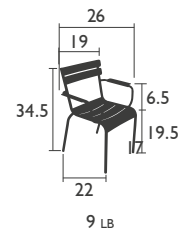

4102 - ARMCHAIR

Aluminium tube frame

Backrest, seat and armrests made from curved aluminium slats

Stacking: x 4 (stacked height: 39")

Stacking: x 6 (stacked height: 42")

Stacking: x 8 (stacked height: 38")

Accessories: Basics rectangular cushion & Basics Skin cushion p.121