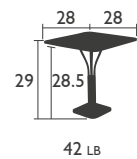

11 LB

LUXEMBOURG (continued)

DESIGNED BY FRÉDÉRIC SOFIA

TABLES - dining height (continued)

4134 - PEDESTAL TABLE 31 X 31 INCH

Parasol hole (pole = Ø 1.457")

Aluminium tube frame

Aluminum base, steel ballast

Aluminium slatted table top

4135 - 4-LEGGED TABLE 31 X 31 INCH

Parasol hole Ø 1.614"

Aluminium tube frame

Aluminium slatted table top

EXCLUSIVELY FOR
COMMERCIAL
MARKETS

4138 -PEDESTAL TABLE 28 X 28 INCH

SOLID TABLE TOP

Aluminium tube frame

Aluminum base, steel ballast

Aluminium sheet table top

4133 - TABLE 56 X 31 INCH

Parasol hole Ø 1.614"

Aluminium tube frame

Aluminium slatted table top

LUXEMBOURG
CHAIR
P. 77

LUXEMBOURG (continued)

DESIGNED BY FRÉDÉRIC SOFIA

TABLES - dining height

4136 - TABLE 65 X 39 INCH

6 PEOPLE

Aluminium tube frame

Aluminium slatted table top

4132 - TABLE 81 X 39 INCH