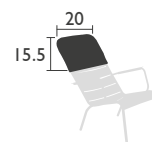

4165 - LOW ARMCHAIR HEADREST

Aluminium tube frame
Batyline® OTF outdoor fabric headrest: tearproof, stain-resistant, mold-resistant, shape-retention
Available colors p. 1a

2 LB