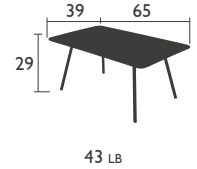

11 LB

LUXEMBOURG (continued)

DESIGNED BY FRÉDÉRIC SOFIA

TABLES - dining height (continued)

4134 - PEDESTAL TABLE 31 X 31 INCH

Parasol hole (pole = Ø 1.457")

Aluminium tube frame

Aluminum base, steel ballast

Aluminium tube frame

Aluminum base, steel ballast

Aluminium sheet table top

4133 - TABLE 56 X 31 INCH

Parasol hole Ø 1.614"

Aluminium tube frame

Aluminium slatted table top

LUXEMBOURG
CHAIR
P. 77

LUXEMBOURG (continued)

DESIGNED BY FRÉDÉRIC SOFIA

TABLES - dining height

4136 - TABLE 65 X 39 INCH

6 PEOPLE

Aluminium tube frame

Aluminium slatted table top

4132 - TABLE 81 X 39 INCH

Aluminium tube frame

Aluminium slatted table top

HIGH tables

4140 - HIGH PEDESTAL TABLE 31 X 31 INCH

Parasol hole (pole = Ø 1.457")

Aluminium tube frame

Aluminium slatted table top

4141 - HIGH TABLE 29 X 50 INCH