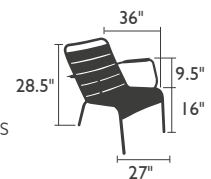

Tubular steel frame
Backrest, seat, and armrests made from curved steel slats