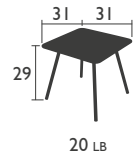

11 LB

LUXEMBOURG (continued)

DESIGNED BY FRÉDÉRIC SOFIA

TABLES - dining height (continued)

4134 - PEDESTAL TABLE 31 X 31 INCH

Parasol hole (pole = Ø 1.457")

Aluminium tube frame

Aluminum base, steel ballast

Aluminium slatted table top

4135 - 4-LEGGED TABLE 31 X 31 INCH

Parasol hole Ø 1.614"

Aluminium tube frame

Aluminium slatted table top

EXCLUSIVELY FOR
COMMERCIAL
MARKETS

4138 -PEDESTAL TABLE 28 X 28 INCH

SOLID TABLE TOP

Aluminium tube frame

Aluminum base, steel ballast

Aluminium sheet table top

4133 - TABLE 56 X 31 INCH

Parasol hole Ø 1.614"

Aluminium tube frame

Aluminium slatted table top

LUXEMBOURG
CHAIR
P. 77

LUXEMBOURG (continued)

DESIGNED BY FRÉDÉRIC SOFIA

TABLES - dining height

4136 - TABLE 65 X 39 INCH

6 PEOPLE

Aluminium tube frame

Aluminium slatted table top

4132 - TABLE 81 X 39 INCH