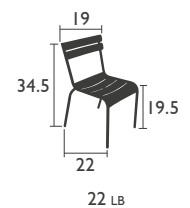

LUXEMBOURG

DESIGN FRÉDÉRIC SOFIA

SEATS - dining height

4101 - CHAIR

Aluminium tube frame

Backrest and seat made from curved aluminium slats

Stacking: x 10 (stacked height: 48")

Accessories: Basics rectangular cushion & Basics Skin cushion p.121

4102 - ARMCHAIR

Aluminium tube frame

Backrest, seat and armrests made from curved aluminium slats

Stacking: x 4 (stacked height: 39")

Stacking: x 6 (stacked height: 42")

Stacking: x 8 (stacked height: 38")

Accessories: Basics rectangular cushion & Basics Skin cushion p.121

EXCLUSIVELY FOR
COMMERCIAL
MARKETS

4121 - **STEEL** CHAIR

Tubular steel frame

Backrest and seat made from curved steel slats

Stacking: x 4 (stacked height: 39")

Stacking: x 6 (stacked height: 42")

Stacking: x 8 (stacked height: 46")

Accessories: Basics rectangular cushion & Basics Skin cushion p.121

EXCLUSIVELY FOR
COMMERCIAL
MARKETS

4122 - **STEEL** ARMCHAIR

Tubular steel frame