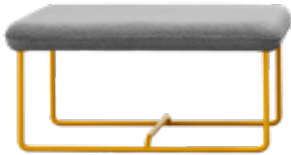

ULTRASOFA

6243 - OTTOMAN

DESIGN BY FRÉDÉRIC SOFIA