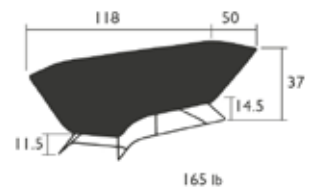

- 62412736 ● Carrot
- 62412878 ● Aubergine
- 62412977 ● Verbena
- Dark Iris
- Dark Iris
- Almond Green

- 62414277 ● Liquorice
- 62414736 ● Anthracite
- 62417336 ● Honey
- Almond Green
- Pearl Grey
- Pearl Grey