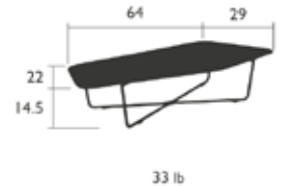

ULTRASOFA

6243 - OTTOMAN

DESIGN BY FRÉDÉRIC SOFIA

Steel frame
Steel base
100% acrylic fabric
Outdoor water-repellent treatment
Waterproof polyurethane (PU) film inside
High-resistance 2.5 lb/ft3 PU foam with no chlorofluorocarbons (CFCs)
Other base colors available, all requests will be considered
Weight: 33 lbs

62432778		Carrot	62434277		Liquorice
		Dark Iris			Almond Green
62432878		Aubergine	62434736		Anthracite
		Dark Iris			Pearl Grey
62432977		Verbena	62437336		Honey
		Almond Green			Pearl Grey

6250 - LOW TABLE (64 X 29 IN.)

DESIGN BY FRÉDÉRIC SOFIA

Aluminum table top
Steel base
Weight: 33 lbs

FURNITURE