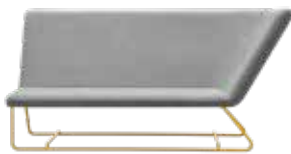

ULTRASOFA

Almond green

Pearl grey

Dark iris

FURNITURE

6240 - ARMCHAIR DESIGN BY FRÉDÉRIC SOFIA

Steel frame
Steel base
100% acrylic fabric
Outdoor water-repellent treatment
Waterproof polyurethane (PU) film inside
High-resistance 2.5 lb/ft³ PU foam with no chlorofluorocarbons (CFCs)
Other base colors available, all requests will be considered
Weight: 82 lbs

- 62402778 ● Carrot
- 62402878 ● Aubergine
- 62402977 ● Verbena
- Dark Iris
- Dark Iris
- Almond Green

- 62404277 ● Liquorice
- 62404736 ● Anthracite
- 62407336 ● Honey
- Almond Green
- Pearl Grey
- Pearl Grey

6242 - 2-SEATER SOFA DESIGN BY FRÉDÉRIC SOFIA

Steel frame
Steel base
100% acrylic fabric
Outdoor water-repellent treatment
Waterproof polyurethane (PU) film inside
High-resistance 2.5 lb/ft³ PU foam with no chlorofluorocarbons (CFCs)
Other base colors available, all requests will be considered
Weight: 117 lbs