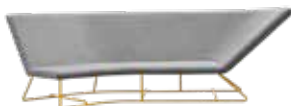

- 62402778 ● Carrot
- 62402878 ● Aubergine
- 62402977 ● Verbena
- Dark Iris
- Dark Iris
- Almond Green

- 62404277 ● Liquorice
- 62404736 ● Anthracite
- 62407336 ● Honey
- Almond Green
- Pearl Grey
- Pearl Grey

6242 - 2-SEATER SOFA DESIGN BY FRÉDÉRIC SOFIA

Steel frame
Steel base
100% acrylic fabric
Outdoor water-repellent treatment
Waterproof polyurethane (PU) film inside
High-resistance 2.5 lb/ft³ PU foam with no chlorofluorocarbons (CFCs)
Other base colors available, all requests will be considered
Weight: 117 lbs

- 62422778 ● Carrot
- 62422878 ● Aubergine
- 62422977 ● Verbena
- Dark Iris
- Dark Iris
- Almond Green

- 62424277 ● Liquorice
- 62424736 ● Anthracite
- 62427336 ● Honey
- Almond Green
- Pearl Grey
- Pearl Grey

6241 - SOFA DESIGN BY FRÉDÉRIC SOFIA

Steel frame
Steel base
100% acrylic fabric
Outdoor water-repellent treatment
Waterproof polyurethane (PU) film inside
High-resistance 2.5 lb/ft³ PU foam with no chlorofluorocarbons (CFCs)
Other base colors available, all requests will be considered
Weight: 165 lbs