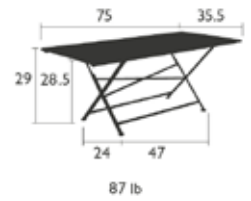

CARGO

0241 - TABLE (50.5 X 50.5 IN.)

DESIGN BY STUDIO FERMOB

DOMESTIC | CONTRACT | INTENSIVE

☀️ 🌿 👤 x8 🪴 24

Electro-galvanized steel sheet table top
Steel base
Weight: 64 lbs

0247 - TABLE (35.5 X 75 IN.)

DESIGN BY STUDIO FERMOB

DOMESTIC | CONTRACT | INTENSIVE

☀️ 🌿 👤 x10 🪴 24

Electro-galvanized steel sheet table top
Steel base
Weight: 87 lbs

FURNITURE