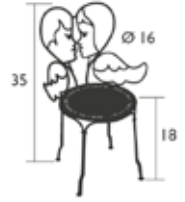

# ANGE

2008 - CHAIR

DESIGN BY JEAN-CHARLES DE CASTELBAJAC

DOMESTIC | CONTRACT | INTENSIVE

FURNITURE

Steel rod frame  
Laser-cut steel sheet seat  
Laser-cut backrest  
Hand-forged wings  
Weight: 15 lbs  
Stacking: x 3 (Height—stacked : 53 IN.)

15 lb