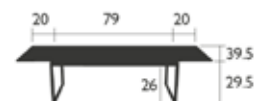

# BIARRITZ

2150 - TABLE WITH EXTENSION (79/118 X 39.5 IN.)

DESIGN BY STUDIO FERMOB

Steel frame  
Electro-galvanized steel sheet table top  
Aluminum base

Weight: 190 lbs

Product enhancement: Table block provided to encourage water to drain and to reduce the build up of dirt and limescale