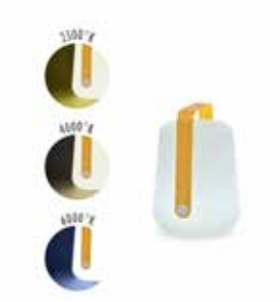

BALAD ®

3602 - SET OF 3 LAMPS H.5 IN.

DESIGN BY TRISTAN LOHNER

Aluminum handle
 Polyethylene diffuser
 Lighting intensity : 1 neutral white (100%) + 1 cool white (100%)
 + 1 candle-style flickering mode + OFF
 Technology LED - 0.3 W | Min. Battery life : 10 h - Max. : 14 h
 T° color : 1 candle-style warm white (2300°K), 1 neutral white (4000°K) and 1 cool white (6000°K)
 Rechargeable (4h) - Charger : USB-C - Cable (supplied) 1 IN.
 Luminous flux : 20 lm
 IP44 (ingress protection) | IK10 (impact resistance) | CE | FCC |
 Weight: 0.33 lbs
 Powered by Smart & Green

0.33 lb

- | | | | | | |
|--------|--|-------------|--------|--|--------------|
| 360273 | | Honey | 360293 | | Pink praline |
| 360246 | | Lagoon blue | 360226 | | Storm Grey |
| 360214 | | Nutmeg | 360229 | | Verbena |

3612 - LAMP H.10 IN.

DESIGN BY TRISTAN LOHNER

Aluminum handle
 Polyethylene diffuser
 Lighting intensity : 2 neutral whites (100 & 50%) + 1 cool white (100%) + OFF
 Technology LED - 0.5 W | Min. Battery life : 7 h - Max. : 14 h
 T° color : 1 candle-style warm white (2300°K), 1 neutral white (4000°K) and 1 cool white (6000°K)
 Rechargeable (5h) - Charger : USB - Cable (supplied) 1 IN.
 Luminous flux : 40 lm
 IP44 (ingress protection) | IK10 (impact resistance) | CE | FCC |
 Bypass to prevent battery damage during wired use
 361001 - H.10 IN. SET (6 colors)
 3612 - H.10 IN. SET (6 monochrome)
 Weight: 1 lbs
 Powered by Smart & Green