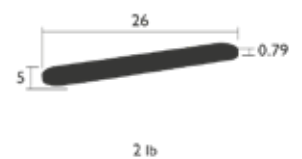

- 364326 ● Storm Grey

LIGHTING