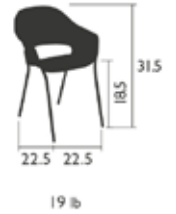

KATE

7302 - ARMCHAIR
DESIGN BY PATRICK JOUIN

Steel frame
Steel backrest
Perforated shell backrest
Additional exclusive color: Anodic Brown (71)
Weight: 19 lbs
Stacking: x 4 (Height—stacked : 43,5 IN.)
Recommended Accessories:
OUTDOOR CUSHION (17 X 16.5 IN.) - LES BASICS