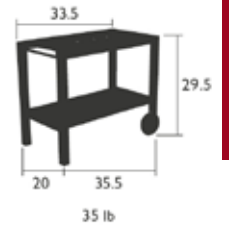

QUIBERON

3210 - SIDE BAR/TROLLEY

DESIGN BY STUDIO FERMOB

Tubular aluminum frame
Electro-galvanized steel sheet table top
Integrated wheels Ø 5.9 in.
Weight: 35 lbs

FURNITURE