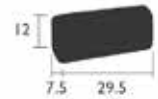

Solution-dyed acrylic - Made exclusively for Fermob by Sunbrella®
Water-repellent, UV-resistant, mold-resistant, and stain-resistant
Filling not included
Weight: 0.40 lbs

844981 ● Off-White

844979 ● Flannel Grey

1 lb