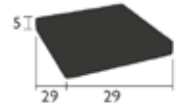

Solution-dyed acrylic - Made exclusively for Fermob by Sunbrella®
Water-repellent, UV-resistant, mold-resistant, and stain-resistant
Filling not included
Weight: 0.48 lbs

844881 ● Off-White

844879 ● Flannel Grey