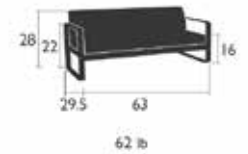

Filling:
 Seat: 2 high-resilience polyurethane foams for hold and comfort (thickness: 110 mm)
 Backrest: 3 high-resilience polyurethane foams for hold, comfort and firmness (thickness: 200 mm)
 Cushions must be brought inside during bad weather