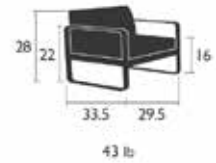

BELLEVIE

8440XX81 - ARMCHAIR - OFF-WHITE CUSHIONS

DESIGN BY PAGNON ET PELHAÏTRE

Aluminum frame
Aluminum base
Sunbrella® fabric cushions
Solution-dyed fabric - Made exclusively for Fermob by Sunbrella®
Water-repellent, UV-resistant, mold-resistant and stain-resistant
Weight: 43 lbs

Filling:
Seat: 2 high-resilience polyurethane foams for hold and comfort (thickness: 110 mm)
Backrest: 3 high-resilience polyurethane foams for hold, comfort and firmness (thickness: 200 mm)
Cushions must be brought inside during bad weather

8440XX79 - ARMCHAIR - FLANNEL GREY CUSHIONS

DESIGN BY PAGNON ET PELHAÏTRE

Aluminum frame
Aluminum base
Sunbrella® fabric cushions
Solution-dyed fabric - Made exclusively for Fermob by Sunbrella®
Water-repellent, UV-resistant, mold-resistant and stain-resistant
Weight: 43 lbs

Filling:
Seat: 2 high-resilience polyurethane foams for hold and comfort (thickness: 110 mm)
Backrest: 3 high-resilience polyurethane foams for hold, comfort and firmness (thickness: 200 mm)
Cushions must be brought inside during bad weather

SPECIFY THE FRAME AND CUSHION COLORS WHEN PLACING YOUR ORDER,

FOR EXAMPLE : BELLEVIE ARMCHAIR
STORM GREY, FLANNEL GREY CUSHIONS :
item code + metal color code + fabric color code

8440+26+79

81 - Off-white
Recommended with all 24 shades of the color chart

79 - Flannel grey
Recommended with frame in:

14 Nutmeg	09 Russet	43 Chili	20 Red ochre	93 Pink praline
48 Rosemary	92 Deep blue	44 Plum	42 Liquorice	21 Acapulco blue
47 Anthracite	26 Storm grey	38 Steel grey