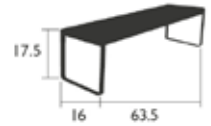

BELLEVIE

8401 - CHAIR

DESIGN BY PAGNON ET PELHAÏTRE

Aluminum frame
Aluminum seat
Aluminium backrest
Aluminum base
Weight: 12 lbs
Stacking: x 10 (Height—stacked : 58,5 IN.)
Product enhancement: Noise reduction system

8403 - HIGH STOOL WITHOUT BACKREST

DESIGN BY PAGNON ET PELHAÏTRE

Aluminum frame
Aluminum seat
Weight: 14 lbs

BELLEVIE

8410 - BENCH

DESIGN BY PAGNON ET PELHAÏTRE

Electro-galvanized steel seat
Aluminum base
Weight: 31 lbs

31 lb

8415 - BENCH WITH BACKREST

DESIGN BY PAGNON ET PELHAÏTRE

Electro-galvanized steel seat
Aluminium backrest
Aluminum base
Weight: 40 lbs

40 lb

8420 - TABLE (35.5 X 77 IN.)

DESIGN BY PAGNON ET PELHAÏTRE

Aluminum frame
Aluminum base
Weight: 64 lbs
Product enhancement: Table block provided to encourage water to drain and to reduce the build up of dirt and limescale