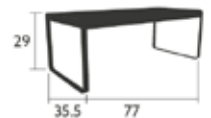

BELLEVIE

8401 - CHAIR

DESIGN BY PAGNON ET PELHAÏTRE

Aluminum frame
Aluminum seat
Aluminium backrest
Aluminum base
Weight: 12 lbs
Stacking: x 10 (Height—stacked : 58,5 IN.)
Product enhancement: Noise reduction system

8403 - HIGH STOOL WITHOUT BACKREST

DESIGN BY PAGNON ET PELHAÏTRE

Aluminum frame
Aluminum seat
Weight: 14 lbs

BELLEVIE

8410 - BENCH

DESIGN BY PAGNON ET PELHAÏTRE

Electro-galvanized steel seat
Aluminum base
Weight: 31 lbs

31 lb

8415 - BENCH WITH BACKREST

DESIGN BY PAGNON ET PELHAÏTRE

Electro-galvanized steel seat
Aluminium backrest
Aluminum base
Weight: 40 lbs

40 lb

8420 - TABLE (35.5 X 77 IN.)

DESIGN BY PAGNON ET PELHAÏTRE

Aluminum frame
Aluminum base
Weight: 64 lbs
Product enhancement: Table block provided to encourage water to drain and to reduce the build up of dirt and limescale

64 lb

8450 - LOW TABLE

DESIGN BY PAGNON ET PELHAÏTRE

Aluminum table top
Aluminum base
Weight: 31 lbs

31 lb

BELLEVIE

8440XX81 - ARMCHAIR - OFF-WHITE CUSHIONS

DESIGN BY PAGNON ET PELHAÏTRE