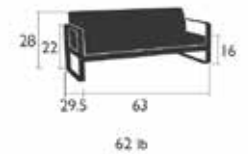

Aluminum frame
Aluminum base
Sunbrella® fabric cushions
Solution-dyed fabric - Made exclusively for Fermob by Sunbrella®
Water-repellent, UV-resistant, mold-resistant and stain-resistant
Weight: 62 lbs