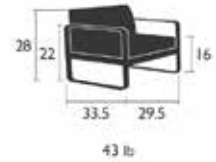

Filling:
Seat: 2 high-resilience polyurethane foams for hold and comfort (thickness: 110 mm)
Backrest: 3 high-resilience polyurethane foams for hold, comfort and firmness (thickness: 200 mm)
Cushions must be brought inside during bad weather

8440XX79 - ARMCHAIR - FLANNEL GREY CUSHIONS

DESIGN BY PAGNON ET PELHAÏTRE