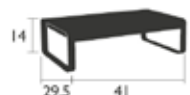

8403 - HIGH STOOL WITHOUT BACKREST

DESIGN BY PAGNON ET PELHAÏTRE

Aluminum frame
Aluminum seat
Weight: 14 lbs

BELLEVIE

8410 - BENCH

DESIGN BY PAGNON ET PELHAÏTRE

Electro-galvanized steel seat
Aluminum base
Weight: 31 lbs

31 lb

8415 - BENCH WITH BACKREST

DESIGN BY PAGNON ET PELHAÏTRE

Electro-galvanized steel seat
Aluminium backrest
Aluminum base
Weight: 40 lbs

40 lb

8420 - TABLE (35.5 X 77 IN.)

DESIGN BY PAGNON ET PELHAÏTRE

Aluminum frame
Aluminum base
Weight: 64 lbs
Product enhancement: Table block provided to encourage water to drain and to reduce the build up of dirt and limescale

64 lb

8450 - LOW TABLE

DESIGN BY PAGNON ET PELHAÏTRE

Aluminum table top
Aluminum base
Weight: 31 lbs

31 lb

BELLEVIE

8440XX81 - ARMCHAIR - OFF-WHITE CUSHIONS

DESIGN BY PAGNON ET PELHAÏTRE