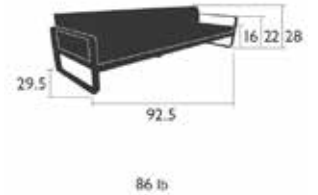

BELLEVIE

8480XX81 - 3-SEATER SOFA - OFF-WHITE CUSHIONS

DESIGN BY PAGNON ET PELHAÛTRE

Aluminum frame
Aluminum base
Central leg to strengthen the frame, angle bracket to strengthen the backrest
Sunbrella® fabric cushions
Solution-dyed acrylic - Made by Sunbrella® exclusively for Fermob
Weight: 86 lbs

Filling:
Seat: 2 high-resilience polyurethane foams for hold and comfort
Backrest: 3 high-resilience polyurethane foams for hold, comfort and firmness
Cushions must be brought inside during bad weather

8480XX79 - 3-SEATER SOFA - FLANNEL GREY CUSHIONS

DESIGN BY PAGNON ET PELHAÛTRE

Aluminum frame
Aluminum base
Resistant to stains and mold
Central leg to strengthen the frame, angle bracket to strengthen the backrest
Sunbrella® fabric cushions
Solution-dyed acrylic - Made by Sunbrella® exclusively for Fermob
Weight: 86 lbs

Filling:
Seat: 2 high-resilience polyurethane foams for hold and comfort
Backrest: 3 high-resilience polyurethane foams for hold, comfort and firmness
Cushions must be brought inside during bad weather

SPECIFY THE FRAME AND CUSHION COLORS WHEN PLACING YOUR ORDER,

FOR EXAMPLE : BELLEVIE 3 SEATER SOFA PINK PRALINE, FLANNEL GREY CUSHIONS :

item code + metal color code + fabric color code

8480+93+79

81 - Off-white
Recommended with all 24 shades of the color chart

79 - Flannel grey
Recommended with frame in:

● 14 Nutmeg	● 09 Russet	● 43 Chili	● 20 Red ochre	● 93 Pink praline
● 48 Rosemary	● 92 Deep blue	● 44 Plum	● 42 Liquorice	● 21 Acapulco blue
● 47 Anthracite	● 26 Storm grey	● 38 Steel grey