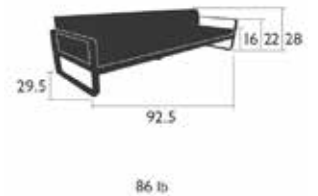

SPECIFY THE FRAME AND CUSHION COLORS WHEN PLACING YOUR ORDER,

FOR EXAMPLE : BELLEVIE 3 SEATER SOFA PINK PRALINE, FLANNEL GREY CUSHIONS :

item code + metal color code + fabric color code

8480+93+79

81 - Off-white
Recommended with all 24 shades of the color chart

79 - Flannel grey
Recommended with frame in:

● 14 Nutmeg	● 09 Russet	● 43 Chili	● 20 Red ochre	● 93 Pink praline
● 48 Rosemary	● 92 Deep blue	● 44 Plum	● 42 Liquorice	● 21 Acapulco blue
● 47 Anthracite	● 26 Storm grey	● 38 Steel grey