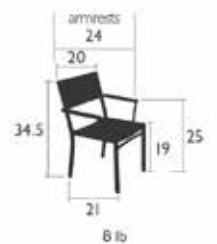

COSTA

7901 - CHAIR

Aluminum frame
 Seat and backrest in Batyline® OTF outdoor fabric: tearproof, stain-resistant, mold-resistant, and shape-retention
 See p. 1 Bis for available colors
Weight: 6 lbs
Stacking: x 10 (Height—stacked : 48 IN.)

7902 - ARMCHAIR

Aluminum frame
 Seat and backrest in Batyline® OTF outdoor fabric: tearproof, stain-resistant, mold-resistant, and shape-retention
 See p. 1 Bis for available colors
Weight: 8 lbs
Stacking: x 7 (Height—stacked : 45 IN.)

7904 - LOW ARMCHAIR

Aluminum frame
 Seat and backrest in Batyline® OTF outdoor fabric: tearproof, stain-resistant, mold-resistant, and shape-retention
 See p. 1 Bis for available colors
Weight: 7 lbs
Stacking: x 5 (Height—stacked : 36 IN.)

COSTA

7950 - HIGH TABLE (31.5 X 31.5 IN.)

DOMESTIC | CONTRACT | INTENSIVE

☀️ 🪑 👤 4 🎨 24

Aluminum frame
Aluminum table top
Stainless steel screws
Weight: 35 lbs

FURNITURE