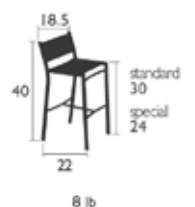

7902 - ARMCHAIR

Aluminum frame
 Seat and backrest in Batyline® OTF outdoor fabric: tearproof, stain-resistant, mold-resistant, and shape-retention
 See p. 1 Bis for available colors
Weight: 8 lbs
Stacking: x 7 (Height—stacked : 45 IN.)

7904 - LOW ARMCHAIR

Aluminum frame
 Seat and backrest in Batyline® OTF outdoor fabric: tearproof, stain-resistant, mold-resistant, and shape-retention
 See p. 1 Bis for available colors
Weight: 7 lbs
Stacking: x 5 (Height—stacked : 36 IN.)

7903 - BAR HIGH STOOL

Aluminum frame
 Seat and backrest in Batyline® OTF outdoor fabric: tearproof, stain-resistant, mold-resistant, and shape-retention
 Counter height available for the contract market
 See p. 1 Bis for available colors
Weight: 8 lbs

COSTA

7960 - LOW TABLE (39.5 X 31.5 IN.)

Aluminum frame
Aluminum table top
Stainless steel screws
Weight: 33 lbs

8143 - TABLE (31.5 X 31.5 IN.)

Aluminum frame
Aluminum table top
Stainless steel screws
Weight: 32 lbs