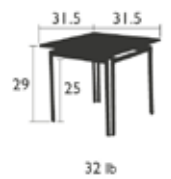

7903 - BAR HIGH STOOL

Aluminum frame
 Seat and backrest in Batyline® OTF outdoor fabric: tearproof, stain-resistant, mold-resistant, and shape-retention
 Counter height available for the contract market
 See p. 1 Bis for available colors
Weight: 8 lbs

COSTA

7960 - LOW TABLE (39.5 X 31.5 IN.)

Aluminum frame
Aluminum table top
Stainless steel screws
Weight: 33 lbs

8143 - TABLE (31.5 X 31.5 IN.)

Aluminum frame
Aluminum table top
Stainless steel screws
Weight: 32 lbs

8160 - TABLE (63 X 31.5 IN.)

Aluminum frame
Aluminum table top
Stainless steel screws
Weight: 46 lbs

8147 - TABLE WITH EXTENSION (63/94.5 X 35.5 IN.)

Aluminum frame
Aluminum table top
Stainless steel screws
Weight: 71 lbs

COSTA

7950 - HIGH TABLE (31.5 X 31.5 IN.)

DOMESTIC | CONTRACT | INTENSIVE

☀️ 🪑 👤 4 🎨 24

Aluminum frame
Aluminum table top
Stainless steel screws
Weight: 35 lbs

FURNITURE