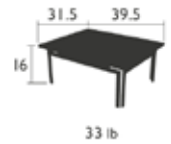

7904 - LOW ARMCHAIR

Aluminum frame
 Seat and backrest in Batyline® OTF outdoor fabric: tearproof, stain-resistant, mold-resistant, and shape-retention
 See p. 1 Bis for available colors
Weight: 7 lbs
Stacking: x 5 (Height—stacked : 36 IN.)

7903 - BAR HIGH STOOL

Aluminum frame
 Seat and backrest in Batyline® OTF outdoor fabric: tearproof, stain-resistant, mold-resistant, and shape-retention
 Counter height available for the contract market
 See p. 1 Bis for available colors
Weight: 8 lbs

COSTA

7960 - LOW TABLE (39.5 X 31.5 IN.)

Aluminum frame
Aluminum table top
Stainless steel screws
Weight: 33 lbs

8143 - TABLE (31.5 X 31.5 IN.)

Aluminum frame
Aluminum table top
Stainless steel screws
Weight: 32 lbs

8160 - TABLE (63 X 31.5 IN.)

Aluminum frame
Aluminum table top
Stainless steel screws
Weight: 46 lbs

8147 - TABLE WITH EXTENSION (63/94.5 X 35.5 IN.)

Aluminum frame
Aluminum table top
Stainless steel screws
Weight: 71 lbs