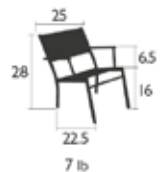

COSTA

7901 - CHAIR

Aluminum frame
 Seat and backrest in Batyline® OTF outdoor fabric: tearproof, stain-resistant, mold-resistant, and shape-retention
 See p. 1 Bis for available colors
Weight: 6 lbs
Stacking: x 10 (Height—stacked : 48 IN.)

7902 - ARMCHAIR

Aluminum frame
 Seat and backrest in Batyline® OTF outdoor fabric: tearproof, stain-resistant, mold-resistant, and shape-retention
 See p. 1 Bis for available colors
Weight: 8 lbs
Stacking: x 7 (Height—stacked : 45 IN.)

7904 - LOW ARMCHAIR

Aluminum frame
 Seat and backrest in Batyline® OTF outdoor fabric: tearproof, stain-resistant, mold-resistant, and shape-retention
 See p. 1 Bis for available colors
Weight: 7 lbs
Stacking: x 5 (Height—stacked : 36 IN.)

COSTA

7960 - LOW TABLE (39.5 X 31.5 IN.)

Aluminum frame
Aluminum table top
Stainless steel screws
Weight: 33 lbs

8143 - TABLE (31.5 X 31.5 IN.)

Aluminum frame
Aluminum table top
Stainless steel screws
Weight: 32 lbs