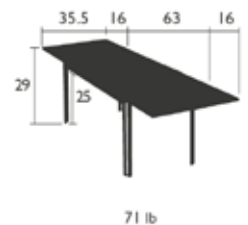

COSTA

7960 - LOW TABLE (39.5 X 31.5 IN.)

Aluminum frame
Aluminum table top
Stainless steel screws
Weight: 33 lbs

8143 - TABLE (31.5 X 31.5 IN.)

Aluminum frame
Aluminum table top
Stainless steel screws
Weight: 32 lbs

8160 - TABLE (63 X 31.5 IN.)

Aluminum frame
Aluminum table top
Stainless steel screws
Weight: 46 lbs

8147 - TABLE WITH EXTENSION (63/94.5 X 35.5 IN.)

Aluminum frame
Aluminum table top
Stainless steel screws
Weight: 71 lbs

COSTA

7950 - HIGH TABLE (31.5 X 31.5 IN.)

DOMESTIC | CONTRACT | INTENSIVE

☀️ 🪑 👤 4 🎨 24

Aluminum frame
Aluminum table top
Stainless steel screws
Weight: 35 lbs

FURNITURE