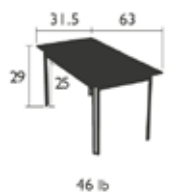

7903 - BAR HIGH STOOL

Aluminum frame
 Seat and backrest in Batyline® OTF outdoor fabric: tearproof, stain-resistant, mold-resistant, and shape-retention
 Counter height available for the contract market
 See p. 1 Bis for available colors
Weight: 8 lbs

COSTA

7960 - LOW TABLE (39.5 X 31.5 IN.)

Aluminum frame
Aluminum table top
Stainless steel screws
Weight: 33 lbs

8143 - TABLE (31.5 X 31.5 IN.)

Aluminum frame
Aluminum table top
Stainless steel screws
Weight: 32 lbs

8160 - TABLE (63 X 31.5 IN.)

Aluminum frame
Aluminum table top
Stainless steel screws
Weight: 46 lbs

8147 - TABLE WITH EXTENSION (63/94.5 X 35.5 IN.)

Aluminum frame
Aluminum table top
Stainless steel screws
Weight: 71 lbs

COSTA

7950 - HIGH TABLE (31.5 X 31.5 IN.)

DOMESTIC | CONTRACT | INTENSIVE

☀️ 🪑 👤 4 🎨 24

Aluminum frame
Aluminum table top
Stainless steel screws
Weight: 35 lbs

FURNITURE