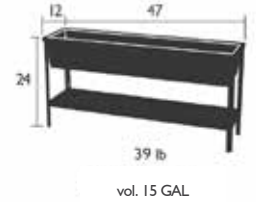

TERRAZZA

3251 - MEDIUM-SIZED PLANTER

DESIGN BY ARCHIRIVOLTO

Tubular steel base frame
 Steel sheet tray and shelf
 Tray drainage hole with offset drainage system
 Feet and trays separable
 Available in 23 colors (excluding Cotton White)
Weight: 39 lbs

3250 - LARGE PLANTER

DESIGN BY ARCHIRIVOLTO

Tubular steel base frame
 Steel sheet tray and shelf
 Tray drainage hole with offset drainage system
 Feet and trays separable
 Available in 23 colors (excluding Cotton White)
Weight: 54 lbs