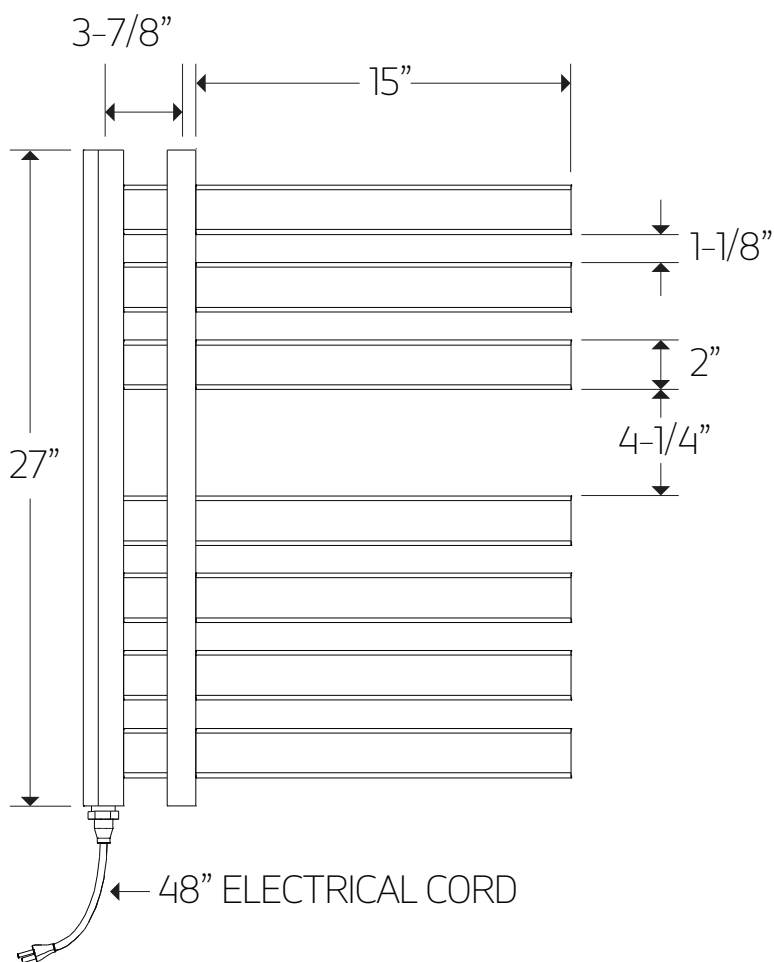

MS06950P

TECHNICAL DATA SHEET

ioni towel warmer,
plug-in

artos

MS06950P

OPERATING SPECIFICATIONS

ioni towel warmer,
plug-in

FEATURES

Towel warming, drying and auxiliary heating.

ELEMENT

200W, 110V

CODES

UL Approved

REQUIREMENTS

The towel warmer must be installed so that the Element is at the bottom.