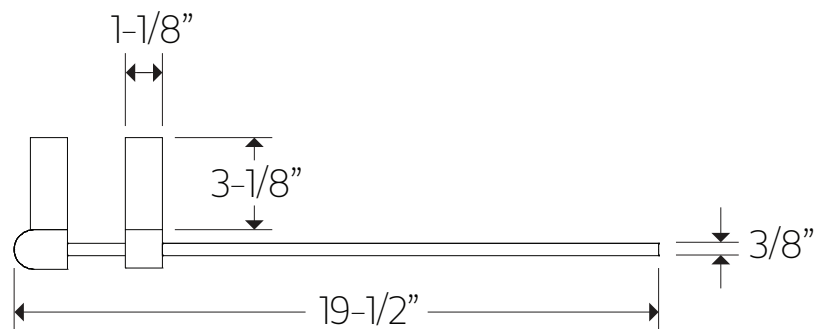

MS06950P

TECHNICAL DATA SHEET

ioni towel warmer,
plug-in

artos

MS06950P

OPERATING SPECIFICATIONS

ioni towel warmer,
plug-in

FEATURES

Towel warming, drying and auxiliary heating.

ELEMENT

200W, 110V

CODES

UL Approved

REQUIREMENTS

The towel warmer must be installed so that the Element is at the bottom.