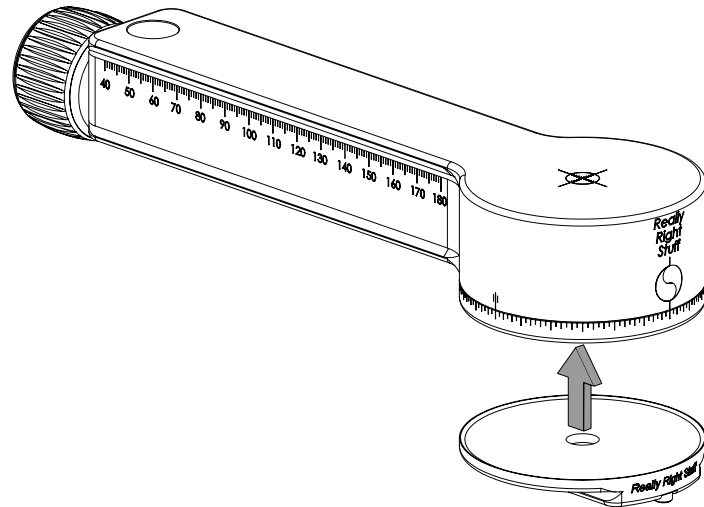

®, ™, © 2014 Really Right Stuff, LLC. All rights reserved.

INSTALLATION

TH-DVTL-55 FITS
BH-55 OR PG-02*
TH-DVTL-40 FITS BH-40

Wipe off bottom of tripod head to prevent trapping dirt or grit. Line up the TH-DVTL and use included hex key to firmly tighten mounting screw. Flush mount fit will be seamless. Add the TH-DVTL to your tripod head to quickly swap it between different mounts.

*TH-DVTL-55 is also a perfect fit on the bottom of the GigaPan EPIC Pro!

BH-55 LR

PG-02 HB