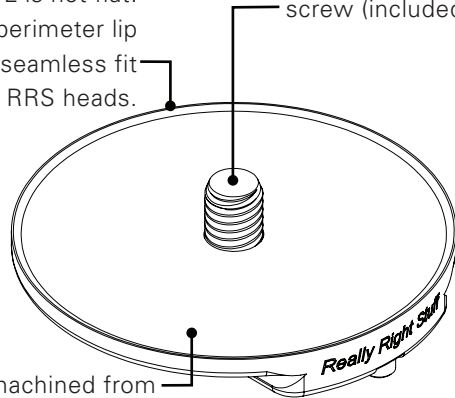

Diameter TH-DVTL 55* 2.9-inches / 73mm
(accepts base with diameter that does not exceed 2.75-inches / 70mm)

Diameter TH-DVTL 40* 2.1-inches / 53mm
(accepts base with diameter that does not exceed 2.00-inches / 50mm)

Weight DVTL-55/DVTL-40 2.1oz (59g) / 1.3oz (37g)

Item includes one each TH-DVTL, 3/8"-16 x 3/4" flat head screw, 7/32" & M2.5 hex keys; two each M3 safety stop screws.

*Dovetail plate has thin perimeter lip; it is not completely flat.

TOP VIEW:

TH-DVTL is not flat.
Thin perimeter lip
creates seamless fit
with RRS heads.

Non-threaded
hole accepts 3/8"
screw (included).

Precision machined from
6061-T6 Aluminum

BOTTOM VIEW:

Safety stop
screws prevent
accidental
release.

Countersink accepts
flat head 3/8"
screw
(included).

Dovetails fit all
Really Right Stuff
clamps.

MAINTENANCE

GENERAL CARE

The TH-DVTL is finished with a protective anodize plating that protects it from corrosion and mild abrasion. It will not protect it from scraping or dropping on rocks/concrete/etc. Take precautions to prevent trapping sand or grit between the TH-DVTL and your tripod head.