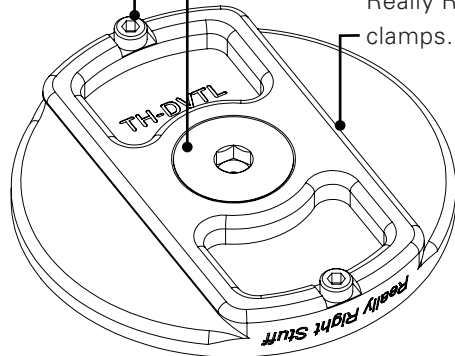

Weight DVTL-55/DVTL-40 2.1oz (59g) / 1.3oz (37g)

Item includes one each TH-DVTL, 3/8"-16 x 3/4" flat head screw, 7/32" & M2.5 hex keys; two each M3 safety stop screws.

*Dovetail plate has thin perimeter lip; it is not completely flat.

TOP VIEW:

TH-DVTL is not flat.
Thin perimeter lip
creates seamless fit
with RRS heads.

Non-threaded
hole accepts 3/8"
screw (included).

Precision machined from
6061-T6 Aluminum

BOTTOM VIEW:

Safety stop
screws prevent
accidental
release.

Countersink accepts
flat head 3/8"
screw
(included).

Dovetails fit all
Really Right Stuff
clamps.

MAINTENANCE

GENERAL CARE

The TH-DVTL is finished with a protective anodize plating that protects it from corrosion and mild abrasion. It will not protect it from scraping or dropping on rocks/concrete/etc. Take precautions to prevent trapping sand or grit between the TH-DVTL and your tripod head.

®, ™, © 2014 Really Right Stuff, LLC. All rights reserved.

INSTALLATION

TH-DVTL-55 FITS
BH-55 OR PG-02*
TH-DVTL-40 FITS BH-40

Wipe off bottom of tripod head to prevent trapping dirt or grit. Line up the TH-DVTL and use included hex key to firmly tighten mounting screw. Flush mount fit will be seamless. Add the TH-DVTL to your tripod head to quickly swap it between different mounts.