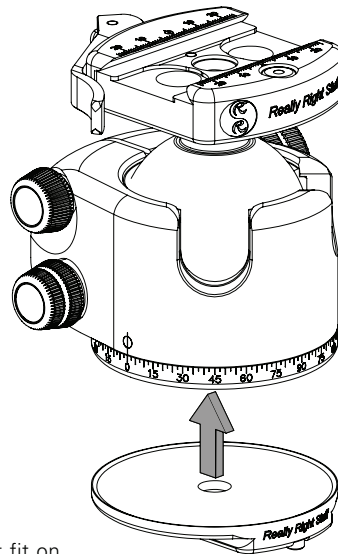

MAINTENANCE

GENERAL CARE

The TH-DVTL is finished with a protective anodize plating that protects it from corrosion and mild abrasion. It will not protect it from scraping or dropping on rocks/concrete/etc. Take precautions to prevent trapping sand or grit between the TH-DVTL and your tripod head.

GUARANTEE

ALL REALLY RIGHT STUFF BRAND PRODUCTS ARE GUARANTEED TO THE ORIGINAL PURCHASER TO BE FREE OF DEFECTS IN MATERIALS OR WORKMANSHIP FOR FIVE (5) YEARS FROM THE DATE OF PURCHASE. PRODUCTS WILL BE REPAIRED OR REPLACED AT OUR OPTION.

®, ™, © 2014 Really Right Stuff, LLC. All rights reserved.

INSTALLATION

TH-DVTL-55 FITS
BH-55 OR PG-02*
TH-DVTL-40 FITS BH-40

Wipe off bottom of tripod head to prevent trapping dirt or grit. Line up the TH-DVTL and use included hex key to firmly tighten mounting screw. Flush mount fit will be seamless. Add the TH-DVTL to your tripod head to quickly swap it between different mounts.

*TH-DVTL-55 is also a perfect fit on the bottom of the GigaPan EPIC Pro!

BH-55 LR