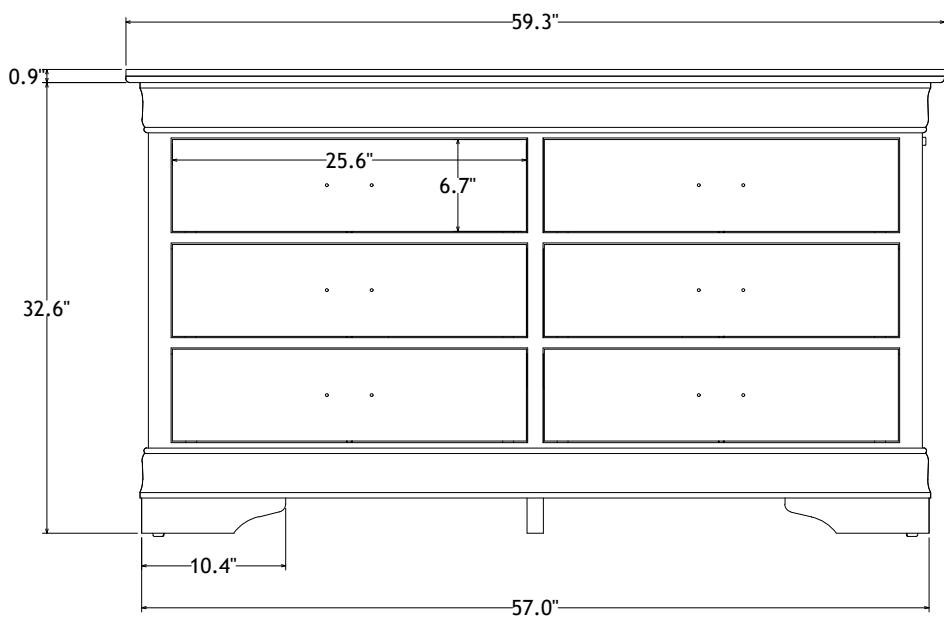

CHARLIE-DRR W/LED

CHARLIE-Drawer DRR W/LED