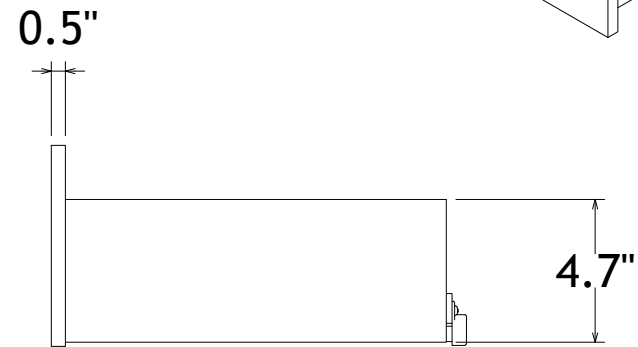

CHARLIE-DRR W/LED

CHARLIE-Drawer DRR W/LED