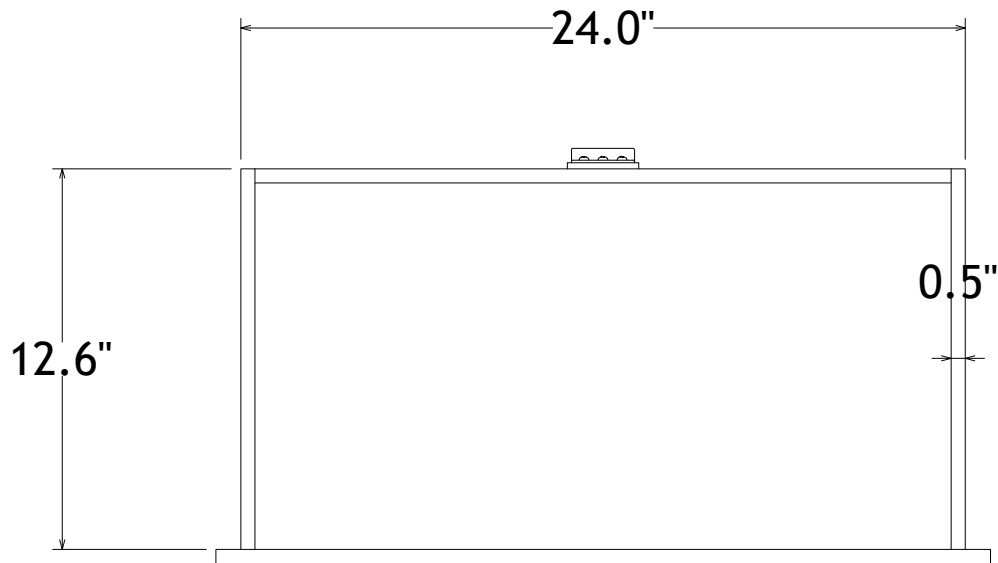

CHARLIE-DRR W/LED

CHARLIE-Drawer DRR W/LED