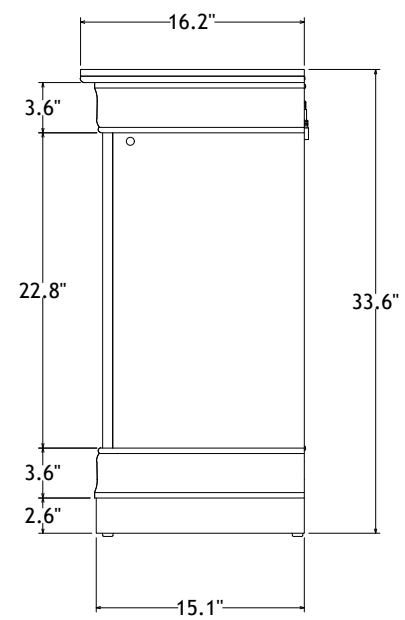

CHARLIE-DRR W/LED

CHARLIE-Drawer DRR W/LED