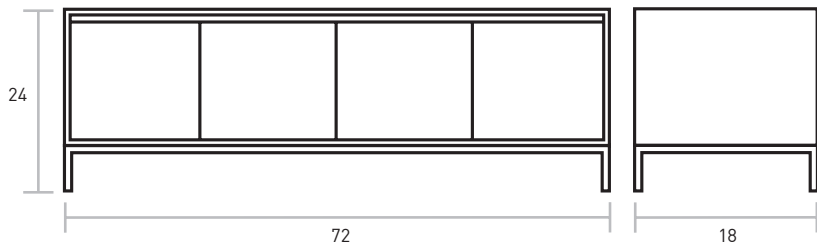

Annex Credenza

FINISH → Walnut
BASE → Stainless Steel

This functional 4-door storage unit has adjustable shelves and a stainless steel base with micro-adjustable level feet. It features integrated, recessed handles for a clean, minimal aesthetic.