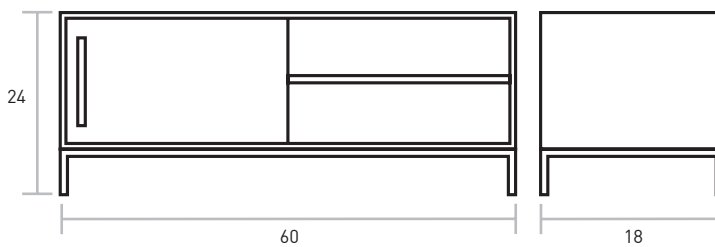

Annex Media Stand

FINISH → Walnut
BASE → Stainless Steel

An elegant design for your entertainment room. The sliding door can be moved to reveal or hide your electronic components. Stash your stuff in the self-closing drawers. Component shelf is adjustable. Rear panel has two hidden openings for cable management.