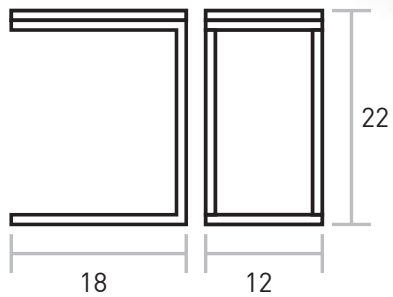

Bishop Table

FINISH → Macassar, Zebrano, Walnut and Lacquer
BASE → Stainless Steel

This table has a wood veneer or lacquer top with a stainless steel base. Designed to nest with sofas and ottomans.