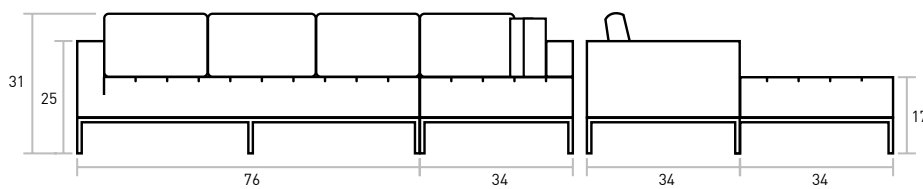

Carter Sectional

COLLECTION → Essentials
UPHOLSTERY → Fabric
BASE → Stainless Steel

A mid-century inspired sectional with blind-tufted upholstery. Available in right (shown) or left-facing versions. Includes two throw cushions.