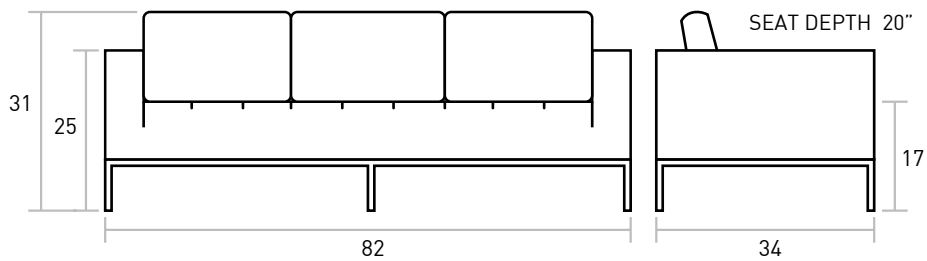

Carter Sofa

UPHOLSTERY → Fabric
BASE → Stainless Steel

A mid-century inspired sofa with blind tufted upholstery.