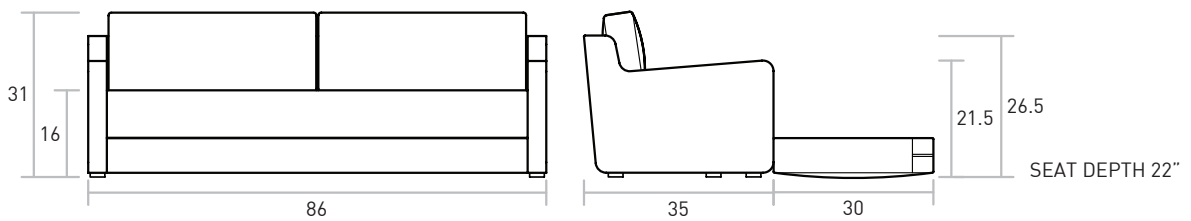

Flip Sofabed

UPHOLSTERY → Fabric
BASE → FSC-Certified Wood

The Flip Sofabed's unique design allows it to effortlessly convert from a stylish, modern sofa to a Queen size bed with one quick flip. It features a pre-shrunk, machine-washable cotton top sheet which easily fastens to the bed with Velcro strips. Constructed with FSC-Certified Wood, in support of responsible forest management.