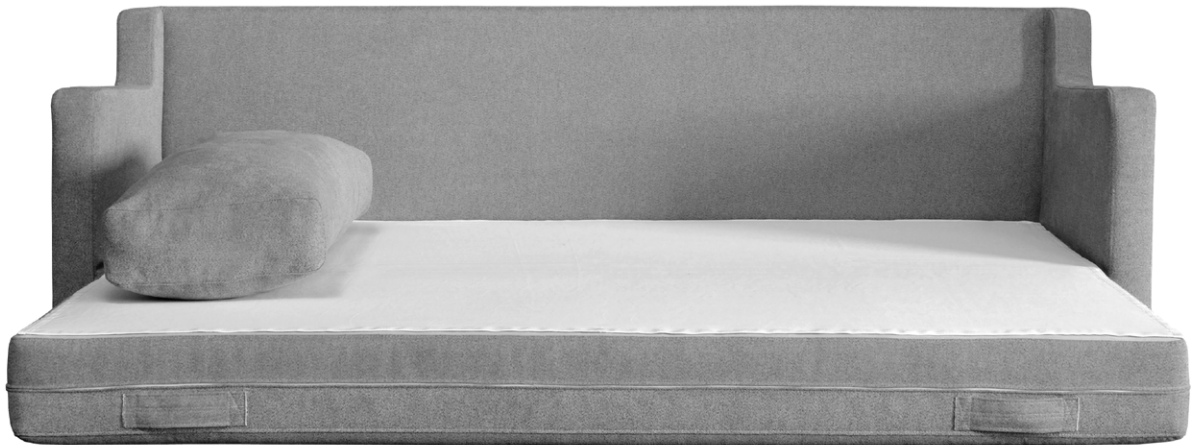

Flip Sofabed

UPHOLSTERY → Fabric
BASE → FSC-Certified Wood

The Flip Sofabed's unique design allows it to effortlessly convert from a stylish, modern sofa to a Queen size bed with one quick flip. It features a pre-shrunk, machine-washable cotton top sheet which easily fastens to the bed with Velcro strips. Constructed with FSC-Certified Wood, in support of responsible forest management.