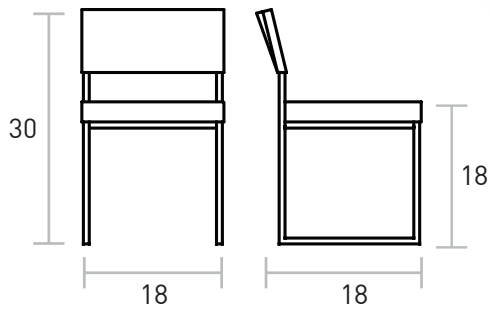

Graph Chair

UPHOLSTERY → Vinyl
FRAME → Stainless Steel

An architectural-inspired stainless steel frame with upholstered seat and back.
Clean lined, modern, and durable.

THIS PRODUCT IS MANUFACTURED WITH FSC-CERTIFIED WOOD