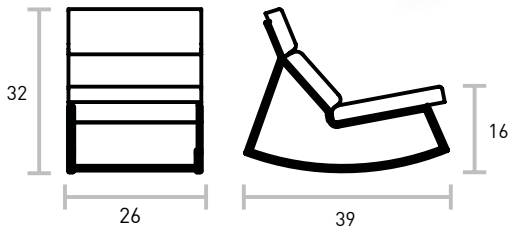

GT Rocker

UPHOLSTERY → Fabric
BASE → Powder-coated Steel

The Gus* version of the perfect modern rocking chair; featuring a black powder coated frame with architecturally-styled cushions inspired by airport lounge seating and 70's car interiors. Constructed with 100% FSC-Certified Wood in support of responsible forest management.