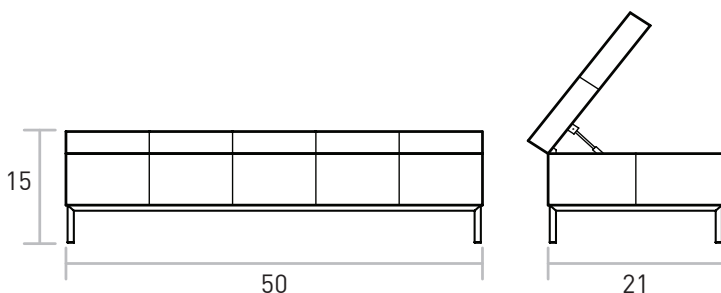

Henry Storage Ottoman

UPHOLSTERY → Leather
BASE → Stainless Steel

The versatile Henry Storage Ottoman provides a convenient place to stash blankets, books or clutter. Featuring leather upholstery, a soft-closing lid, blind-tufted detailing, and a stainless steel perimeter base, it's well suited for living rooms, bedrooms, and entryways.