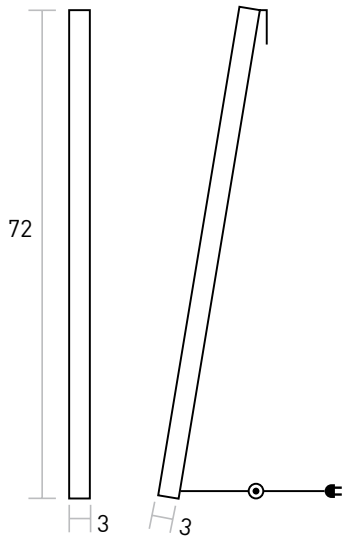

Lightstick

MATERIAL → Stainless Steel

Stainless steel channel leans against a wall to create pleasing ambient light. Can be secured to the wall with supplied hardware. Operates with a footswitch.